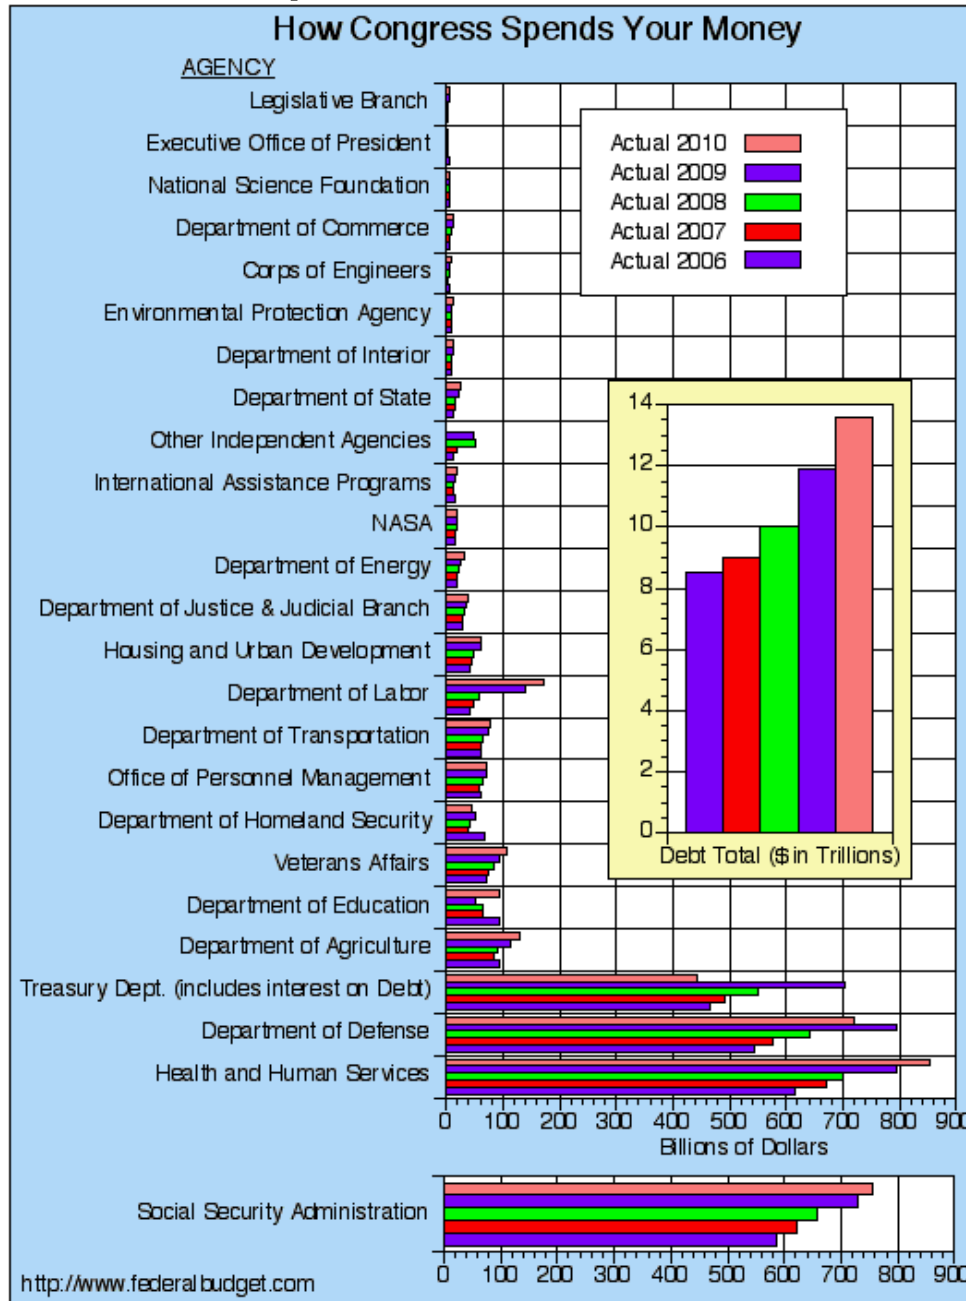

U.S. Department of the Interior

DOI Budget:
$12 billion

National Debt
Awareness Center

<http://www.federalbudget.com/>