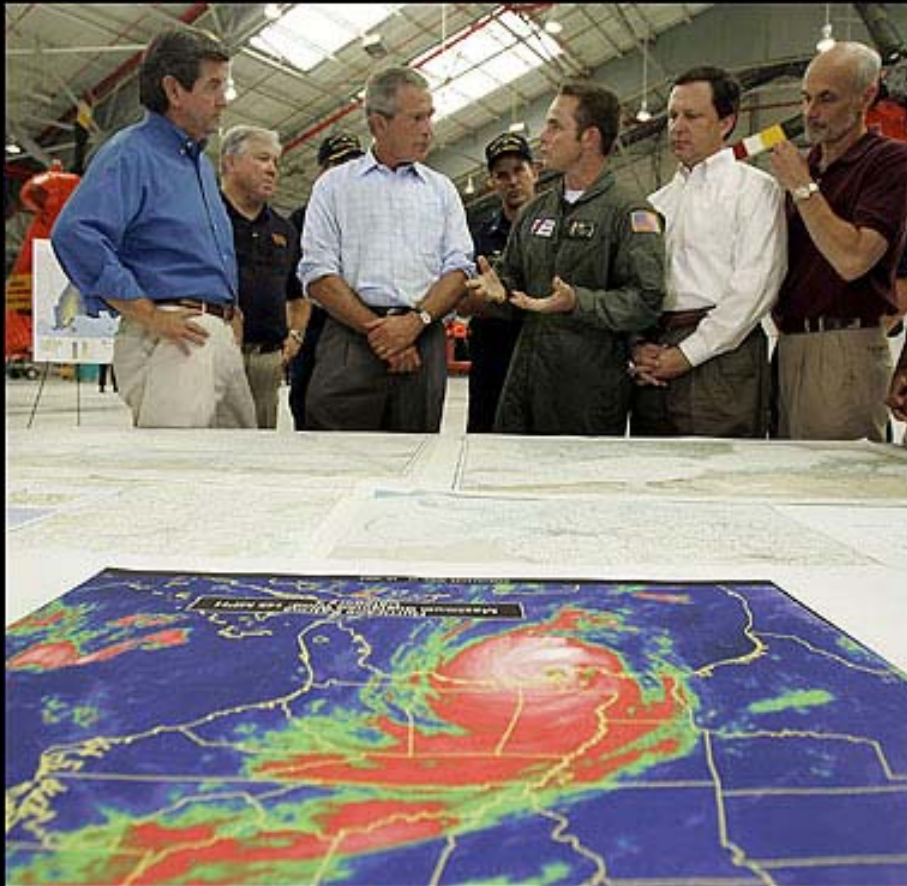

L: Presidential briefing in Mobile, AL
R: Bush with residents of Biloxi, MS