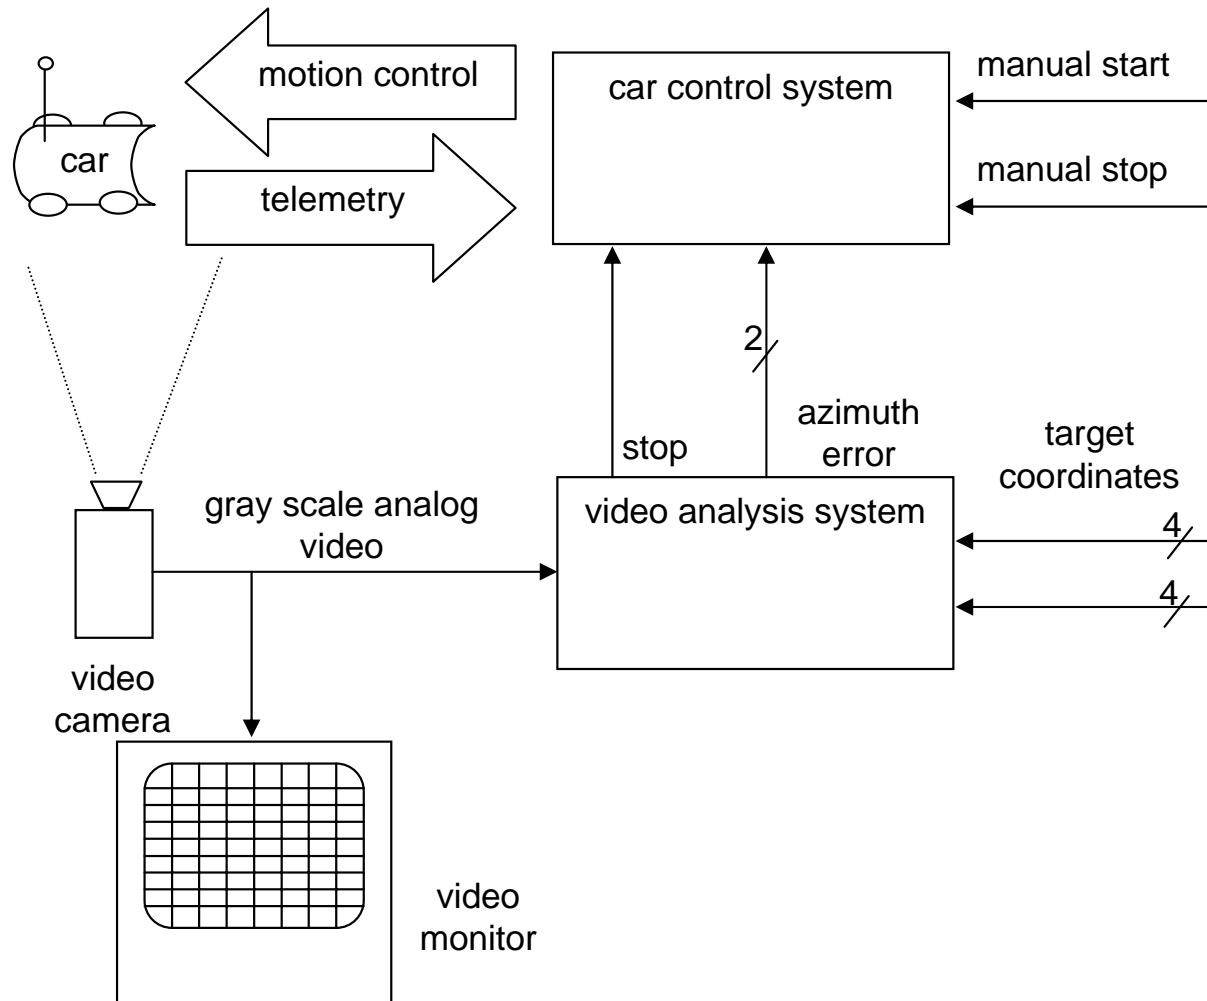

A Wireless Rover With External Video Feedback Control

Daniel J. Gibson

Joanne Mikkelson

April 26, 2004

Project Goal

System Overview

Video System

Frame Capture & Analysis

Position Analysis Strategy

Position Analyzer

Car Control System

Motion Controller

Car Wireless

Pulse Width Modulation:

Questions?
