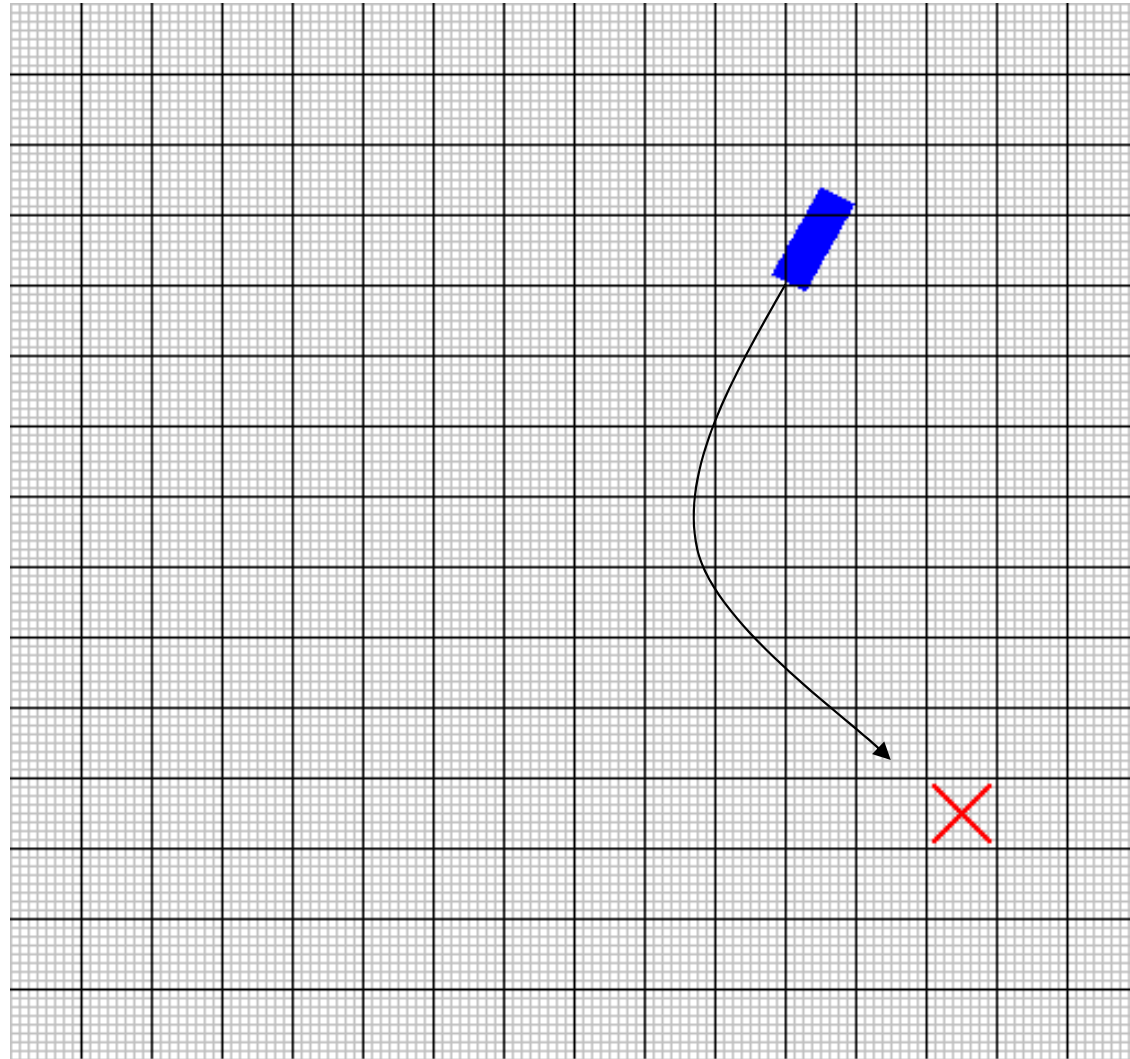

A Wireless Rover With External Video Feedback Control

Daniel J. Gibson

Joanne Mikkelson

April 26, 2004

Project Goal

System Overview

Video System

Frame Capture & Analysis

Position Analysis Strategy

Position Analyzer

Car Control System

Motion Controller

Car Wireless

Pulse Width Modulation:

Questions?
