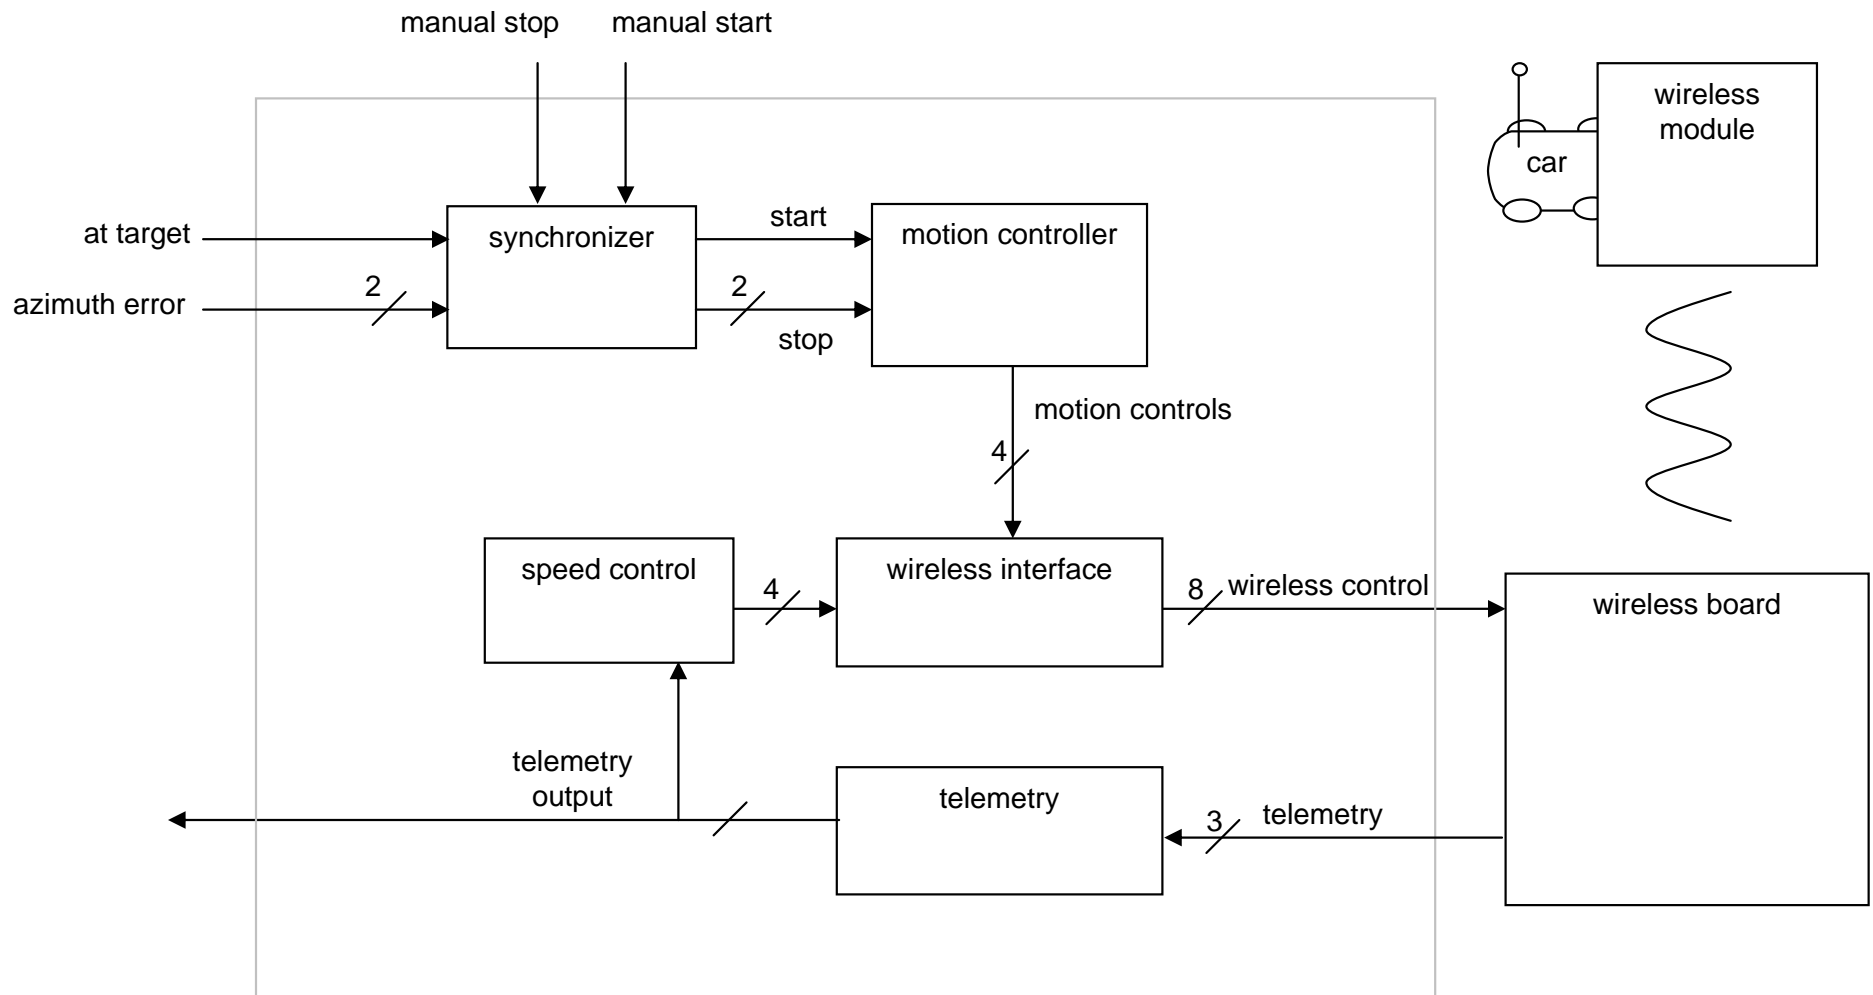

A Wireless Rover With External Video Feedback Control

Daniel J. Gibson

Joanne Mikkelson

April 26, 2004

Project Goal

System Overview

Video System

Frame Capture & Analysis

Position Analysis Strategy

Position Analyzer

Car Control System

Motion Controller

Car Wireless

Pulse Width Modulation:

Questions?
