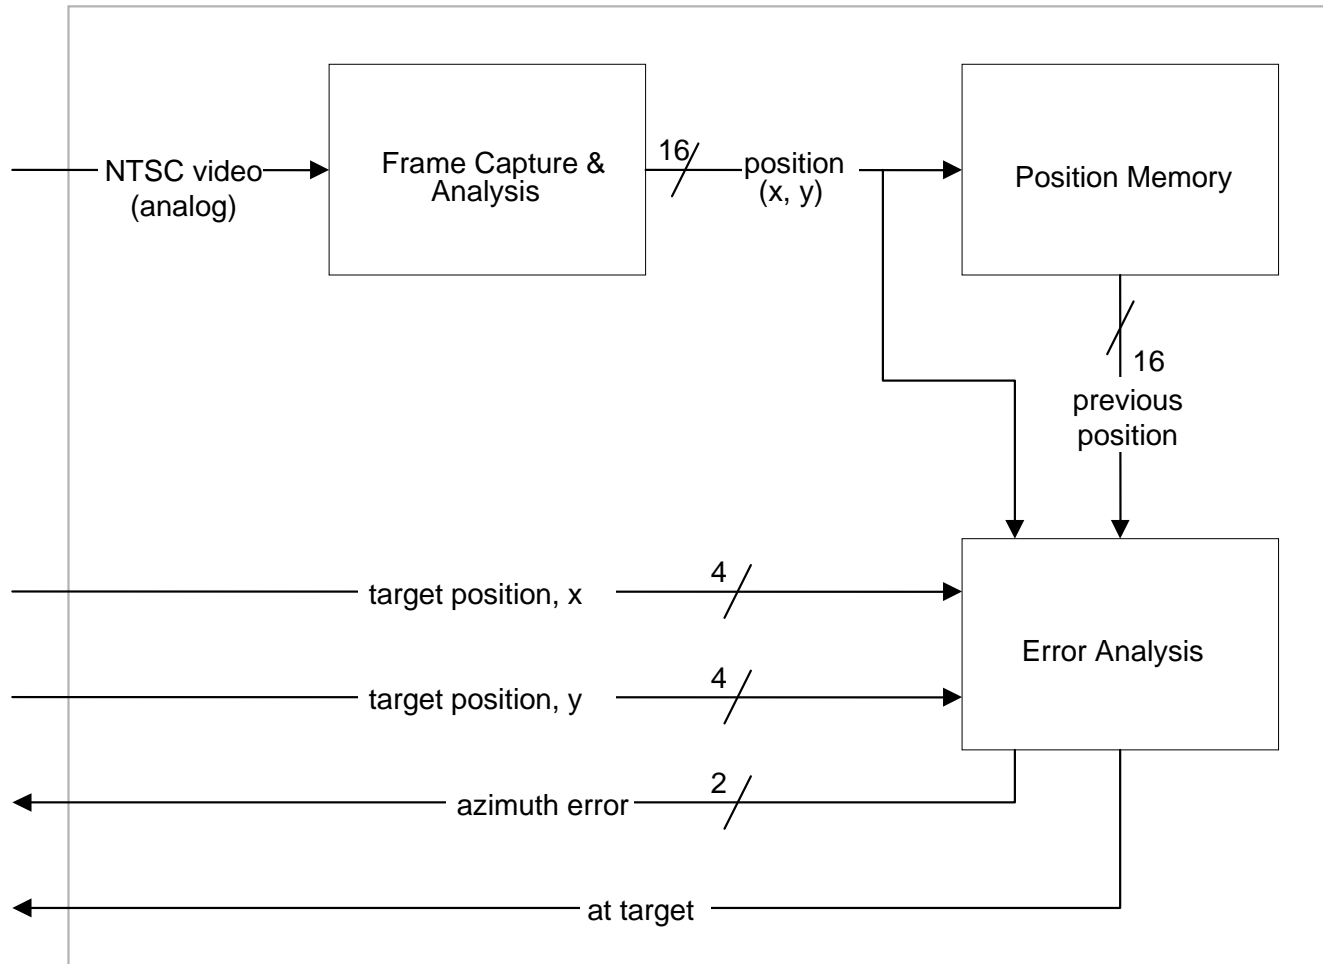

A Wireless Rover With External Video Feedback Control

Daniel J. Gibson

Joanne Mikkelson

April 26, 2004

Project Goal

System Overview

Video System

Frame Capture & Analysis

Position Analysis Strategy

Position Analyzer

Car Control System

Motion Controller

Car Wireless

Pulse Width Modulation:

Questions?
