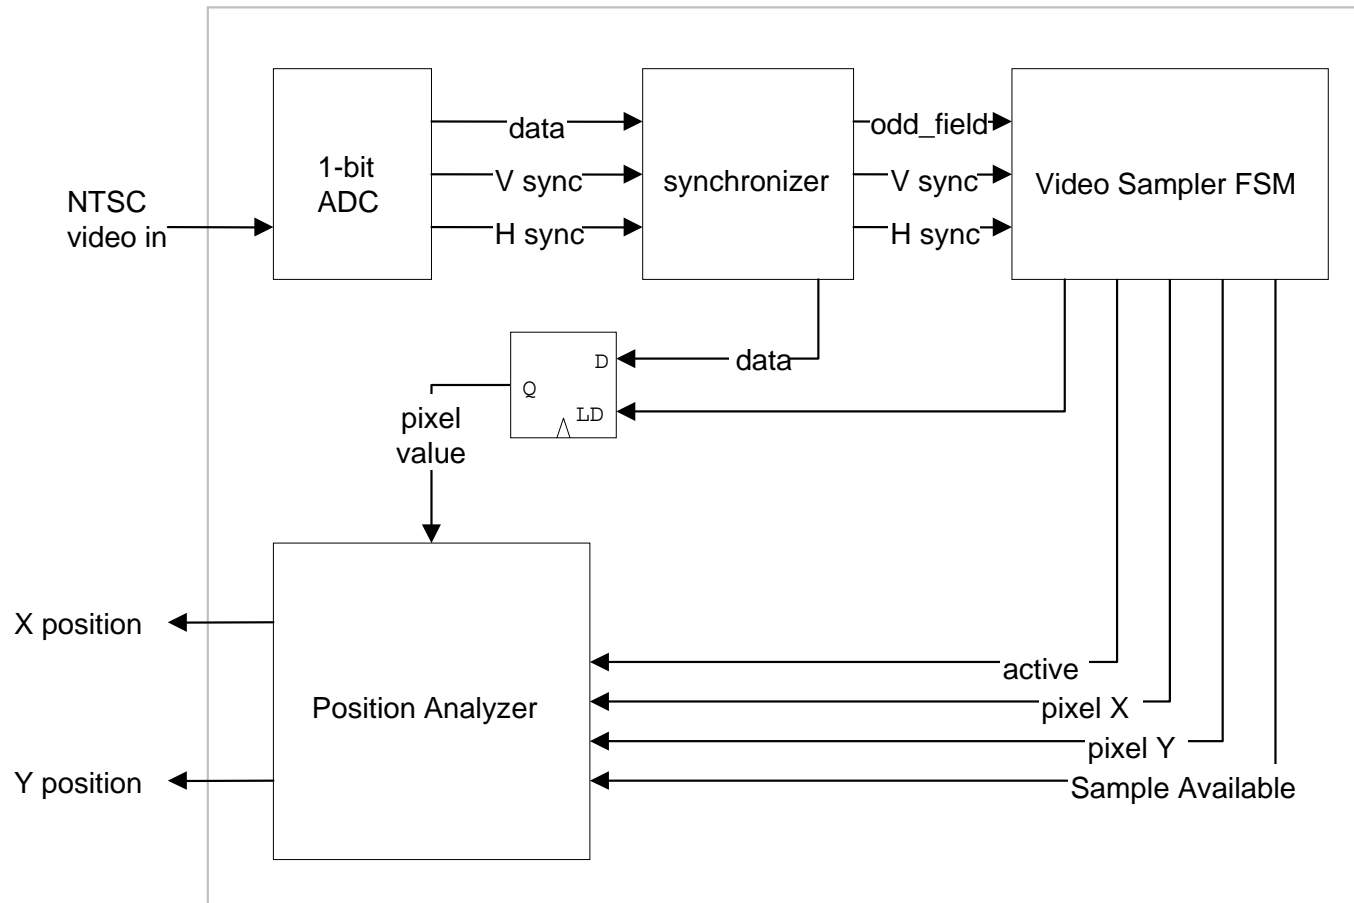

A Wireless Rover With External Video Feedback Control

Daniel J. Gibson

Joanne Mikkelson

April 26, 2004

Project Goal

System Overview

Video System

Frame Capture & Analysis

Position Analysis Strategy

Position Analyzer

Car Control System

Motion Controller

Car Wireless

Pulse Width Modulation:

Questions?
