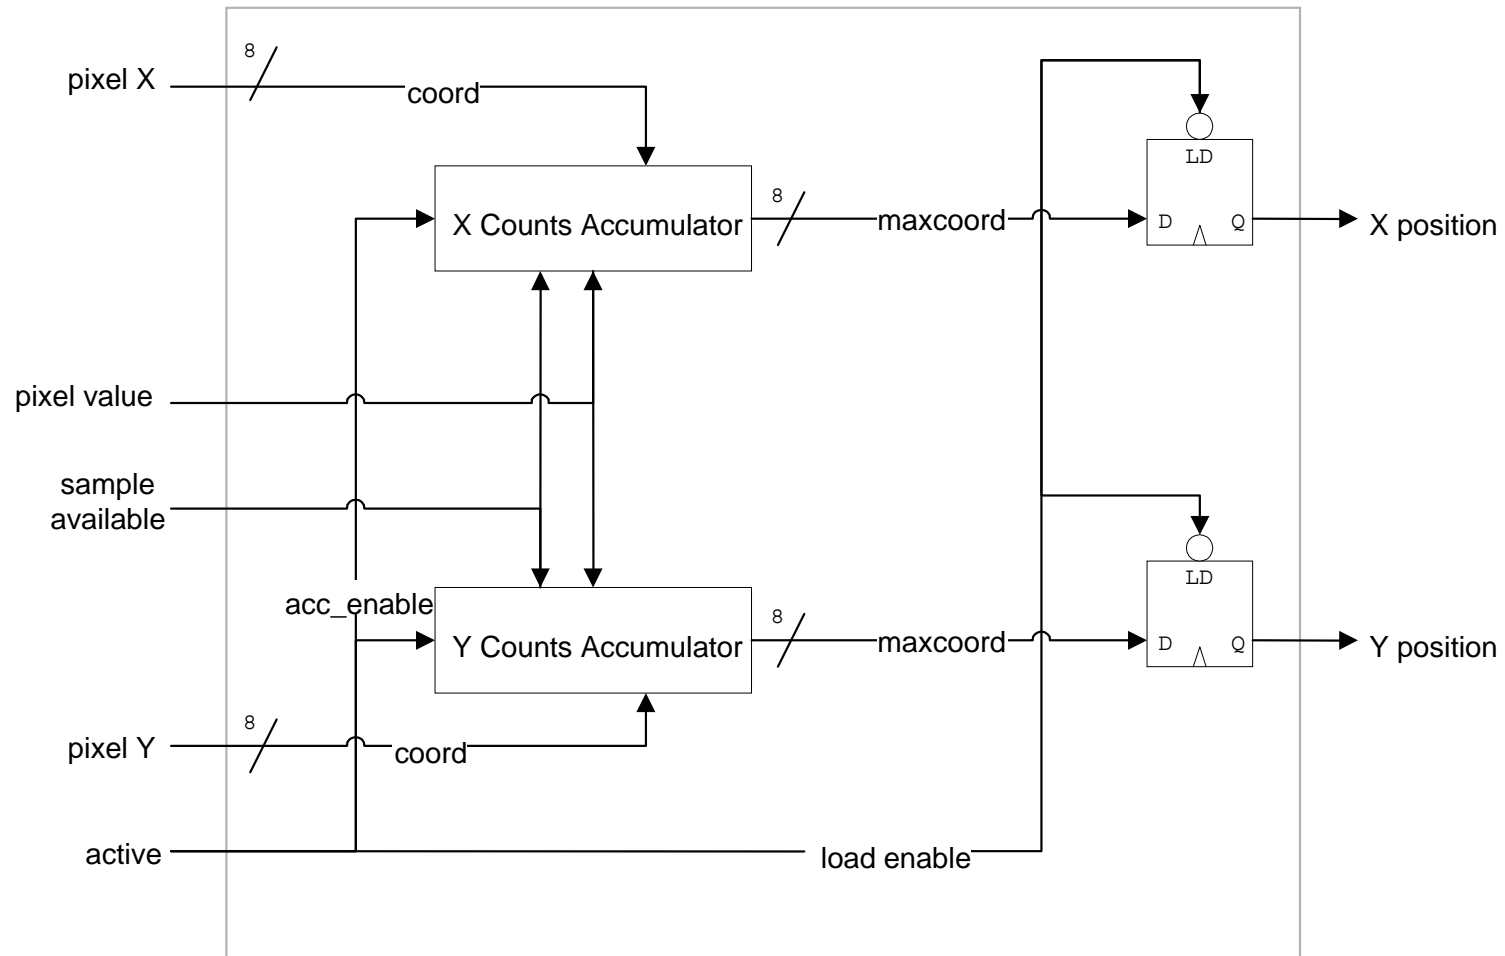

A Wireless Rover With External Video Feedback Control

Daniel J. Gibson

Joanne Mikkelson

April 26, 2004

Project Goal

System Overview

Video System

Frame Capture & Analysis

Position Analysis Strategy

Position Analyzer

Car Control System

Motion Controller

Car Wireless

Pulse Width Modulation:

Questions?
