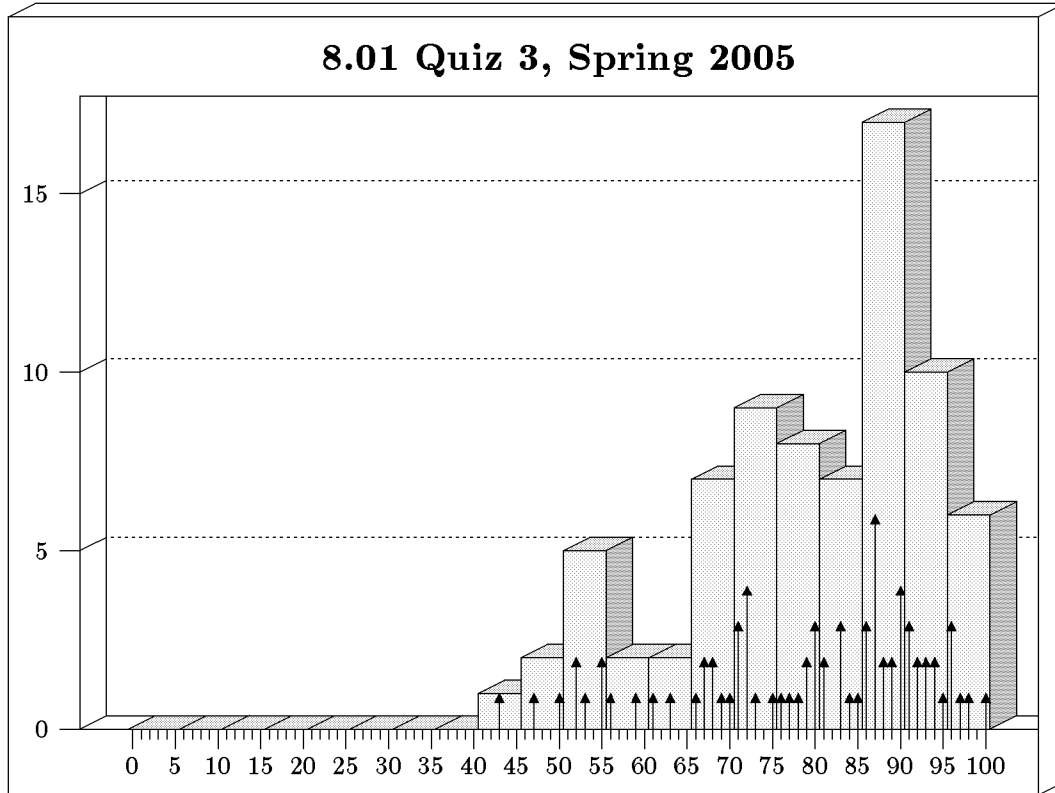

WEEKLY QUIZ 3 HISTOGRAM

Quiz Date: Friday, February 18, 2005

Students: 76 Mean: 78.7 Median: 82 Standard Deviation: 13.9

Bars show bins of 5, arrows show bins of 1.