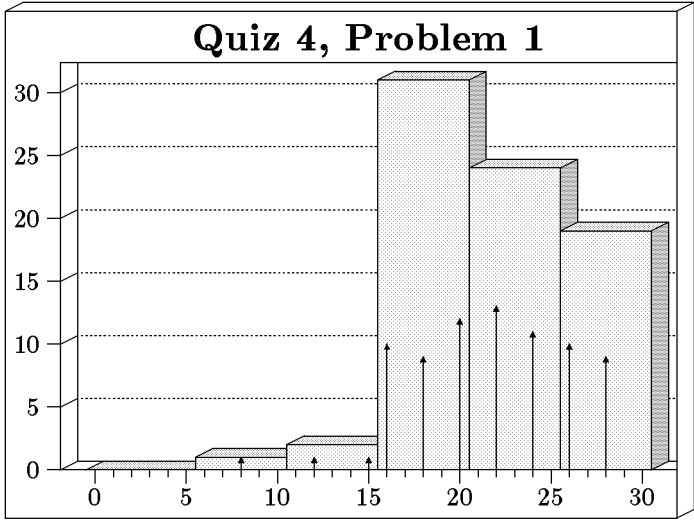

WEEKLY QUIZ 4 HISTOGRAM

Quiz Date: Friday, February 25, 2005

Students: 77 Mean: 65.5 Median: 65 Standard Deviation: 11.2

Bars show bins of 5, arrows show bins of 1.

Mean: 21.5
 Median: 22
 Standard Deviation: 4.3

Mean: 27.7
 Median: 28
 Standard Deviation: 5.2

Mean: 16.2
 Median: 16
 Standard Deviation: 8.6