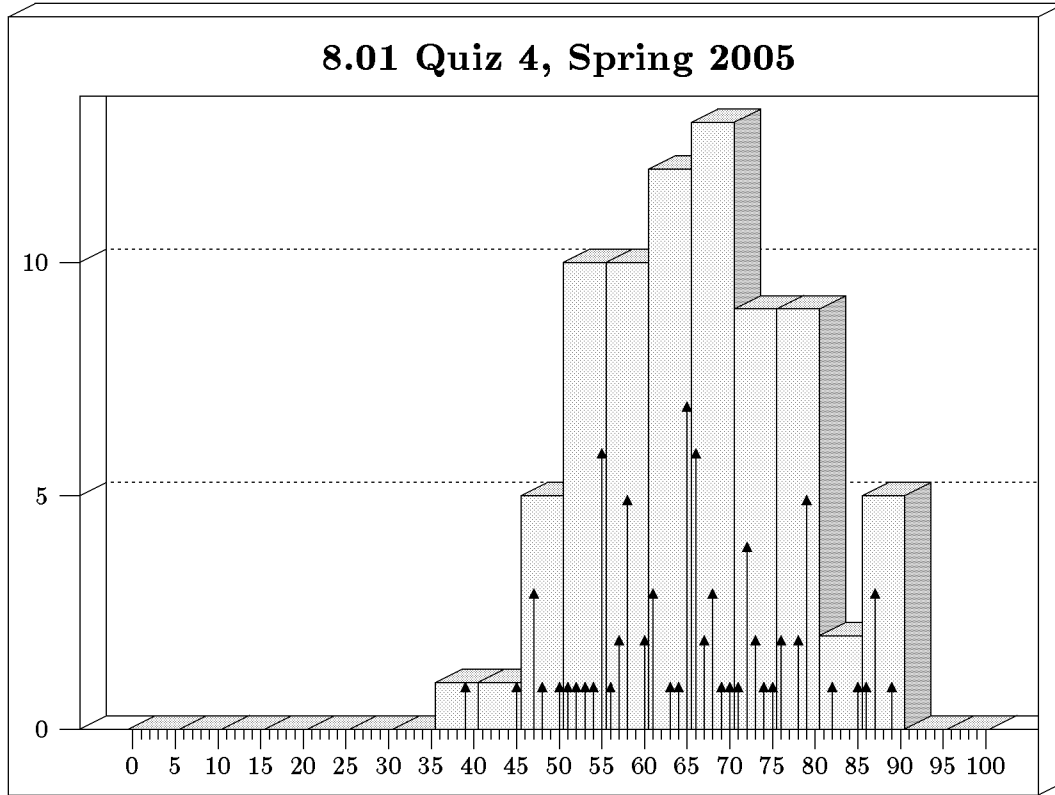

WEEKLY QUIZ 4 HISTOGRAM

Quiz Date: Friday, February 25, 2005

Students: 77 Mean: 65.5 Median: 65 Standard Deviation: 11.2

Bars show bins of 5, arrows show bins of 1.

Mean: 21.5
 Median: 22
 Standard Deviation: 4.3

Mean: 27.7
 Median: 28
 Standard Deviation: 5.2

Mean: 16.2
 Median: 16
 Standard Deviation: 8.6