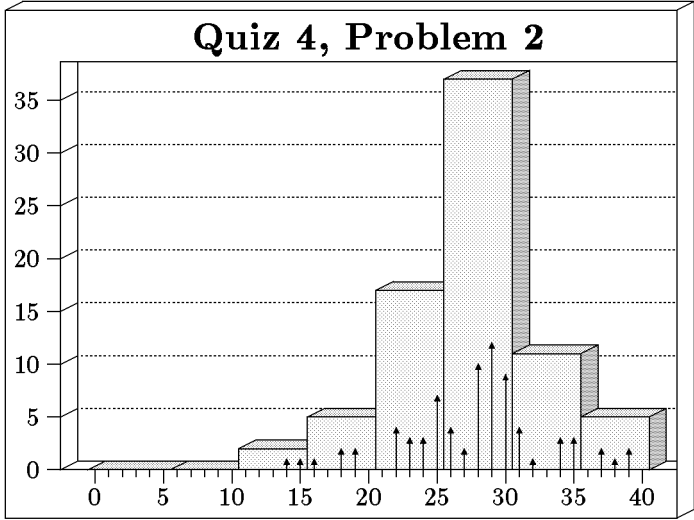

WEEKLY QUIZ 4 HISTOGRAM

Quiz Date: Friday, February 25, 2005

Students: 77 Mean: 65.5 Median: 65 Standard Deviation: 11.2

Bars show bins of 5, arrows show bins of 1.

Mean: 21.5
 Median: 22
 Standard Deviation: 4.3

Mean: 27.7
 Median: 28
 Standard Deviation: 5.2

Mean: 16.2
 Median: 16
 Standard Deviation: 8.6