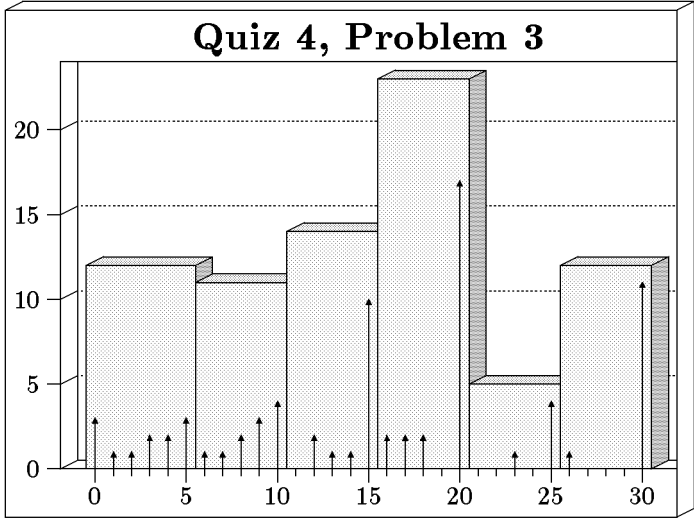

WEEKLY QUIZ 4 HISTOGRAM

Quiz Date: Friday, February 25, 2005

Students: 77 Mean: 65.5 Median: 65 Standard Deviation: 11.2

Bars show bins of 5, arrows show bins of 1.

Mean: 21.5
 Median: 22
 Standard Deviation: 4.3

Mean: 27.7
 Median: 28
 Standard Deviation: 5.2

Mean: 16.2
 Median: 16
 Standard Deviation: 8.6