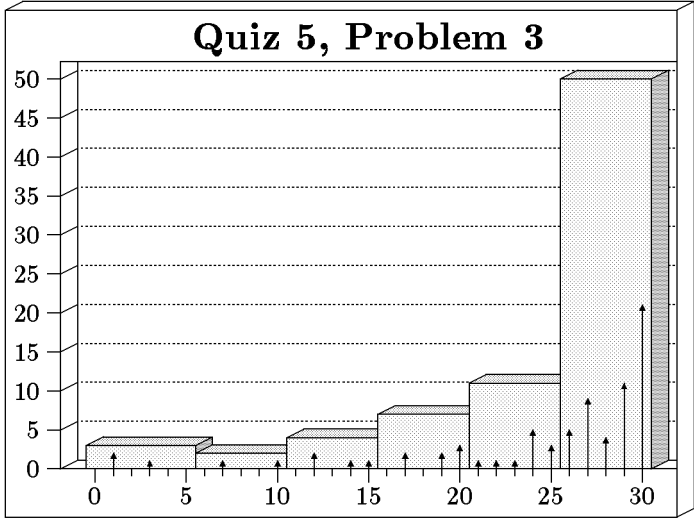

## WEEKLY QUIZ 5 HISTOGRAM

Quiz Date: Friday, March 4, 2005

Students: 77    Mean: 71.5    Median: 74    Standard Deviation: 13.0

Bars show bins of 5, arrows show bins of 1.

Mean: 24.8  
 Median: 24  
 Maximum: 40  
 Standard Deviation: 6.5

Mean: 21.8  
 Median: 23  
 Maximum: 30  
 Standard Deviation: 5.0

Mean: 24.7  
 Median: 27  
 Maximum: 30  
 Standard Deviation: 7.0