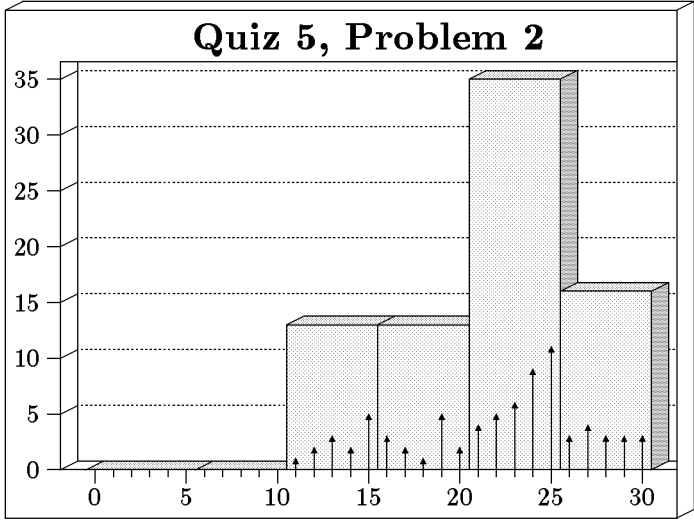

## WEEKLY QUIZ 5 HISTOGRAM

Quiz Date: Friday, March 4, 2005

Students: 77    Mean: 71.5    Median: 74    Standard Deviation: 13.0

Bars show bins of 5, arrows show bins of 1.

Mean: 24.8  
 Median: 24  
 Maximum: 40  
 Standard Deviation: 6.5

Mean: 21.8  
 Median: 23  
 Maximum: 30  
 Standard Deviation: 5.0

Mean: 24.7  
 Median: 27  
 Maximum: 30  
 Standard Deviation: 7.0