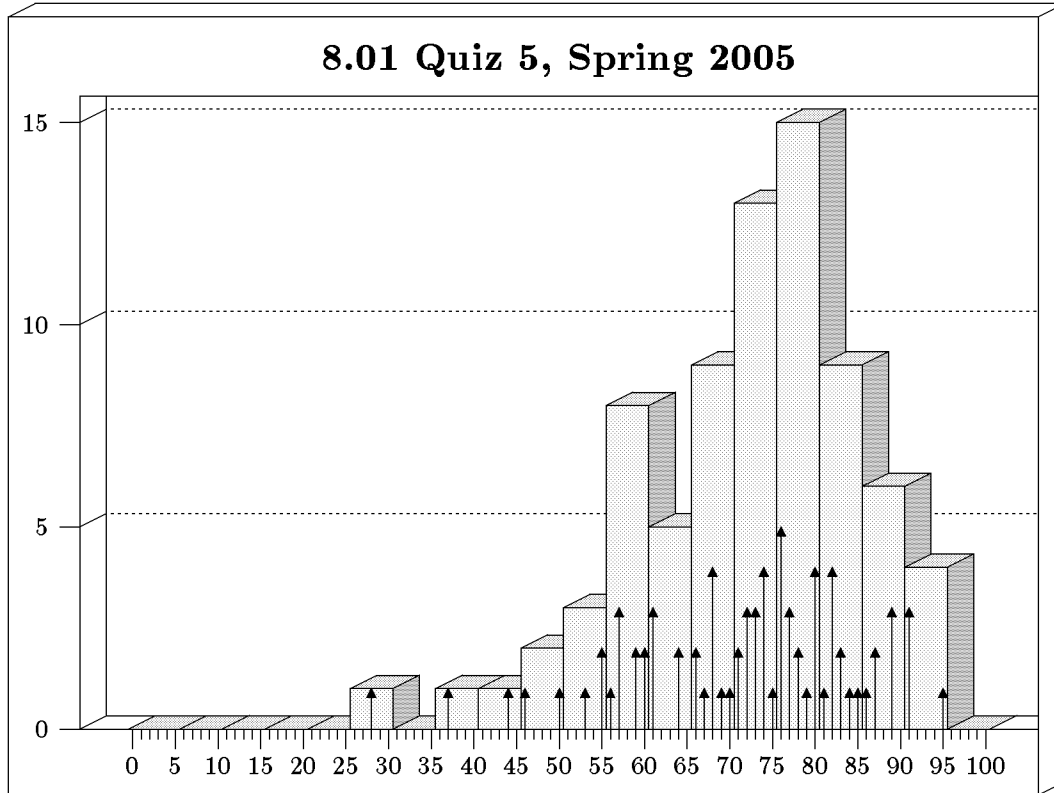

## WEEKLY QUIZ 5 HISTOGRAM

Quiz Date: Friday, March 4, 2005

Students: 77    Mean: 71.5    Median: 74    Standard Deviation: 13.0

Bars show bins of 5, arrows show bins of 1.

Mean: 24.8  
 Median: 24  
 Maximum: 40  
 Standard Deviation: 6.5

Mean: 21.8  
 Median: 23  
 Maximum: 30  
 Standard Deviation: 5.0

Mean: 24.7  
 Median: 27  
 Maximum: 30  
 Standard Deviation: 7.0