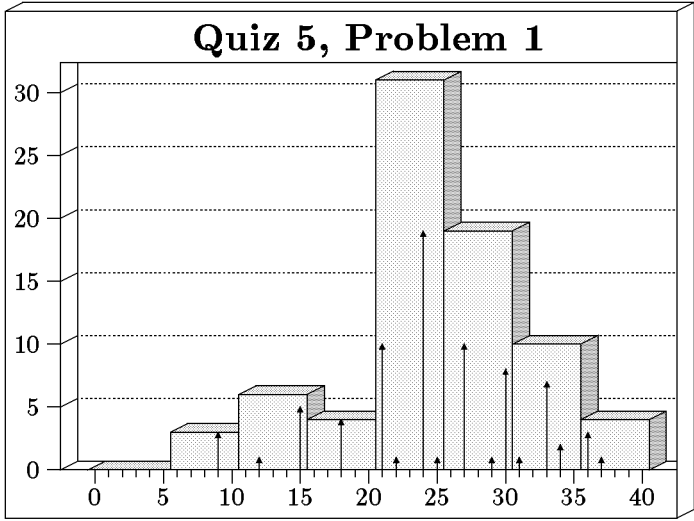

## WEEKLY QUIZ 5 HISTOGRAM

Quiz Date: Friday, March 4, 2005

Students: 77    Mean: 71.5    Median: 74    Standard Deviation: 13.0

Bars show bins of 5, arrows show bins of 1.

Mean: 24.8  
 Median: 24  
 Maximum: 40  
 Standard Deviation: 6.5

Mean: 21.8  
 Median: 23  
 Maximum: 30  
 Standard Deviation: 5.0

Mean: 24.7  
 Median: 27  
 Maximum: 30  
 Standard Deviation: 7.0