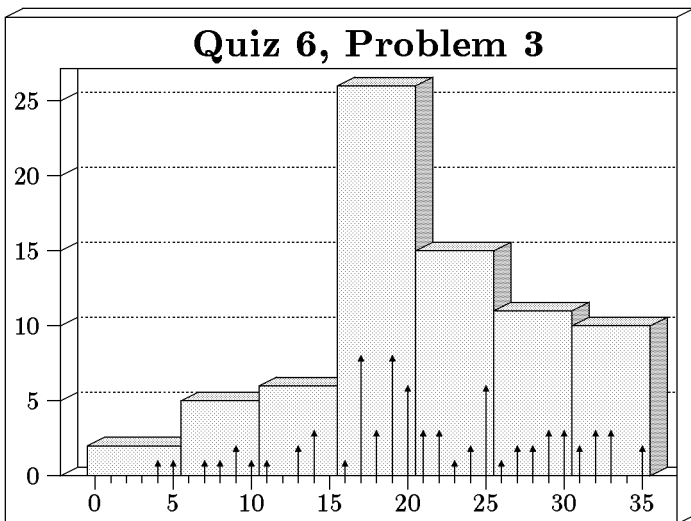

WEEKLY QUIZ 6 HISTOGRAM

Quiz Date: Friday, March 11, 2005

Students: 75 Mean: 68.0 Median: 67 Standard Deviation: 12.2

Bars show bins of 5, arrows show bins of 1.

Mean: 17.6
 Median: 18
 Maximum: 25
 Standard Deviation: 4.3

Mean: 29.1
 Median: 30
 Maximum: 40
 Standard Deviation: 6.3

Mean: 21.3
 Median: 20
 Maximum: 35
 Standard Deviation: 7.3