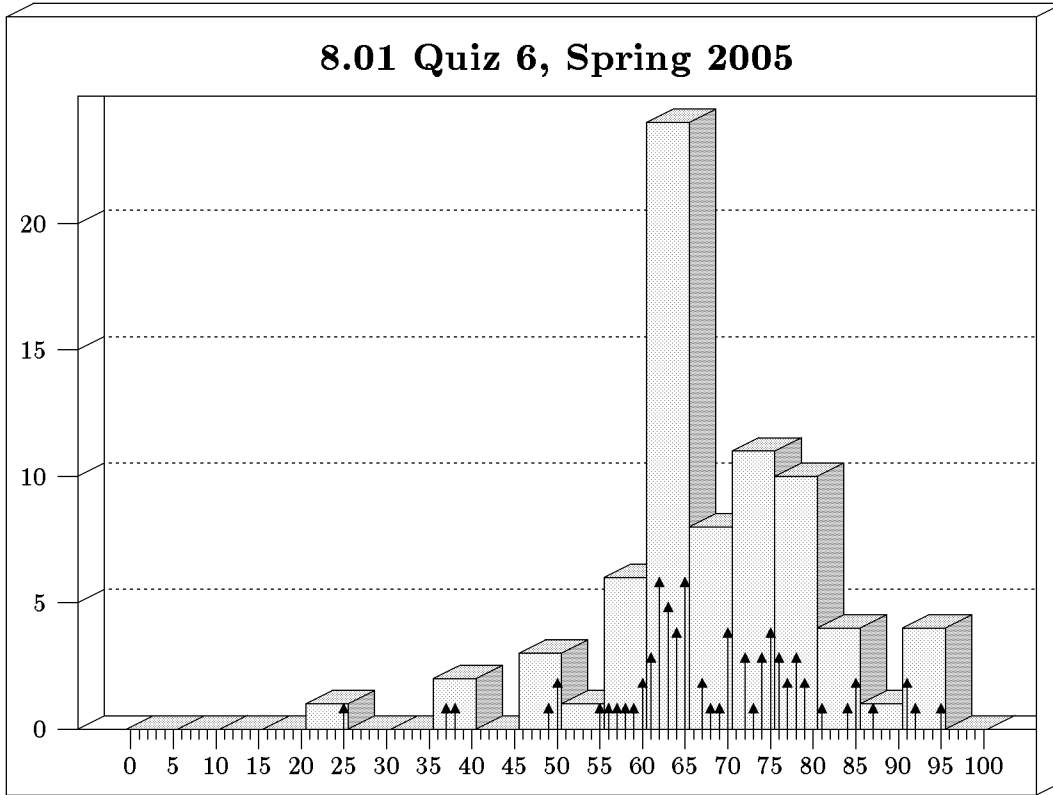

WEEKLY QUIZ 6 HISTOGRAM

Quiz Date: Friday, March 11, 2005

Students: 75 Mean: 68.0 Median: 67 Standard Deviation: 12.2

Bars show bins of 5, arrows show bins of 1.

Mean: 17.6
 Median: 18
 Maximum: 25
 Standard Deviation: 4.3

Mean: 29.1
 Median: 30
 Maximum: 40
 Standard Deviation: 6.3

Mean: 21.3
 Median: 20
 Maximum: 35
 Standard Deviation: 7.3