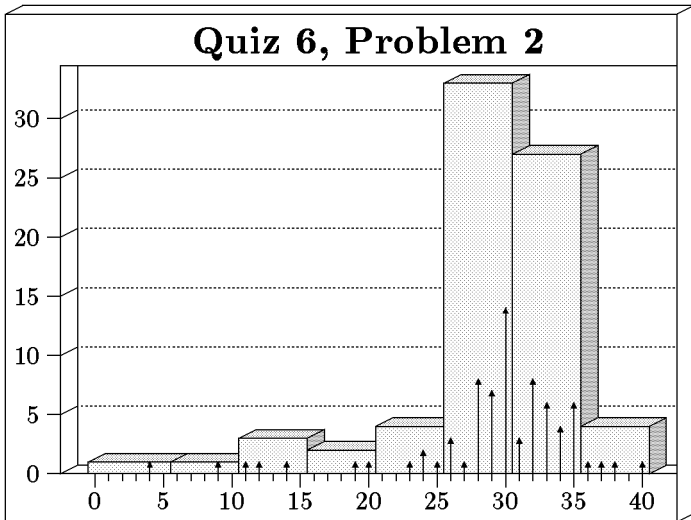

WEEKLY QUIZ 6 HISTOGRAM

Quiz Date: Friday, March 11, 2005

Students: 75 Mean: 68.0 Median: 67 Standard Deviation: 12.2

Bars show bins of 5, arrows show bins of 1.

Mean: 17.6
 Median: 18
 Maximum: 25
 Standard Deviation: 4.3

Mean: 29.1
 Median: 30
 Maximum: 40
 Standard Deviation: 6.3

Mean: 21.3
 Median: 20
 Maximum: 35
 Standard Deviation: 7.3