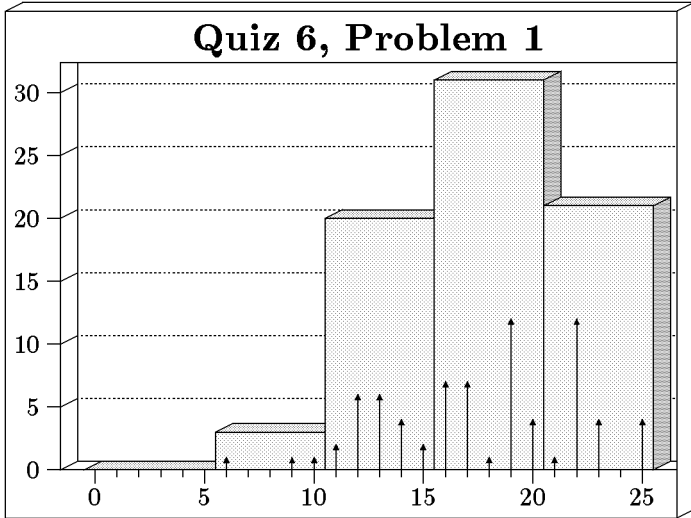

WEEKLY QUIZ 6 HISTOGRAM

Quiz Date: Friday, March 11, 2005

Students: 75 Mean: 68.0 Median: 67 Standard Deviation: 12.2

Bars show bins of 5, arrows show bins of 1.

Mean: 17.6
 Median: 18
 Maximum: 25
 Standard Deviation: 4.3

Mean: 29.1
 Median: 30
 Maximum: 40
 Standard Deviation: 6.3

Mean: 21.3
 Median: 20
 Maximum: 35
 Standard Deviation: 7.3