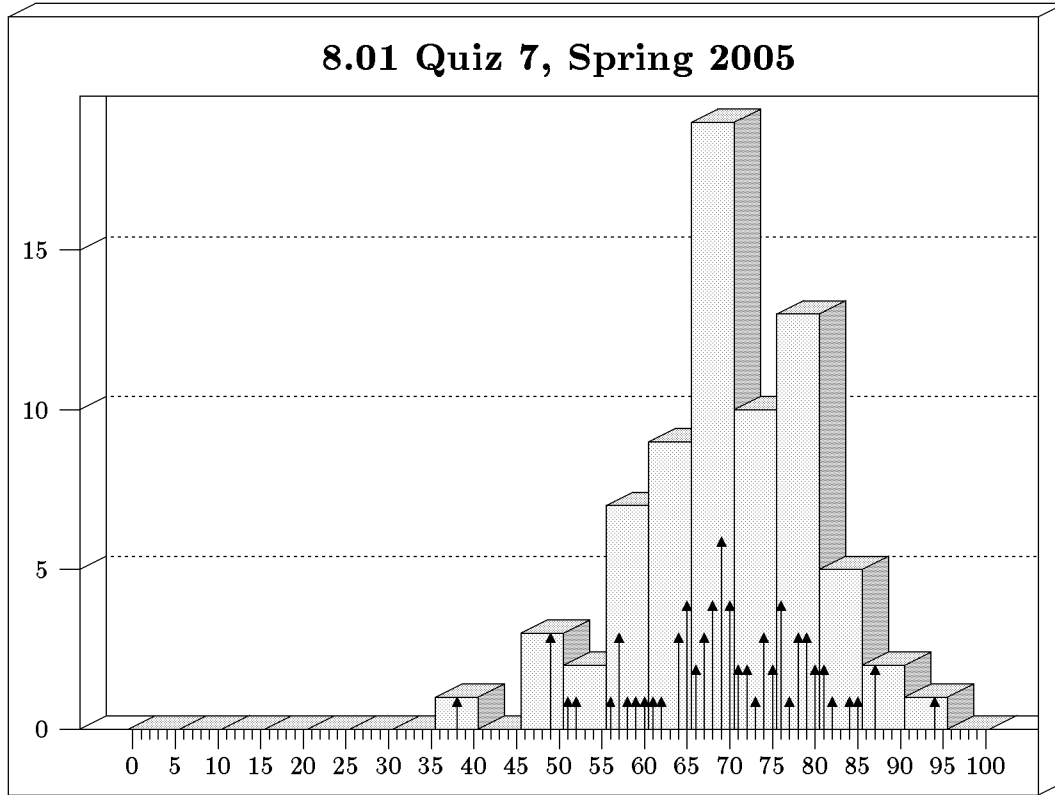

WEEKLY QUIZ 7 HISTOGRAM

Quiz Date: Friday, March 18, 2005

Students: 72 Mean: 69.3 Median: 69.0 Standard Deviation: 10.1

Bars show bins of 5, arrows show bins of 1.

Mean: 22.8
 Median: 24.0
 Maximum: 30
 Standard Deviation: 3.4

Mean: 11.7
 Median: 12.0
 Maximum: 20
 Standard Deviation: 3.5

Mean: 22.1
 Median: 24.0
 Maximum: 25
 Standard Deviation: 4.7

Mean: 12.6
 Median: 13.0
 Maximum: 25
 Standard Deviation: 5.4