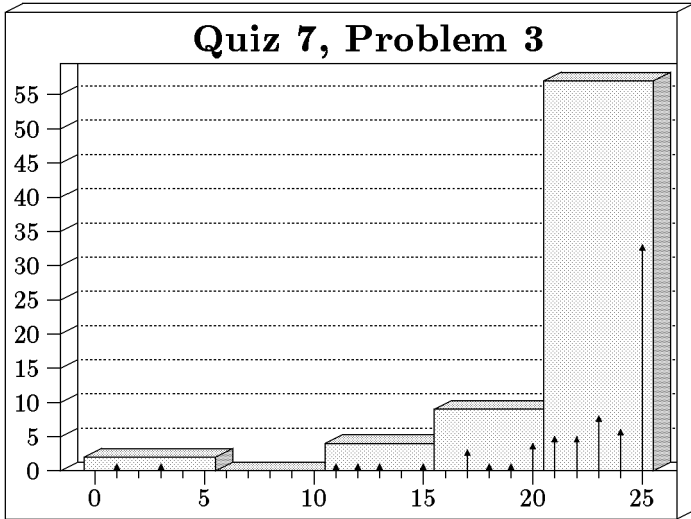

WEEKLY QUIZ 7 HISTOGRAM

Quiz Date: Friday, March 18, 2005

Students: 72 Mean: 69.3 Median: 69.0 Standard Deviation: 10.1

Bars show bins of 5, arrows show bins of 1.

Mean: 22.8
 Median: 24.0
 Maximum: 30
 Standard Deviation: 3.4

Mean: 11.7
 Median: 12.0
 Maximum: 20
 Standard Deviation: 3.5

Mean: 22.1
 Median: 24.0
 Maximum: 25
 Standard Deviation: 4.7

Mean: 12.6
 Median: 13.0
 Maximum: 25
 Standard Deviation: 5.4