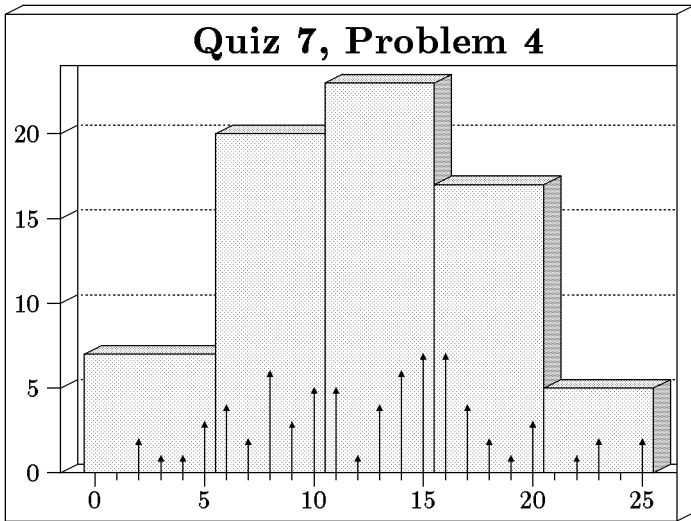

WEEKLY QUIZ 7 HISTOGRAM

Quiz Date: Friday, March 18, 2005

Students: 72 Mean: 69.3 Median: 69.0 Standard Deviation: 10.1

Bars show bins of 5, arrows show bins of 1.

Mean: 22.8
 Median: 24.0
 Maximum: 30
 Standard Deviation: 3.4

Mean: 11.7
 Median: 12.0
 Maximum: 20
 Standard Deviation: 3.5

Mean: 22.1
 Median: 24.0
 Maximum: 25
 Standard Deviation: 4.7

Mean: 12.6
 Median: 13.0
 Maximum: 25
 Standard Deviation: 5.4