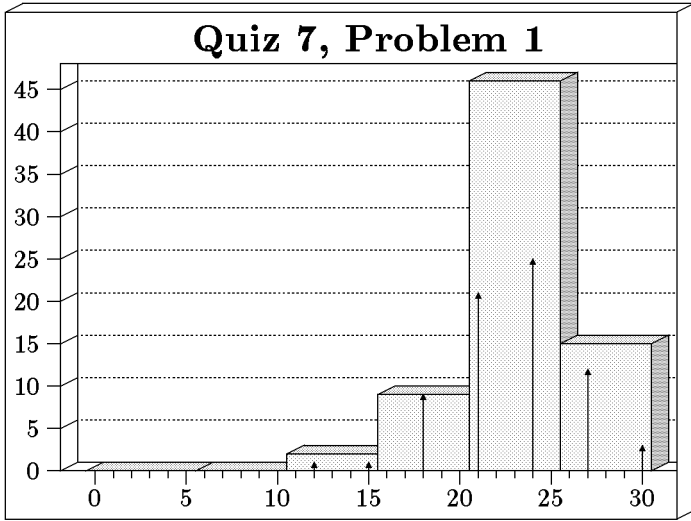

WEEKLY QUIZ 7 HISTOGRAM

Quiz Date: Friday, March 18, 2005

Students: 72 Mean: 69.3 Median: 69.0 Standard Deviation: 10.1

Bars show bins of 5, arrows show bins of 1.

Mean: 22.8
 Median: 24.0
 Maximum: 30
 Standard Deviation: 3.4

Mean: 11.7
 Median: 12.0
 Maximum: 20
 Standard Deviation: 3.5

Mean: 22.1
 Median: 24.0
 Maximum: 25
 Standard Deviation: 4.7

Mean: 12.6
 Median: 13.0
 Maximum: 25
 Standard Deviation: 5.4