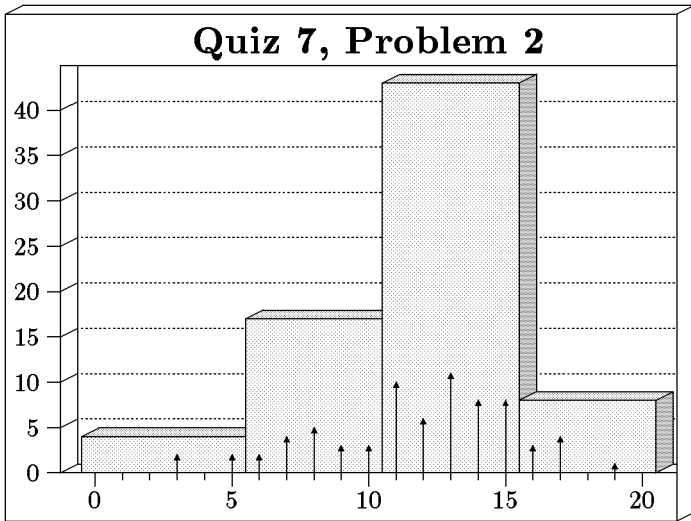

WEEKLY QUIZ 7 HISTOGRAM

Quiz Date: Friday, March 18, 2005

Students: 72 Mean: 69.3 Median: 69.0 Standard Deviation: 10.1

Bars show bins of 5, arrows show bins of 1.

Mean: 22.8
 Median: 24.0
 Maximum: 30
 Standard Deviation: 3.4

Mean: 11.7
 Median: 12.0
 Maximum: 20
 Standard Deviation: 3.5

Mean: 22.1
 Median: 24.0
 Maximum: 25
 Standard Deviation: 4.7

Mean: 12.6
 Median: 13.0
 Maximum: 25
 Standard Deviation: 5.4