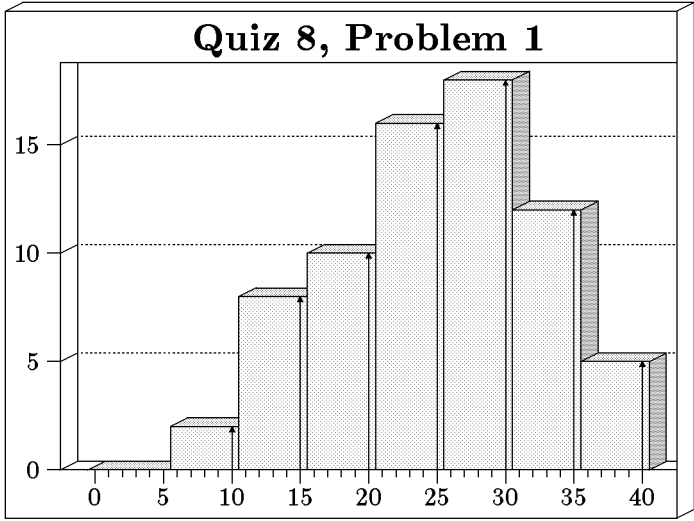

WEEKLY QUIZ 8 HISTOGRAM

Quiz Date: Friday, April 1, 2005

Students: 71 Mean: 61.4 Median: 62.0 Standard Deviation: 16.0

Bars show bins of 5, arrows show bins of 1.

Mean: 26.8
 Median: 25.0
 Maximum: 40
 Standard Deviation: 7.6

Mean: 23.7
 Median: 25.0
 Maximum: 30
 Standard Deviation: 5.8

Mean: 10.9
 Median: 9.0
 Maximum: 30
 Standard Deviation: 7.4