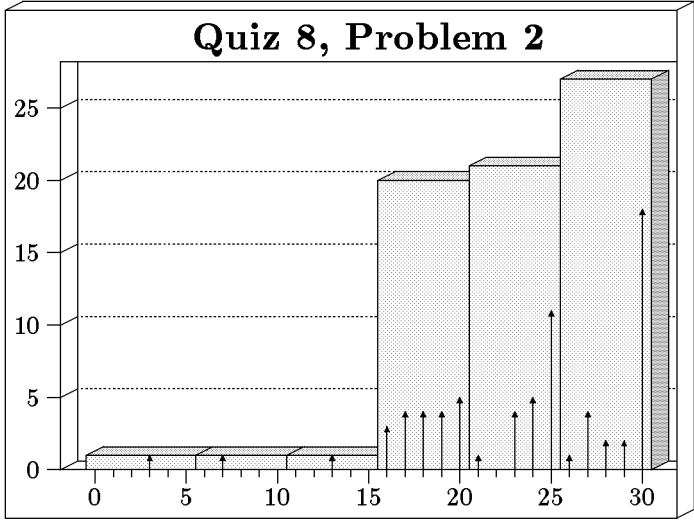

WEEKLY QUIZ 8 HISTOGRAM

Quiz Date: Friday, April 1, 2005

Students: 71 Mean: 61.4 Median: 62.0 Standard Deviation: 16.0

Bars show bins of 5, arrows show bins of 1.

Mean: 26.8
 Median: 25.0
 Maximum: 40
 Standard Deviation: 7.6

Mean: 23.7
 Median: 25.0
 Maximum: 30
 Standard Deviation: 5.8

Mean: 10.9
 Median: 9.0
 Maximum: 30
 Standard Deviation: 7.4