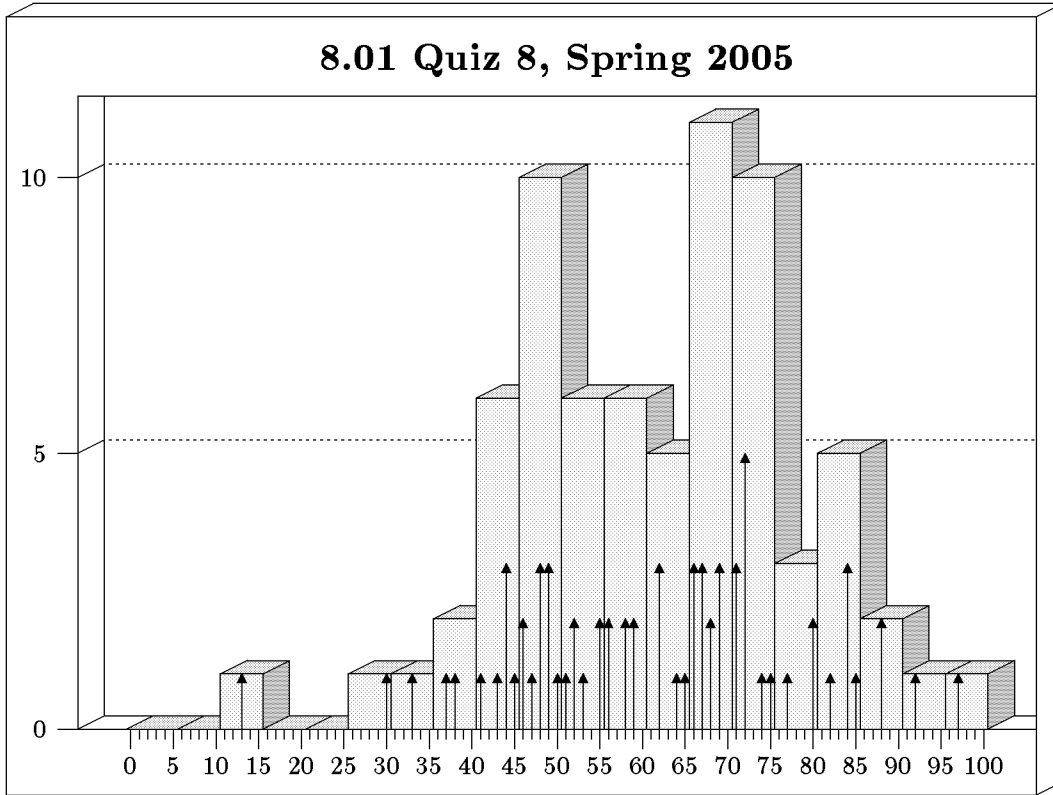

WEEKLY QUIZ 8 HISTOGRAM

Quiz Date: Friday, April 1, 2005

Students: 71 Mean: 61.4 Median: 62.0 Standard Deviation: 16.0

Bars show bins of 5, arrows show bins of 1.

Mean: 26.8
 Median: 25.0
 Maximum: 40
 Standard Deviation: 7.6

Mean: 23.7
 Median: 25.0
 Maximum: 30
 Standard Deviation: 5.8

Mean: 10.9
 Median: 9.0
 Maximum: 30
 Standard Deviation: 7.4