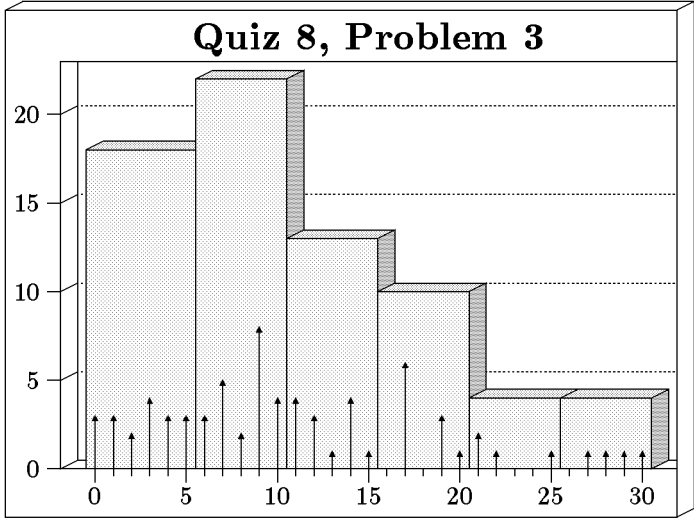

WEEKLY QUIZ 8 HISTOGRAM

Quiz Date: Friday, April 1, 2005

Students: 71 Mean: 61.4 Median: 62.0 Standard Deviation: 16.0

Bars show bins of 5, arrows show bins of 1.

Mean: 26.8
 Median: 25.0
 Maximum: 40
 Standard Deviation: 7.6

Mean: 23.7
 Median: 25.0
 Maximum: 30
 Standard Deviation: 5.8

Mean: 10.9
 Median: 9.0
 Maximum: 30
 Standard Deviation: 7.4