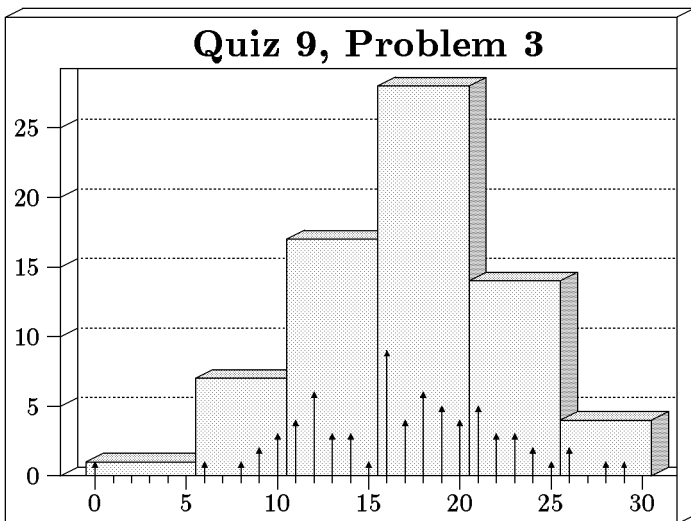

WEEKLY QUIZ 9 HISTOGRAM

Quiz Date: Friday, April 8, 2005

Students: 71 Mean: 60.2 Median: 59.0 Standard Deviation: 13.2

Bars show bins of 5, arrows show bins of 1.

Mean: 19.3
 Median: 20.0
 Maximum: 30
 Standard Deviation: 5.2

Mean: 24.1
 Median: 24.0
 Maximum: 40
 Standard Deviation: 8.2

Mean: 16.8
 Median: 17.0
 Maximum: 30
 Standard Deviation: 5.4