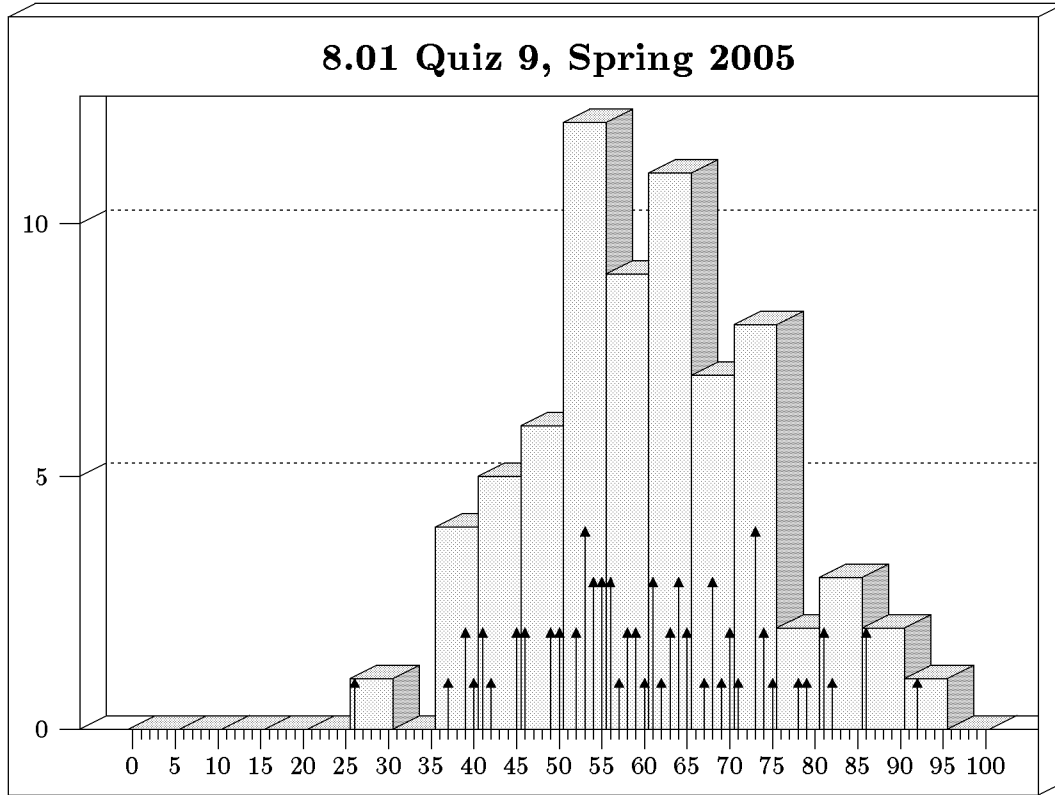

WEEKLY QUIZ 9 HISTOGRAM

Quiz Date: Friday, April 8, 2005

Students: 71 Mean: 60.2 Median: 59.0 Standard Deviation: 13.2

Bars show bins of 5, arrows show bins of 1.

Mean: 19.3
 Median: 20.0
 Maximum: 30
 Standard Deviation: 5.2

Mean: 24.1
 Median: 24.0
 Maximum: 40
 Standard Deviation: 8.2

Mean: 16.8
 Median: 17.0
 Maximum: 30
 Standard Deviation: 5.4