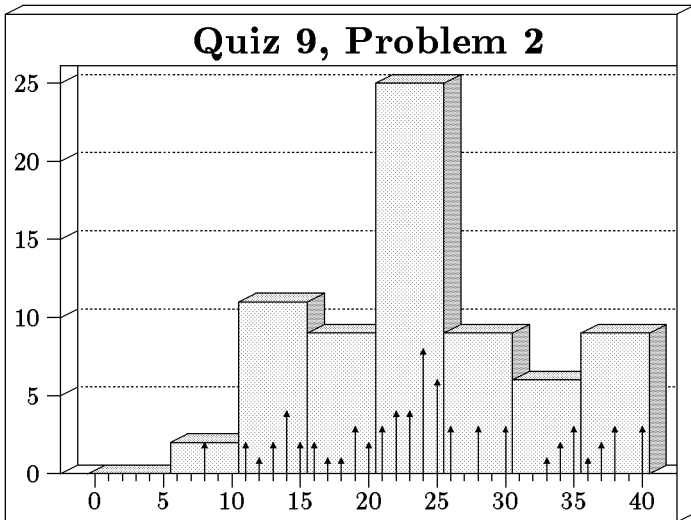

WEEKLY QUIZ 9 HISTOGRAM

Quiz Date: Friday, April 8, 2005

Students: 71 Mean: 60.2 Median: 59.0 Standard Deviation: 13.2

Bars show bins of 5, arrows show bins of 1.

Mean: 19.3
 Median: 20.0
 Maximum: 30
 Standard Deviation: 5.2

Mean: 24.1
 Median: 24.0
 Maximum: 40
 Standard Deviation: 8.2

Mean: 16.8
 Median: 17.0
 Maximum: 30
 Standard Deviation: 5.4