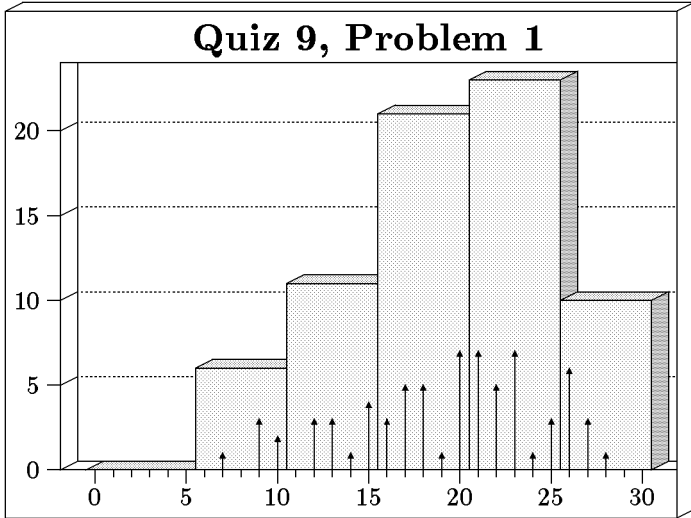

WEEKLY QUIZ 9 HISTOGRAM

Quiz Date: Friday, April 8, 2005

Students: 71 Mean: 60.2 Median: 59.0 Standard Deviation: 13.2

Bars show bins of 5, arrows show bins of 1.

Mean: 19.3
 Median: 20.0
 Maximum: 30
 Standard Deviation: 5.2

Mean: 24.1
 Median: 24.0
 Maximum: 40
 Standard Deviation: 8.2

Mean: 16.8
 Median: 17.0
 Maximum: 30
 Standard Deviation: 5.4