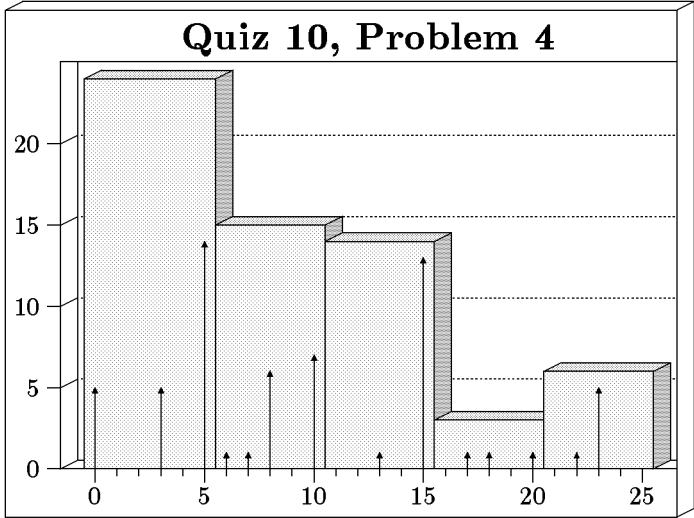

WEEKLY QUIZ 10 HISTOGRAM

Quiz Date: Friday, April 15, 2005

Students: 62 Mean: 61.7 Median: 59.0 Standard Deviation: 14.6

Bars show bins of 5, arrows show bins of 1.

Mean: 16.3
 Median: 17.0
 Maximum: 25
 Standard Deviation: 4.8

Mean: 22.3
 Median: 25.0
 Maximum: 30
 Standard Deviation: 6.9

Mean: 13.1
 Median: 13.5
 Maximum: 20
 Standard Deviation: 4.7

Mean: 9.9
 Median: 8.0
 Maximum: 25
 Standard Deviation: 6.6