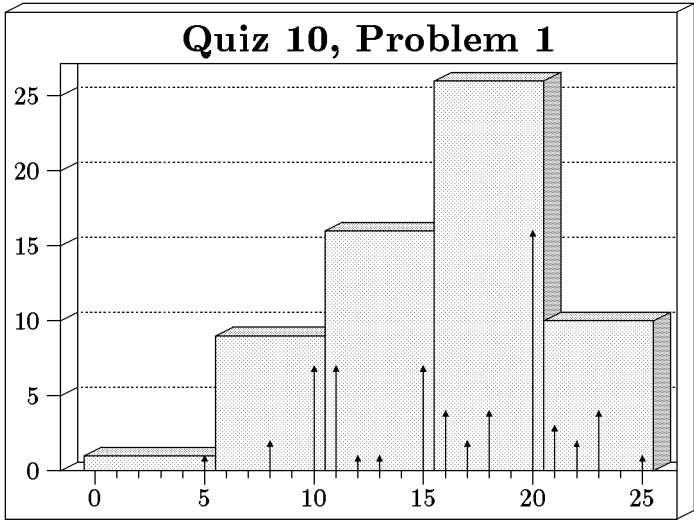

WEEKLY QUIZ 10 HISTOGRAM

Quiz Date: Friday, April 15, 2005

Students: 62 Mean: 61.7 Median: 59.0 Standard Deviation: 14.6

Bars show bins of 5, arrows show bins of 1.

Mean: 16.3
 Median: 17.0
 Maximum: 25
 Standard Deviation: 4.8

Mean: 22.3
 Median: 25.0
 Maximum: 30
 Standard Deviation: 6.9

Mean: 13.1
 Median: 13.5
 Maximum: 20
 Standard Deviation: 4.7

Mean: 9.9
 Median: 8.0
 Maximum: 25
 Standard Deviation: 6.6