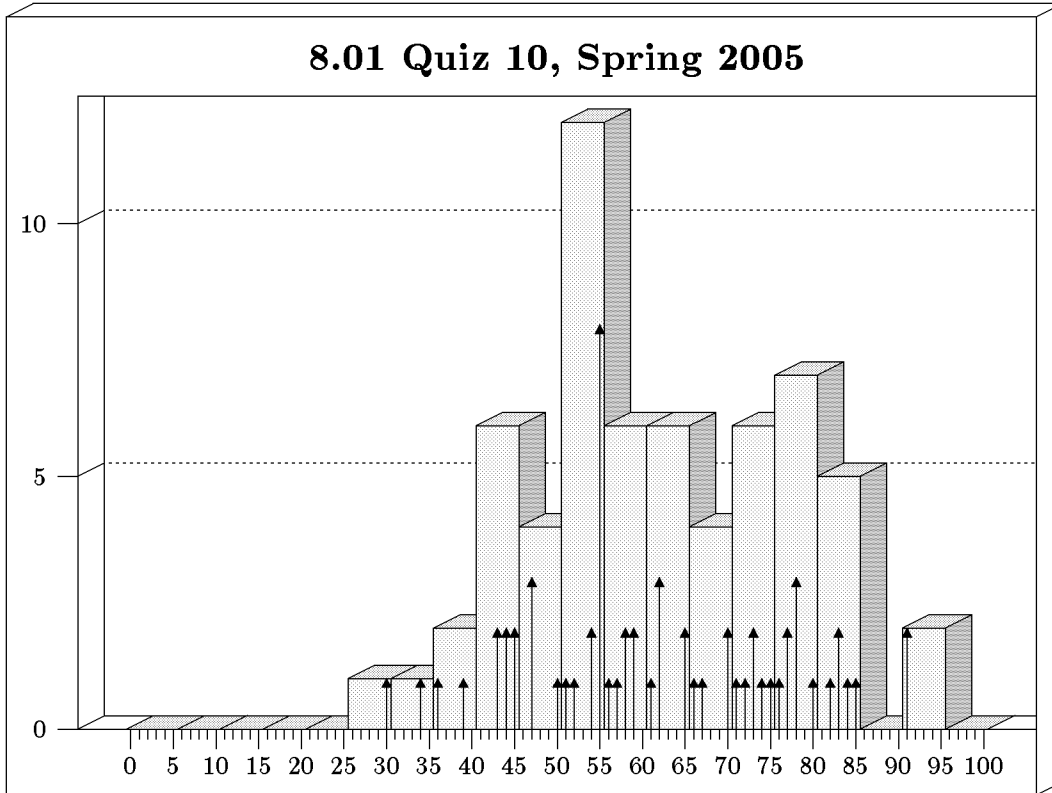

WEEKLY QUIZ 10 HISTOGRAM

Quiz Date: Friday, April 15, 2005

Students: 62 Mean: 61.7 Median: 59.0 Standard Deviation: 14.6

Bars show bins of 5, arrows show bins of 1.

Mean: 16.3
 Median: 17.0
 Maximum: 25
 Standard Deviation: 4.8

Mean: 22.3
 Median: 25.0
 Maximum: 30
 Standard Deviation: 6.9

Mean: 13.1
 Median: 13.5
 Maximum: 20
 Standard Deviation: 4.7

Mean: 9.9
 Median: 8.0
 Maximum: 25
 Standard Deviation: 6.6