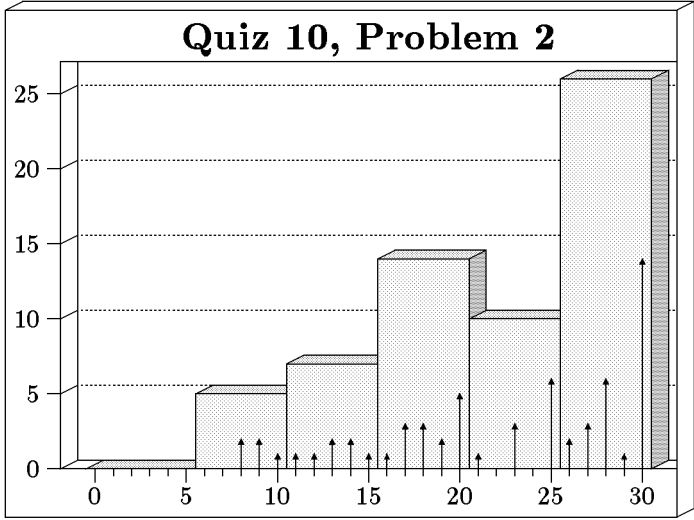

WEEKLY QUIZ 10 HISTOGRAM

Quiz Date: Friday, April 15, 2005

Students: 62 Mean: 61.7 Median: 59.0 Standard Deviation: 14.6

Bars show bins of 5, arrows show bins of 1.

Mean: 16.3
 Median: 17.0
 Maximum: 25
 Standard Deviation: 4.8

Mean: 22.3
 Median: 25.0
 Maximum: 30
 Standard Deviation: 6.9

Mean: 13.1
 Median: 13.5
 Maximum: 20
 Standard Deviation: 4.7

Mean: 9.9
 Median: 8.0
 Maximum: 25
 Standard Deviation: 6.6