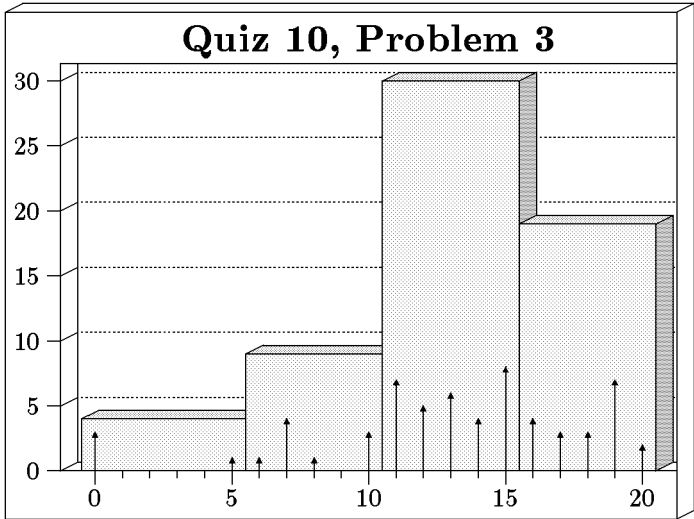

WEEKLY QUIZ 10 HISTOGRAM

Quiz Date: Friday, April 15, 2005

Students: 62 Mean: 61.7 Median: 59.0 Standard Deviation: 14.6

Bars show bins of 5, arrows show bins of 1.

Mean: 16.3
 Median: 17.0
 Maximum: 25
 Standard Deviation: 4.8

Mean: 22.3
 Median: 25.0
 Maximum: 30
 Standard Deviation: 6.9

Mean: 13.1
 Median: 13.5
 Maximum: 20
 Standard Deviation: 4.7

Mean: 9.9
 Median: 8.0
 Maximum: 25
 Standard Deviation: 6.6