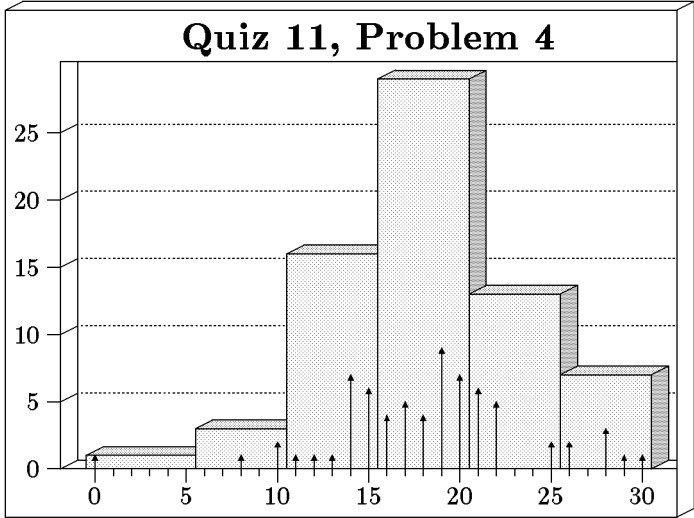

## WEEKLY QUIZ 11 HISTOGRAM

Quiz Date: Friday, April 29, 2005

Students: 69    Mean: 57.7    Median: 57.0    Standard Deviation: 13.5

Bars show bins of 5, arrows show bins of 1.

Mean: 10.6  
 Median: 12.0  
 Maximum: 20  
 Standard Deviation: 4.3

Mean: 10.2  
 Median: 12.0  
 Maximum: 20  
 Standard Deviation: 5.8

Mean: 18.5  
 Median: 19.0  
 Maximum: 30  
 Standard Deviation: 5.3

Mean: 18.3  
 Median: 19.0  
 Maximum: 30  
 Standard Deviation: 5.1