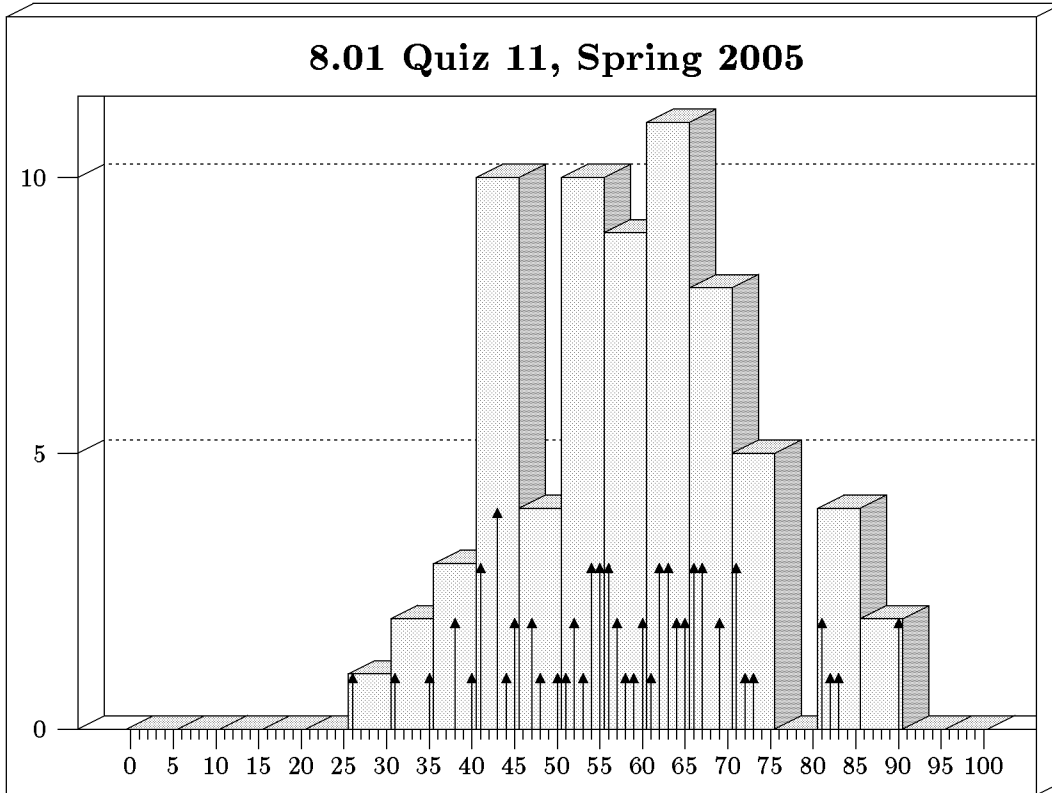

## WEEKLY QUIZ 11 HISTOGRAM

Quiz Date: Friday, April 29, 2005

Students: 69    Mean: 57.7    Median: 57.0    Standard Deviation: 13.5

Bars show bins of 5, arrows show bins of 1.

Mean: 10.6  
 Median: 12.0  
 Maximum: 20  
 Standard Deviation: 4.3

Mean: 10.2  
 Median: 12.0  
 Maximum: 20  
 Standard Deviation: 5.8

Mean: 18.5  
 Median: 19.0  
 Maximum: 30  
 Standard Deviation: 5.3

Mean: 18.3  
 Median: 19.0  
 Maximum: 30  
 Standard Deviation: 5.1