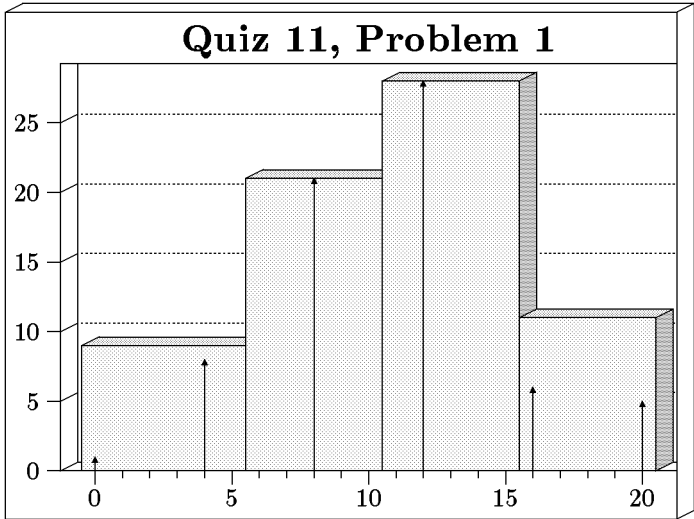

## WEEKLY QUIZ 11 HISTOGRAM

Quiz Date: Friday, April 29, 2005

Students: 69    Mean: 57.7    Median: 57.0    Standard Deviation: 13.5

Bars show bins of 5, arrows show bins of 1.

Mean: 10.6  
 Median: 12.0  
 Maximum: 20  
 Standard Deviation: 4.3

Mean: 10.2  
 Median: 12.0  
 Maximum: 20  
 Standard Deviation: 5.8

Mean: 18.5  
 Median: 19.0  
 Maximum: 30  
 Standard Deviation: 5.3

Mean: 18.3  
 Median: 19.0  
 Maximum: 30  
 Standard Deviation: 5.1