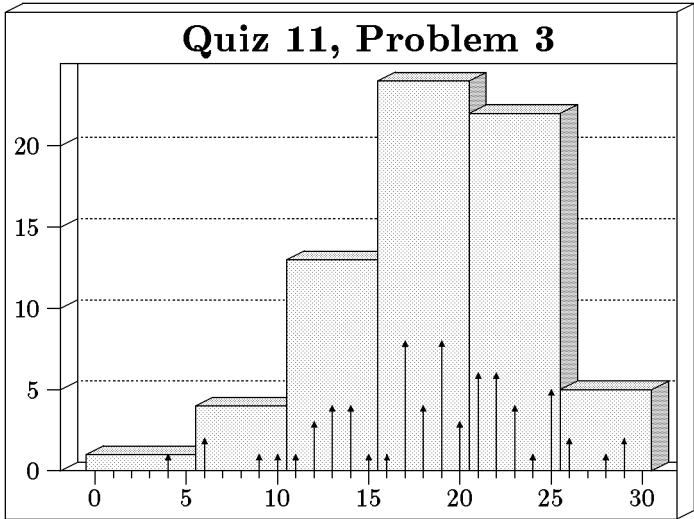

## WEEKLY QUIZ 11 HISTOGRAM

Quiz Date: Friday, April 29, 2005

Students: 69    Mean: 57.7    Median: 57.0    Standard Deviation: 13.5

Bars show bins of 5, arrows show bins of 1.

Mean: 10.6  
 Median: 12.0  
 Maximum: 20  
 Standard Deviation: 4.3

Mean: 10.2  
 Median: 12.0  
 Maximum: 20  
 Standard Deviation: 5.8

Mean: 18.5  
 Median: 19.0  
 Maximum: 30  
 Standard Deviation: 5.3

Mean: 18.3  
 Median: 19.0  
 Maximum: 30  
 Standard Deviation: 5.1