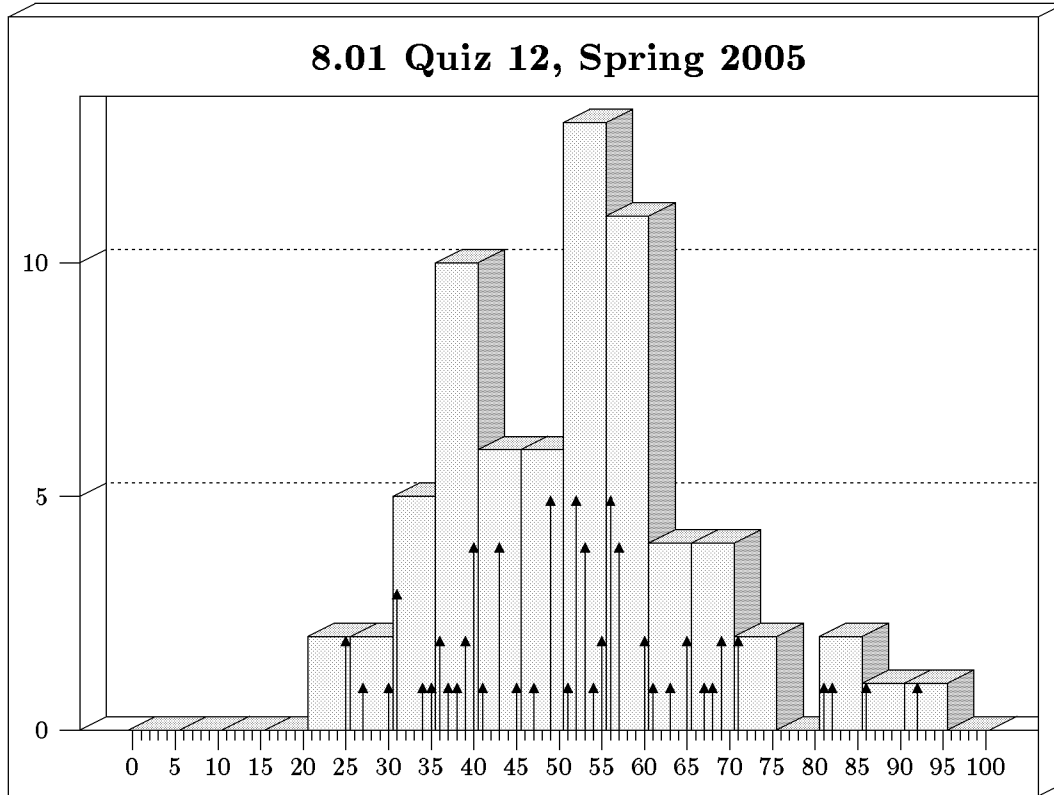

WEEKLY QUIZ 12 HISTOGRAM

Quiz Date: Friday, May 6, 2005

Students: 69 Mean: 51.1 Median: 52.0 Standard Deviation: 14.3

Bars show bins of 5, arrows show bins of 1.

Mean: 13.5
 Median: 12.0
 Maximum: 25
 Standard Deviation: 5.6

Mean: 17.2
 Median: 15.0
 Maximum: 35
 Standard Deviation: 7.0

Mean: 20.5
 Median: 20.0
 Maximum: 40
 Standard Deviation: 8.3