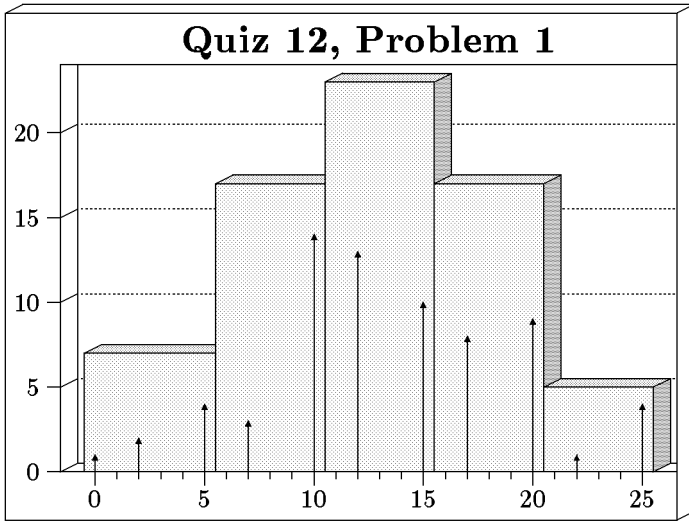

WEEKLY QUIZ 12 HISTOGRAM

Quiz Date: Friday, May 6, 2005

Students: 69 Mean: 51.1 Median: 52.0 Standard Deviation: 14.3

Bars show bins of 5, arrows show bins of 1.

Mean: 13.5
 Median: 12.0
 Maximum: 25
 Standard Deviation: 5.6

Mean: 17.2
 Median: 15.0
 Maximum: 35
 Standard Deviation: 7.0

Mean: 20.5
 Median: 20.0
 Maximum: 40
 Standard Deviation: 8.3