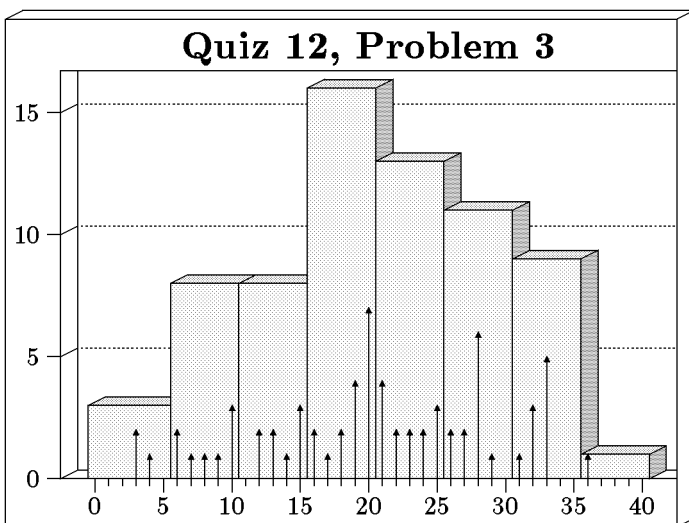

WEEKLY QUIZ 12 HISTOGRAM

Quiz Date: Friday, May 6, 2005

Students: 69 Mean: 51.1 Median: 52.0 Standard Deviation: 14.3

Bars show bins of 5, arrows show bins of 1.

Mean: 13.5
 Median: 12.0
 Maximum: 25
 Standard Deviation: 5.6

Mean: 17.2
 Median: 15.0
 Maximum: 35
 Standard Deviation: 7.0

Mean: 20.5
 Median: 20.0
 Maximum: 40
 Standard Deviation: 8.3