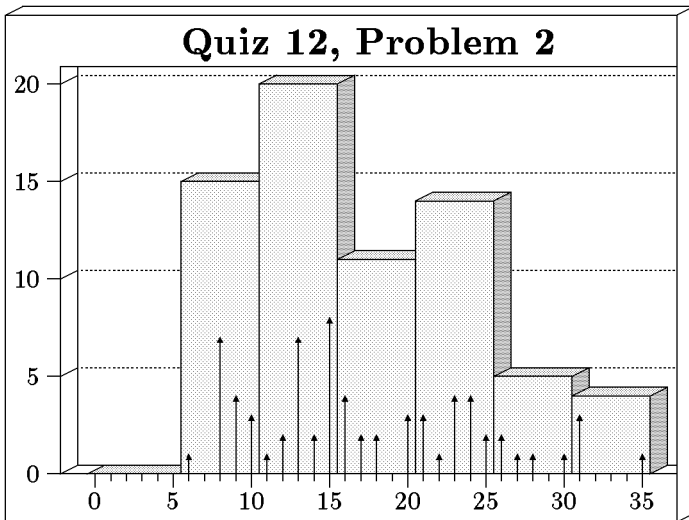

WEEKLY QUIZ 12 HISTOGRAM

Quiz Date: Friday, May 6, 2005

Students: 69 Mean: 51.1 Median: 52.0 Standard Deviation: 14.3

Bars show bins of 5, arrows show bins of 1.

Mean: 13.5
 Median: 12.0
 Maximum: 25
 Standard Deviation: 5.6

Mean: 17.2
 Median: 15.0
 Maximum: 35
 Standard Deviation: 7.0

Mean: 20.5
 Median: 20.0
 Maximum: 40
 Standard Deviation: 8.3