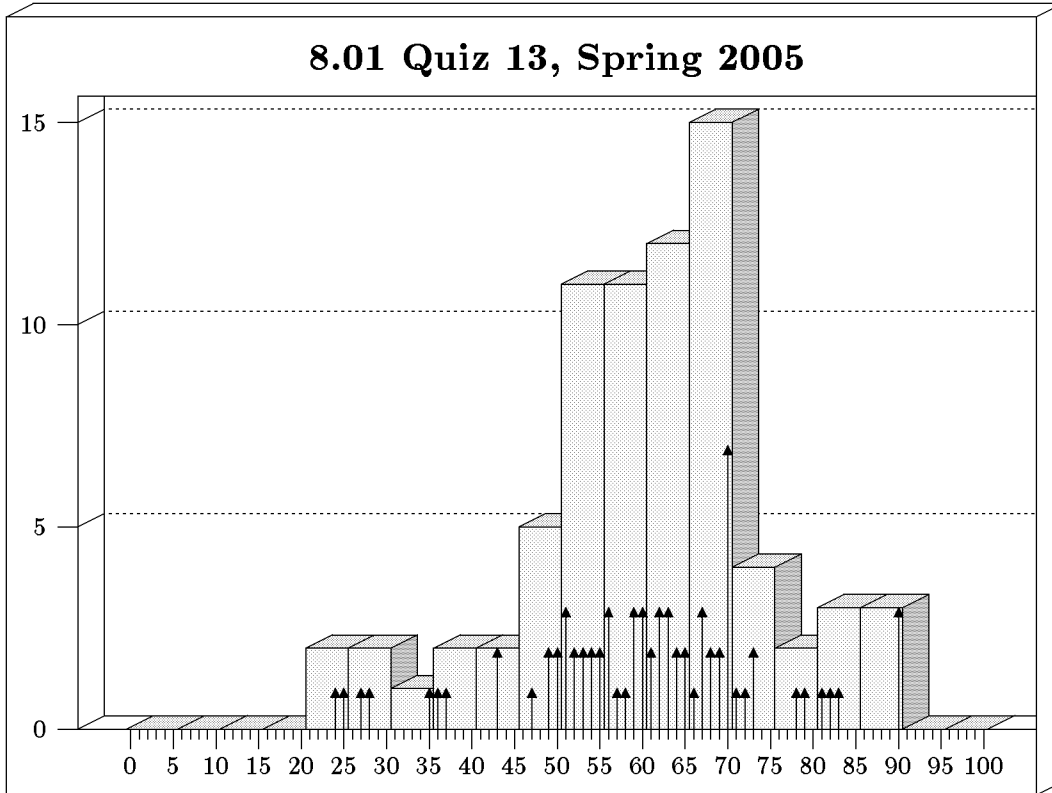

WEEKLY QUIZ 13 HISTOGRAM

Quiz Date: Friday, May 17, 2005

Students: 75 Mean: 60.2 Median: 61.0 Standard Deviation: 14.1

Bars show bins of 5, arrows show bins of 1.

Mean: 7.7
 Median: 10.0
 Maximum: 20
 Standard Deviation: 4.9

Mean: 27.7
 Median: 30.0
 Maximum: 30
 Standard Deviation: 4.9

Mean: 15.0
 Median: 14.0
 Maximum: 35
 Standard Deviation: 6.6

Mean: 9.8
 Median: 9.0
 Maximum: 15
 Standard Deviation: 5.0