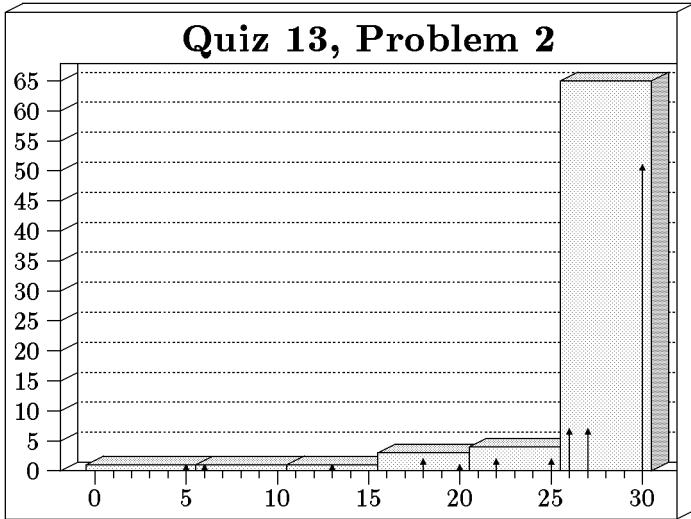

WEEKLY QUIZ 13 HISTOGRAM

Quiz Date: Friday, May 17, 2005

Students: 75 Mean: 60.2 Median: 61.0 Standard Deviation: 14.1

Bars show bins of 5, arrows show bins of 1.

Mean: 7.7
 Median: 10.0
 Maximum: 20
 Standard Deviation: 4.9

Mean: 27.7
 Median: 30.0
 Maximum: 30
 Standard Deviation: 4.9

Mean: 15.0
 Median: 14.0
 Maximum: 35
 Standard Deviation: 6.6

Mean: 9.8
 Median: 9.0
 Maximum: 15
 Standard Deviation: 5.0