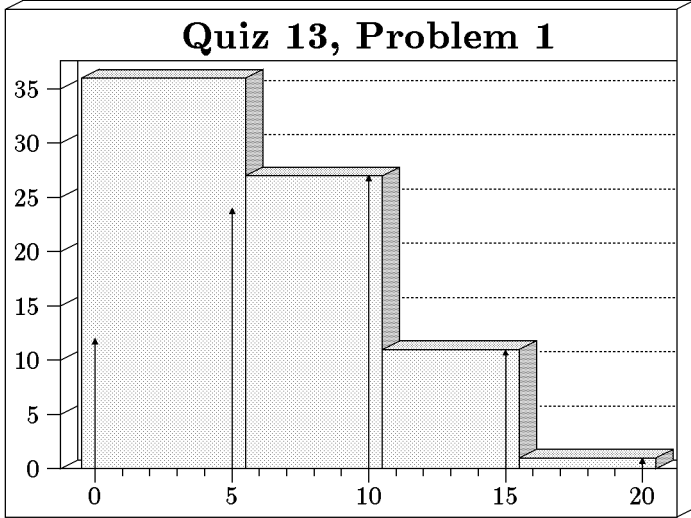

WEEKLY QUIZ 13 HISTOGRAM

Quiz Date: Friday, May 17, 2005

Students: 75 Mean: 60.2 Median: 61.0 Standard Deviation: 14.1

Bars show bins of 5, arrows show bins of 1.

Mean: 7.7
 Median: 10.0
 Maximum: 20
 Standard Deviation: 4.9

Mean: 27.7
 Median: 30.0
 Maximum: 30
 Standard Deviation: 4.9

Mean: 15.0
 Median: 14.0
 Maximum: 35
 Standard Deviation: 6.6

Mean: 9.8
 Median: 9.0
 Maximum: 15
 Standard Deviation: 5.0