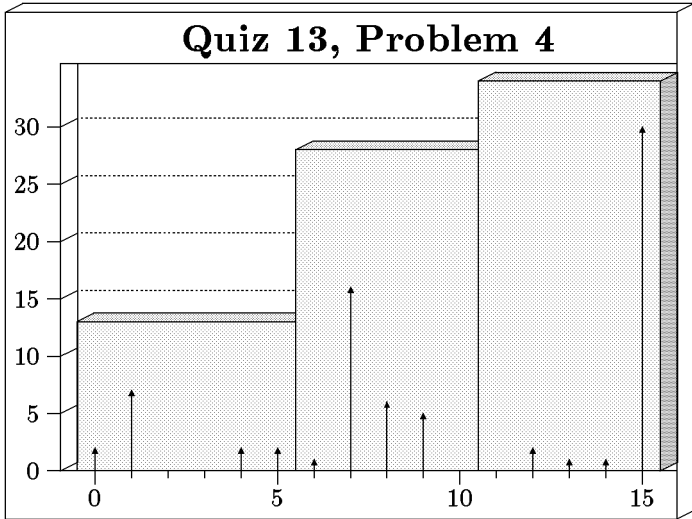

WEEKLY QUIZ 13 HISTOGRAM

Quiz Date: Friday, May 17, 2005

Students: 75 Mean: 60.2 Median: 61.0 Standard Deviation: 14.1

Bars show bins of 5, arrows show bins of 1.

Mean: 7.7
 Median: 10.0
 Maximum: 20
 Standard Deviation: 4.9

Mean: 27.7
 Median: 30.0
 Maximum: 30
 Standard Deviation: 4.9

Mean: 15.0
 Median: 14.0
 Maximum: 35
 Standard Deviation: 6.6

Mean: 9.8
 Median: 9.0
 Maximum: 15
 Standard Deviation: 5.0