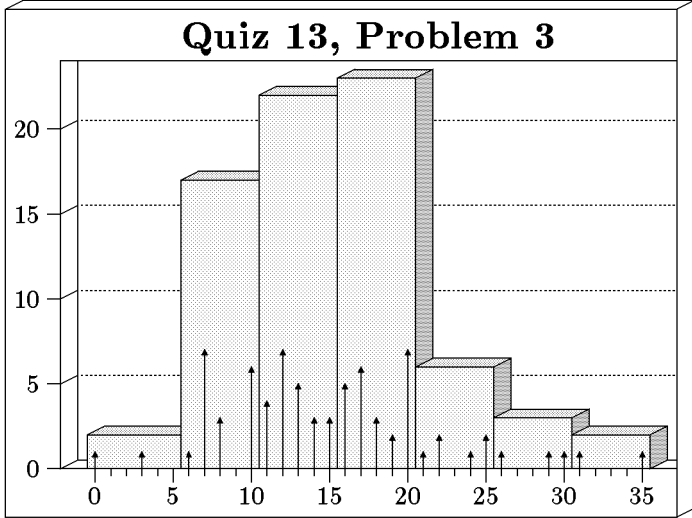

WEEKLY QUIZ 13 HISTOGRAM

Quiz Date: Friday, May 17, 2005

Students: 75 Mean: 60.2 Median: 61.0 Standard Deviation: 14.1

Bars show bins of 5, arrows show bins of 1.

Mean: 7.7
 Median: 10.0
 Maximum: 20
 Standard Deviation: 4.9

Mean: 27.7
 Median: 30.0
 Maximum: 30
 Standard Deviation: 4.9

Mean: 15.0
 Median: 14.0
 Maximum: 35
 Standard Deviation: 6.6

Mean: 9.8
 Median: 9.0
 Maximum: 15
 Standard Deviation: 5.0