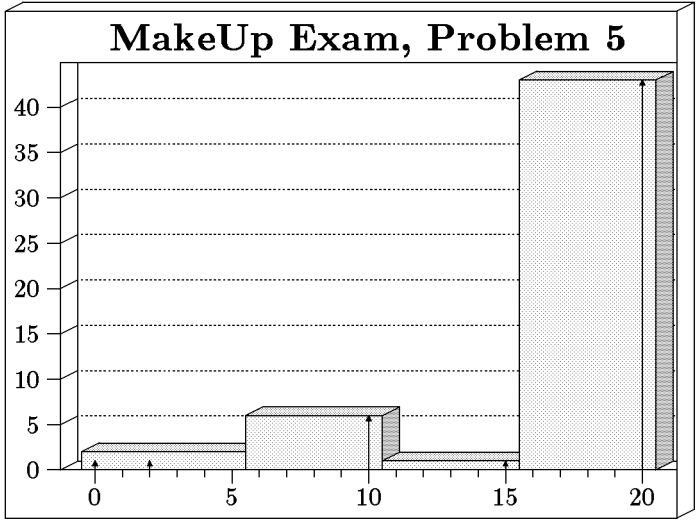

MAKE-UP EXAM HISTOGRAM

Quiz Date: Friday, May 17, 2005

Students: 52 Mean: 51.3 Median: 52.5 Standard Deviation: 15.9

Bars show bins of 5, arrows show bins of 1.

Mean: 18.0
 Median: 20.0
 Maximum: 20
 Standard Deviation: 4.7

Mean: 18.2
 Median: 19.0
 Maximum: 35
 Standard Deviation: 7.3

Mean: 15.2
 Median: 17.0
 Maximum: 30
 Standard Deviation: 7.8

Mean: 17.0
 Median: 17.0
 Maximum: 35
 Standard Deviation: 9.9

Mean: 14.6
 Median: 14.0
 Maximum: 30
 Standard Deviation: 9.9