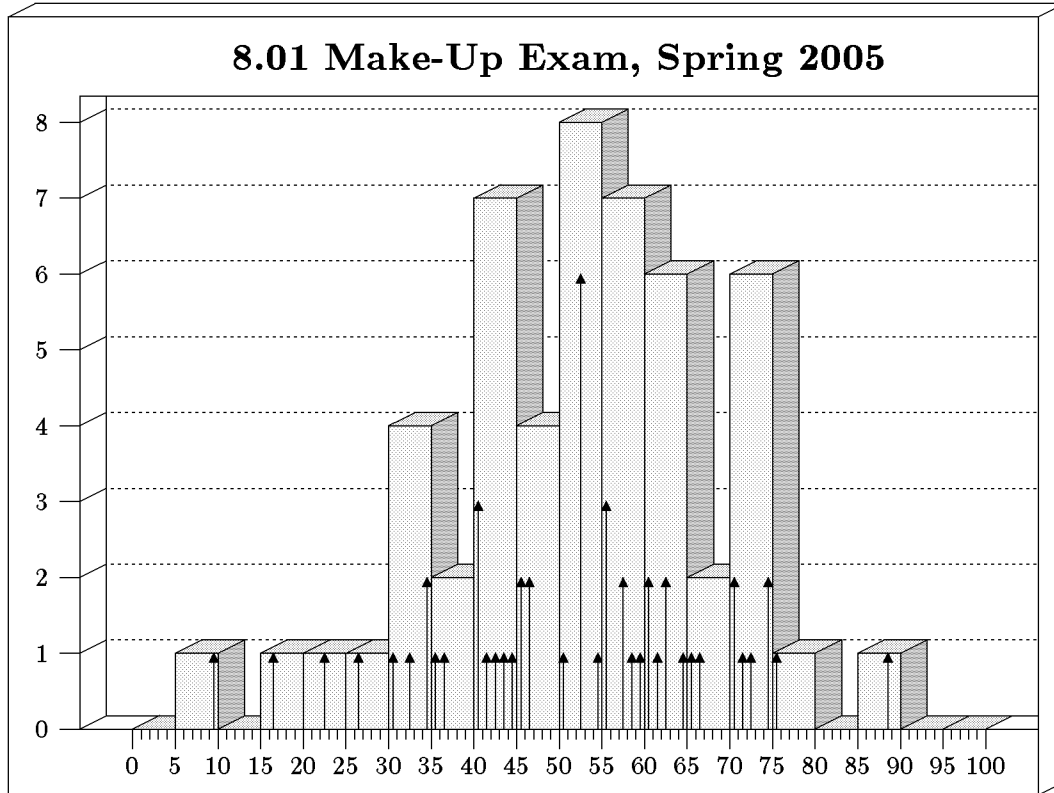

MAKE-UP EXAM HISTOGRAM

Quiz Date: Friday, May 17, 2005

Students: 52 Mean: 51.3 Median: 52.5 Standard Deviation: 15.9

Bars show bins of 5, arrows show bins of 1.

Mean: 18.0
 Median: 20.0
 Maximum: 20
 Standard Deviation: 4.7

Mean: 18.2
 Median: 19.0
 Maximum: 35
 Standard Deviation: 7.3

Mean: 15.2
 Median: 17.0
 Maximum: 30
 Standard Deviation: 7.8

Mean: 17.0
 Median: 17.0
 Maximum: 35
 Standard Deviation: 9.9

Mean: 14.6
 Median: 14.0
 Maximum: 30
 Standard Deviation: 9.9

Mean: 17.1
 Median: 17.5
 Maximum: 35
 Standard Deviation: 6.0

Mean: 2.3
 Median: 2.0
 Maximum: 15
 Standard Deviation: 3.2