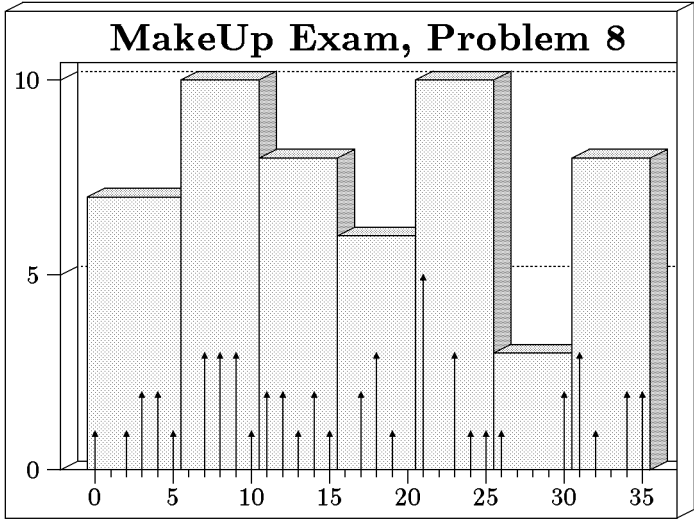

MAKE-UP EXAM HISTOGRAM

Quiz Date: Friday, May 17, 2005

Students: 52 Mean: 51.3 Median: 52.5 Standard Deviation: 15.9

Bars show bins of 5, arrows show bins of 1.

Mean: 18.0
 Median: 20.0
 Maximum: 20
 Standard Deviation: 4.7

Mean: 18.2
 Median: 19.0
 Maximum: 35
 Standard Deviation: 7.3

Mean: 15.2
 Median: 17.0
 Maximum: 30
 Standard Deviation: 7.8

Mean: 17.0
 Median: 17.0
 Maximum: 35
 Standard Deviation: 9.9

Mean: 14.6
 Median: 14.0
 Maximum: 30
 Standard Deviation: 9.9

Mean: 17.1
 Median: 17.5
 Maximum: 35
 Standard Deviation: 6.0

Mean: 2.3
 Median: 2.0
 Maximum: 15
 Standard Deviation: 3.2