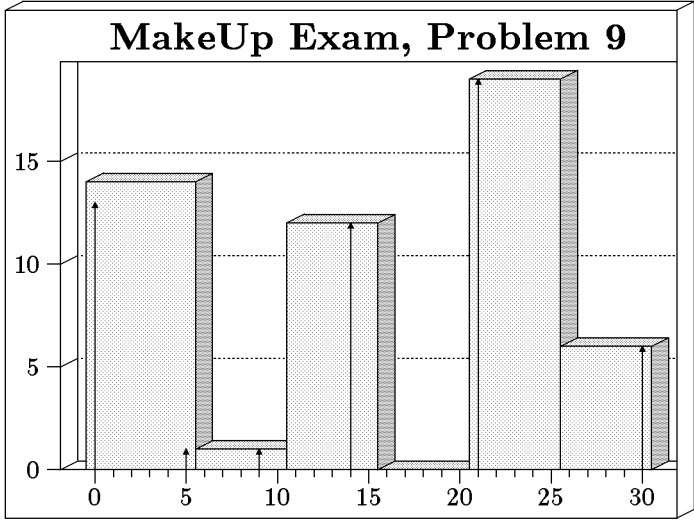

MAKE-UP EXAM HISTOGRAM

Quiz Date: Friday, May 17, 2005

Students: 52 Mean: 51.3 Median: 52.5 Standard Deviation: 15.9

Bars show bins of 5, arrows show bins of 1.

Mean: 18.0
 Median: 20.0
 Maximum: 20
 Standard Deviation: 4.7

Mean: 18.2
 Median: 19.0
 Maximum: 35
 Standard Deviation: 7.3

Mean: 15.2
 Median: 17.0
 Maximum: 30
 Standard Deviation: 7.8

Mean: 17.0
 Median: 17.0
 Maximum: 35
 Standard Deviation: 9.9

Mean: 14.6
 Median: 14.0
 Maximum: 30
 Standard Deviation: 9.9