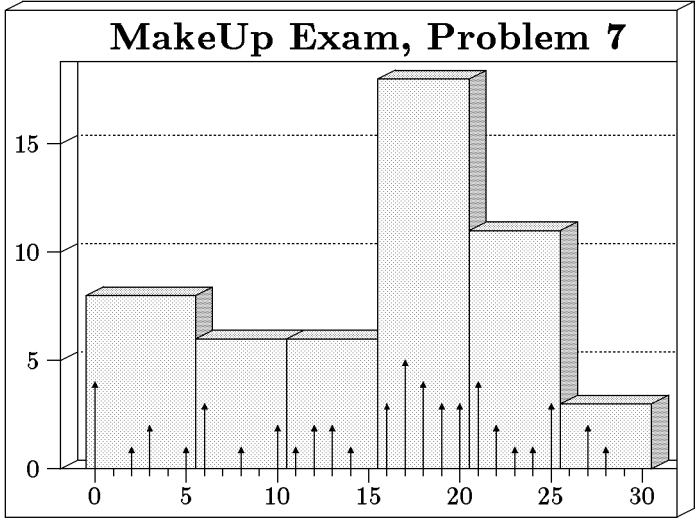

MAKE-UP EXAM HISTOGRAM

Quiz Date: Friday, May 17, 2005

Students: 52 Mean: 51.3 Median: 52.5 Standard Deviation: 15.9

Bars show bins of 5, arrows show bins of 1.

Mean: 18.0
 Median: 20.0
 Maximum: 20
 Standard Deviation: 4.7

Mean: 18.2
 Median: 19.0
 Maximum: 35
 Standard Deviation: 7.3

Mean: 15.2
 Median: 17.0
 Maximum: 30
 Standard Deviation: 7.8

Mean: 17.0
 Median: 17.0
 Maximum: 35
 Standard Deviation: 9.9

Mean: 14.6
 Median: 14.0
 Maximum: 30
 Standard Deviation: 9.9

Mean: 17.1
 Median: 17.5
 Maximum: 35
 Standard Deviation: 6.0

Mean: 2.3
 Median: 2.0
 Maximum: 15
 Standard Deviation: 3.2