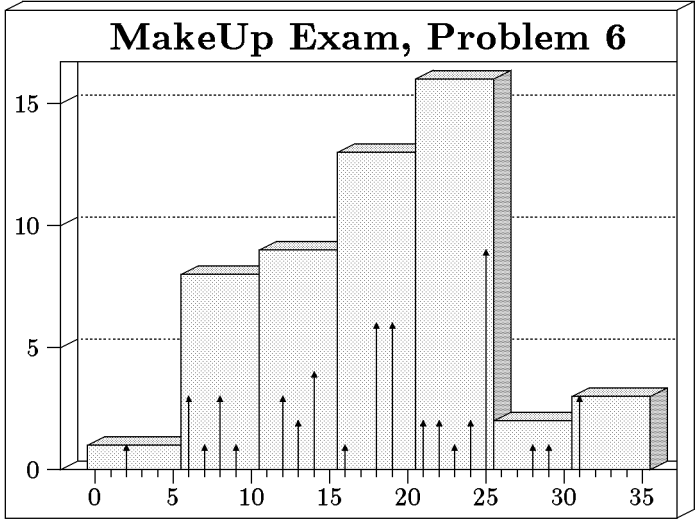

MAKE-UP EXAM HISTOGRAM

Quiz Date: Friday, May 17, 2005

Students: 52 Mean: 51.3 Median: 52.5 Standard Deviation: 15.9

Bars show bins of 5, arrows show bins of 1.

Mean: 18.0
 Median: 20.0
 Maximum: 20
 Standard Deviation: 4.7

Mean: 18.2
 Median: 19.0
 Maximum: 35
 Standard Deviation: 7.3

Mean: 15.2
 Median: 17.0
 Maximum: 30
 Standard Deviation: 7.8

Mean: 17.0
 Median: 17.0
 Maximum: 35
 Standard Deviation: 9.9

Mean: 14.6
 Median: 14.0
 Maximum: 30
 Standard Deviation: 9.9

Mean: 17.1
 Median: 17.5
 Maximum: 35
 Standard Deviation: 6.0

Mean: 2.3
 Median: 2.0
 Maximum: 15
 Standard Deviation: 3.2