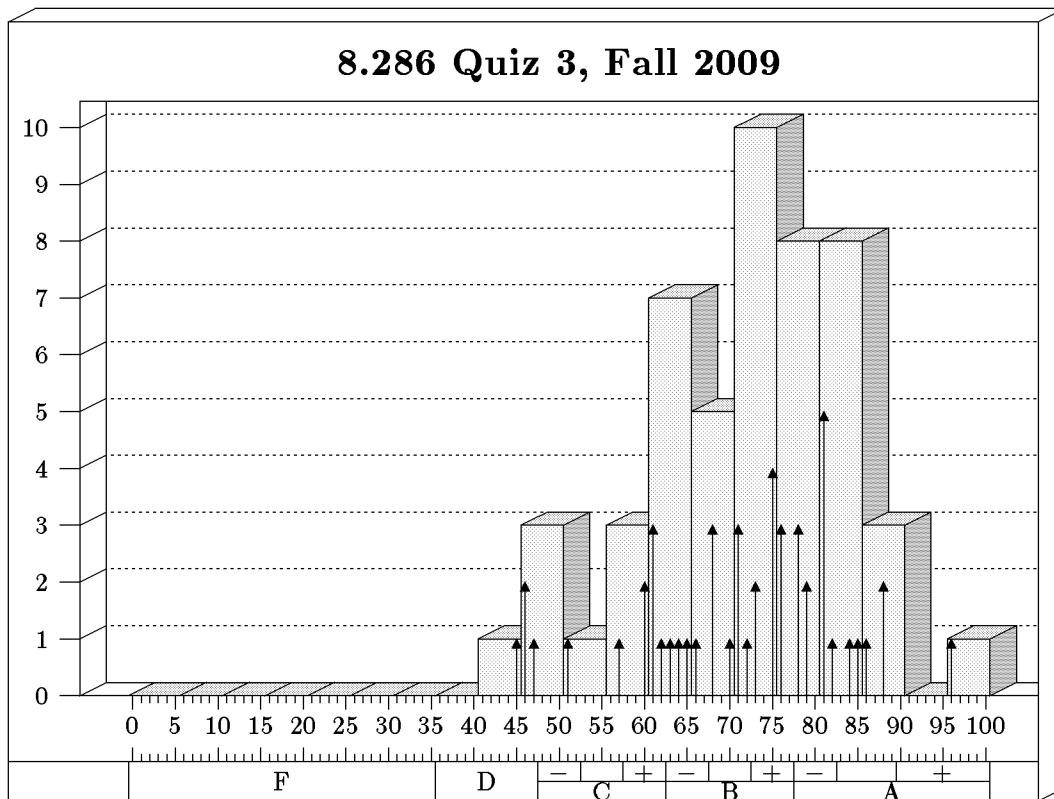

## GRADE HISTOGRAMS

Quiz 3: December 3, 2009

Students: 50      Mean: 71.1      Standard Deviation: 11.6

Bars show bins of 5, arrows show bins of 1.

The grade cuts shown represent my estimate of what you have earned on this quiz, but they will not necessarily be the numerical cuts that will be used to evaluate your final grade. The final grade cuts will be adjusted to account for the level of difficulty of all the quizzes and problem sets.