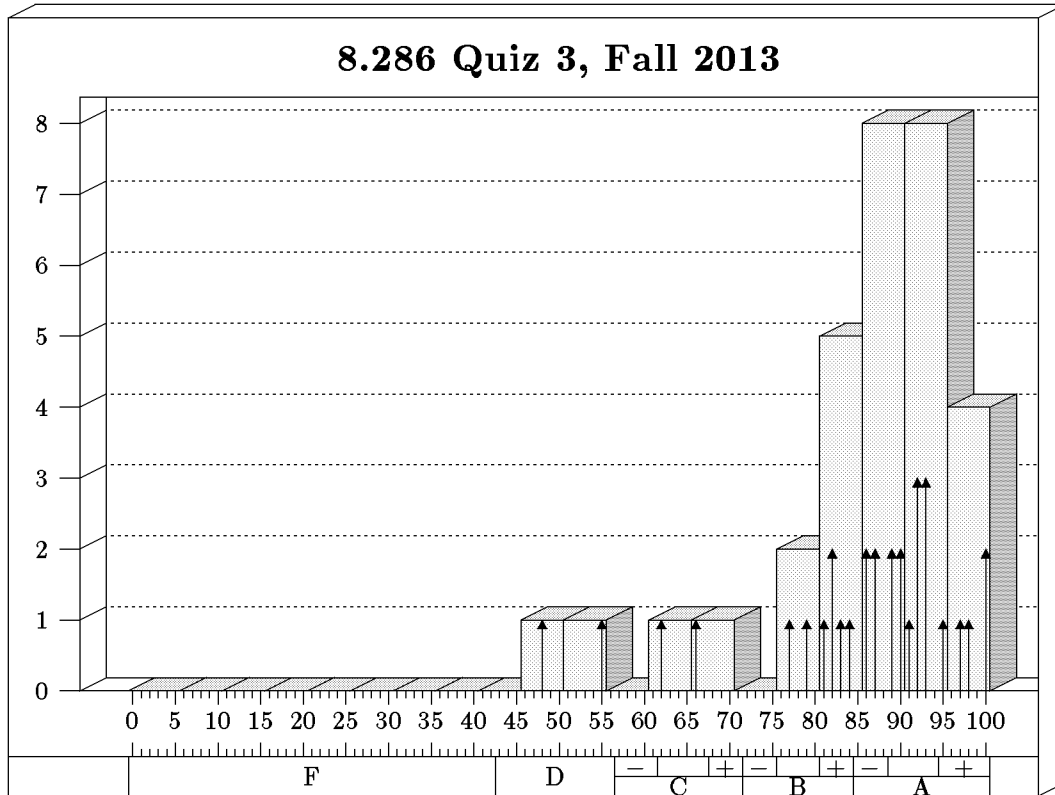

QUIZ 3 GRADE HISTOGRAM

Quiz Date: December 5, 2013

Students: 31 Mean: 85.1 Standard Deviation: 12.2

Bars show bins of 5, arrows show bins of 1.

The grade cuts shown represent my estimate of what you have earned on this quiz, but they will not necessarily be the numerical cuts that will be used to evaluate your final grade. The final grade cuts will be adjusted to account for the level of difficulty of all the quizzes and problem sets.