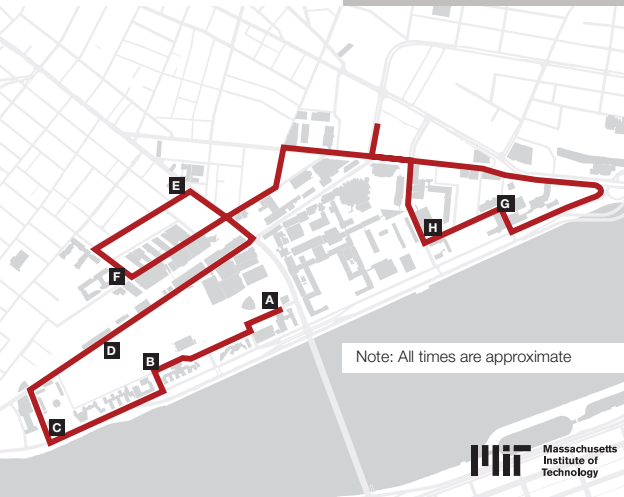

Costco/Target Schedule

All times are approximate.
For realtime info, please use mobile web services.
passiogo.com
m.mit.edu

Sundays
11:00am–3:05pm

	Campus pick-up times			Campus drop-off only
A Maseeh Hall (W1)	11:00	12:15	1:30	2:45
B Burton Connor (W51)				
C Tang/Westgate (W84/W85)				
D Simmons Hall (W79)				
E Random Hall/MIT Museum (N)				
F Ashdown/Sidney Pacific Warehouse/Edgerton (NW)				
G Eastgate (E55)				
H East Campus/Media Lab (E14)				3:05
I Costco (Everett)	11:45	1:00	2:15**	
J Target (Everett)	11:50	1:05	2:20**	

**Final pick-up times

Shaded times indicate drop-off only:

No pick-up during these times

Note: All times are approximate