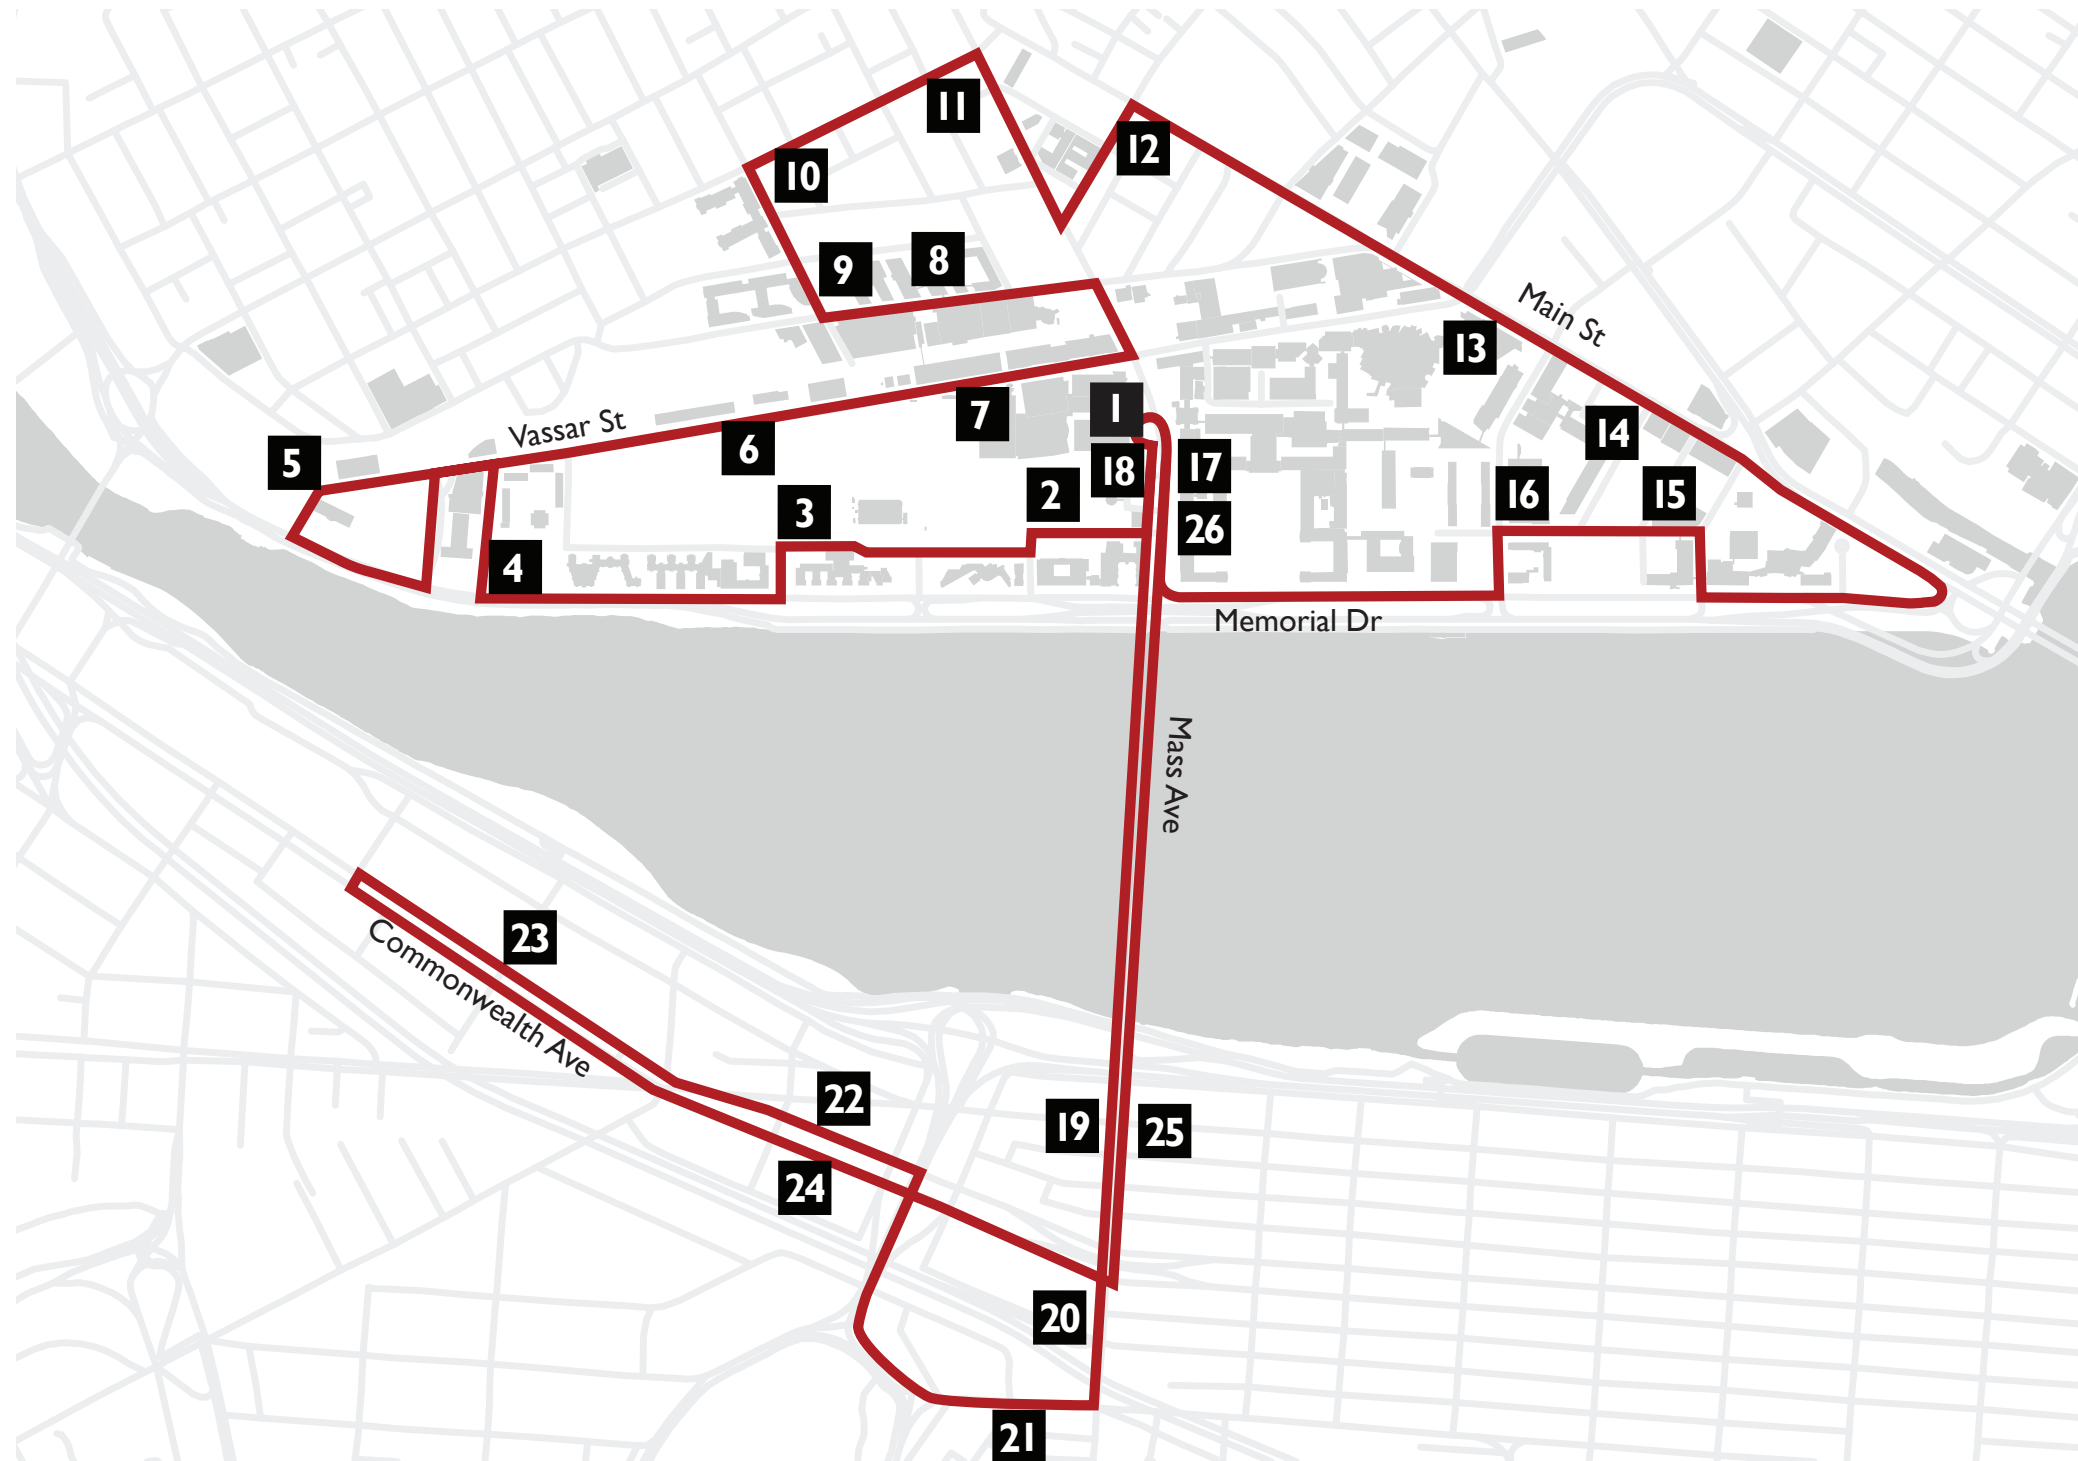

SafeRide Shuttle (Summer/Holiday) Schedule

Campus and Boston

All times are approximate.
For realtime info, please use mobile web services.
passiogo.com
m.mit.edu

	6:00 PM	EVERY HOUR	10:00 PM
1	84 Mass Ave		
2	Amherst St @ Kresge (W16)		
3	Burton Connor (W51)		
4	Tang/Westgate (W84/W85)		
5	600 Memorial Dr (W98)		
6	Simmons Hall (W79)		
7	Zesiger Center (W35)		
8	Edgerton House (NW10)		
9	Albany St @ Pacific St		
10	70 Pacific St		
11	Mass Ave @ Sidney St		
12	Main St @ Windsor St		
13	Main St @ Koch Institute (76)		
14	Kendall Sq MBTA Station		
15	Amherst St @ Wadsworth St		
16	Media Lab (E14)		
17	77 Mass Ave		
18	84 Mass Ave		
19	Mass Ave @ Beacon St		
20	Mass Ave @ Newbury St		
* 21	Boylston St @ Charlesgate East		
22	487 Commonwealth Ave		
23	Silber Way		
24	478 Commonwealth Ave		
25	Mass Ave @ Beacon St		
26	77 Mass Ave	7:00 PM	11:00 PM

* Boylston St/Charlesgate East - Request Stop/Drop off