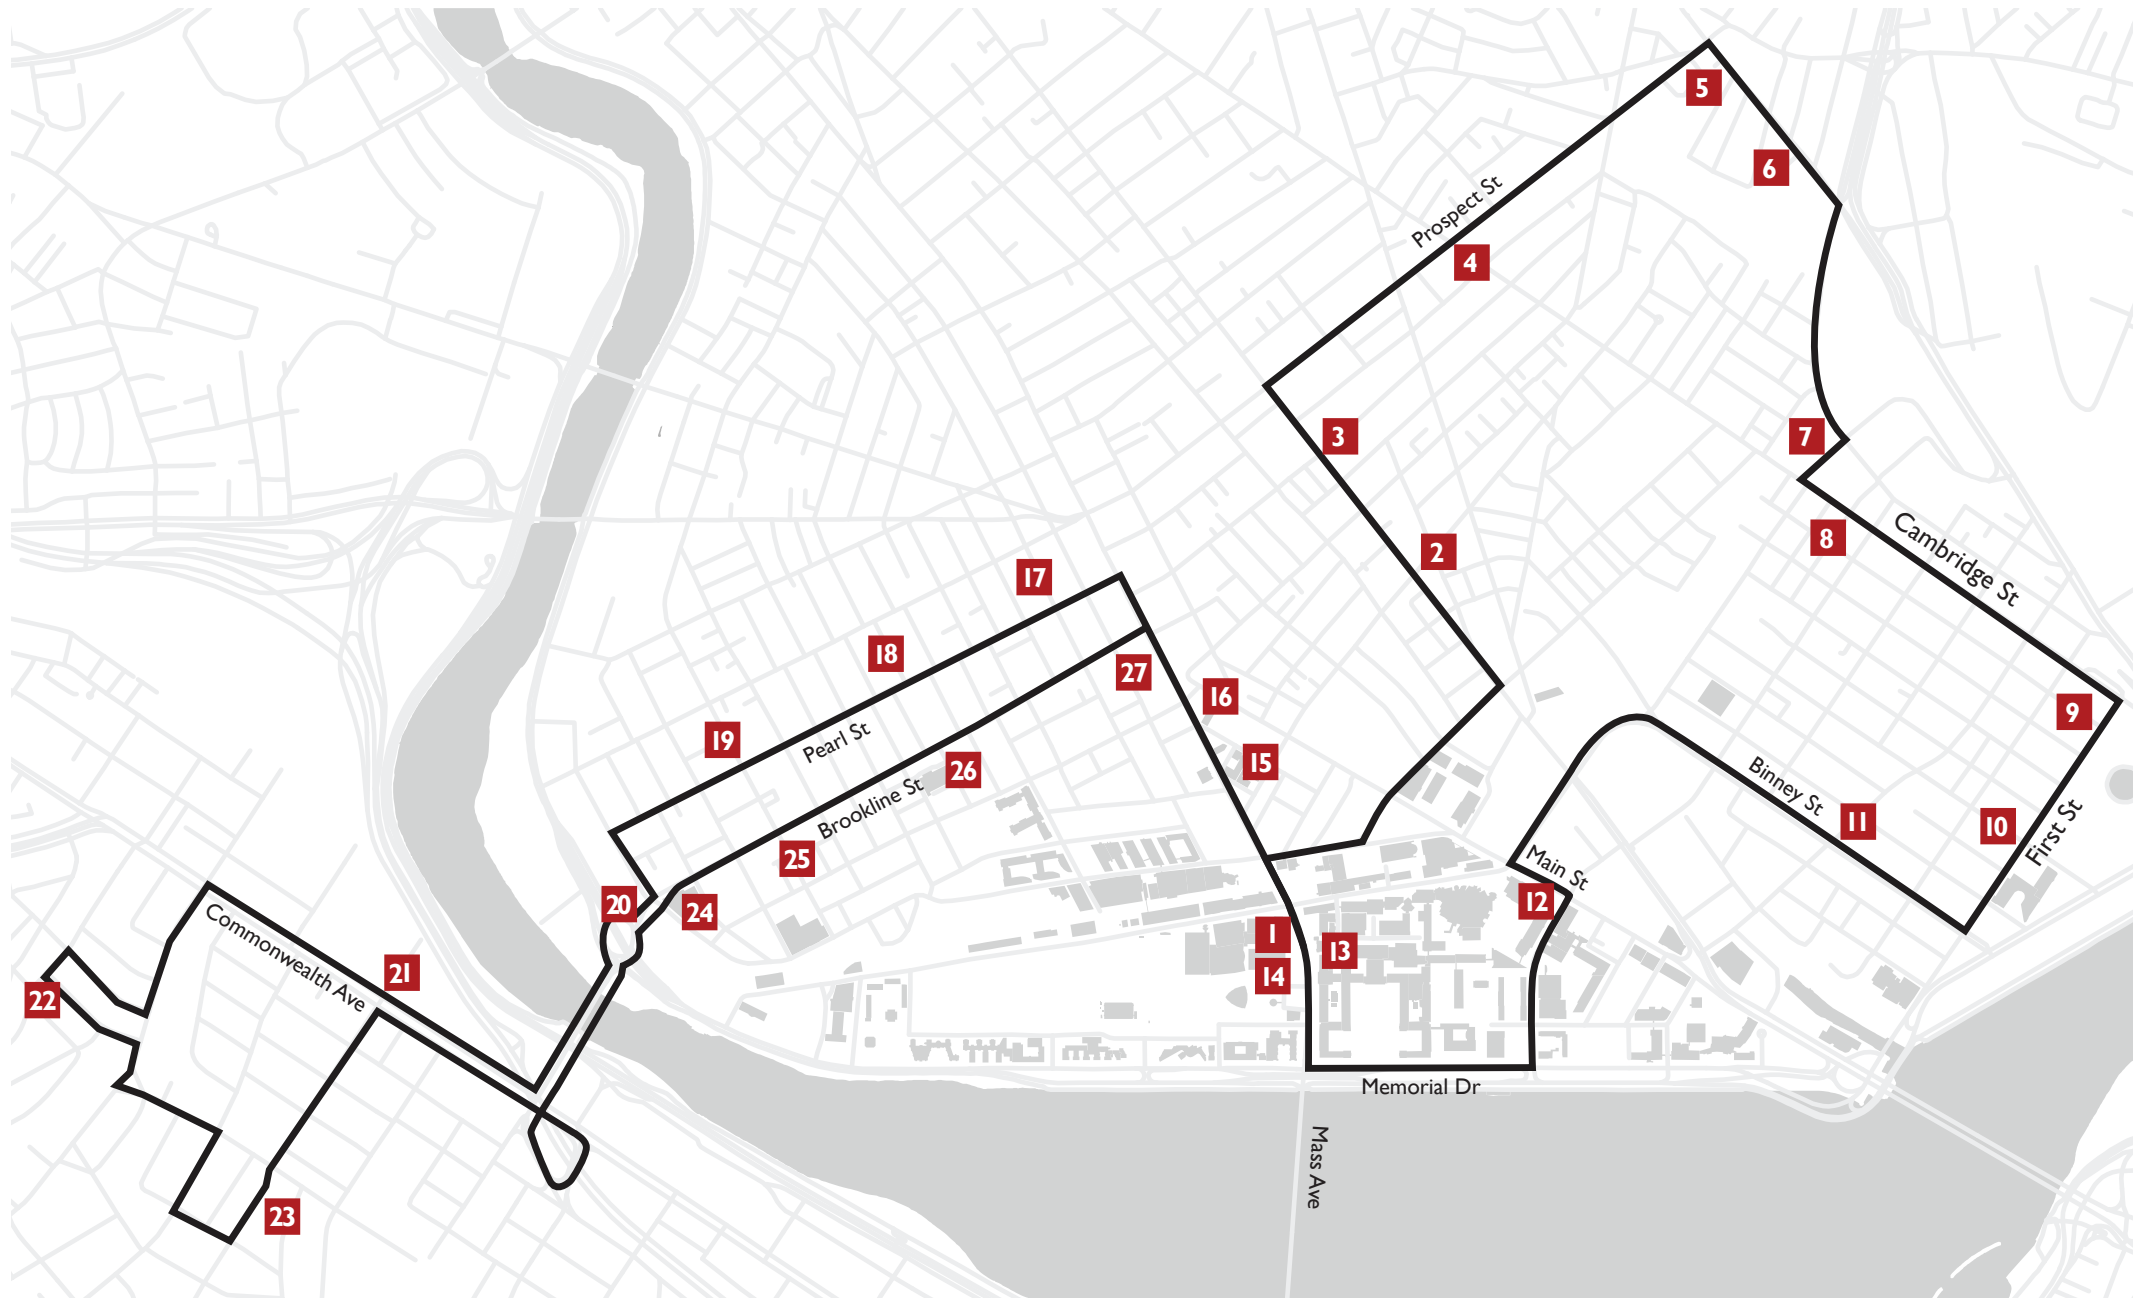

SafeRide Shuttle (Summer/Holiday) Schedule

Somerville and Brookline

All times are approximate.
For realtime info, please use mobile web services.

passiogo.com

m.mit.edu

Stop Number	Stop Name	6:05 PM	7:00 PM	10:05 PM	11:00 PM
1	84 Mass Ave				
2	Broadway @ Windsor St				
3	Broadway @ Norfolk St				
4	Prospect St @ Cambridge St				
5	Prospect St @ Somerville Ave				
6	Somerville Ave / Shopping Plaza				
7	Lambert St @ Medford St				
8	Cambridge St @ Sixth St				
9	First St @ Otis St				
10	First St @ Charles St				
11	Binney St @ Third St				
12	Vassar St @ Main St				
13	77 Mass Ave				
14	84 Mass Ave				
15	MIT Museum				
16	351 Mass Ave				
17	Pearl St @ Franklin St				
18	Pearl St @ Lawrence St				
19	Pearl St @ Allston St				
20	Granite St @ Brookline Ave				
21	St Paul MBTA Station				
22	58 Manchester St				
23	259 St Paul St				
24	350 Brookline St				
25	Brookline St @ Putnam Ave				
26	Brookline St @ Tudor St				
27	Brookline St @ Green St				

EVERY HOUR