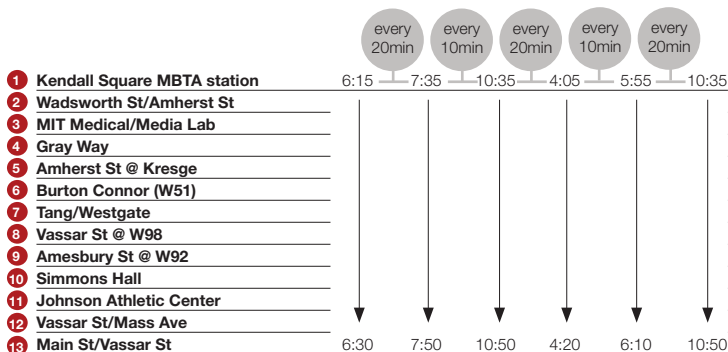

# Tech Shuttle Schedule

All times are approximate.

For realtime info, please use mobile web services.

[passiogo.com](http://passiogo.com)

[m.mit.edu](http://m.mit.edu)

6:15am – 11pm

RUNS 2021-2022

Massachusetts  
Institute of  
Technology