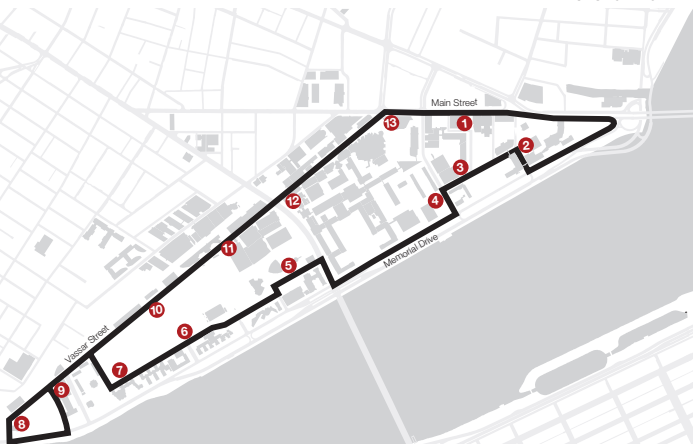

# Tech Shuttle Schedule

All times are approximate.

For realtime info, please use mobile web services.

[passiogo.com](http://passiogo.com)

[m.mit.edu](http://m.mit.edu)

6:15am – 11pm

RUNS 2021-2022

Massachusetts  
Institute of  
Technology