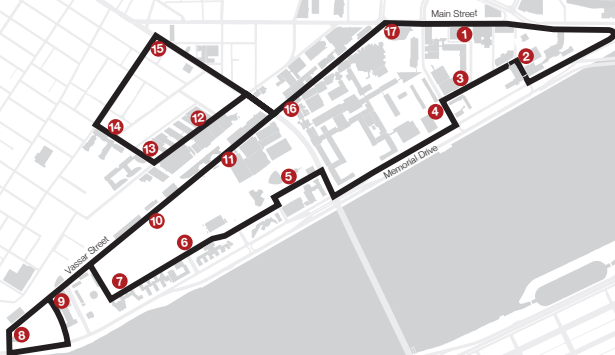

Tech Shuttle +NW Schedule

All times are approximate.

For realtime info, please use mobile web services.

passiogo.com
m.mit.edu

7 am – 4 pm

every
20min

- 1 Kendall Square MBTA station
- 2 Wadsworth St/Amherst St
- 3 MIT Medical/Media Lab
- 4 Gray Way
- 5 Amherst St @ Kresge
- 6 Burton Connor (W51)
- 7 Tang/Westgate
- 8 Vassar St @ W98
- 9 Amesbury St @ W92
- 10 Simmons Hall
- 11 New Vassar/Johnson Athletic Center
- 12 Edgerton House (NW10)
- 13 Albany St/Pacific St
- 14 70 Pacific St
- 15 Mass Ave/Sidney St
- 16 Vassar St/Mass Ave
- 17 Main St/Vassar St

7:00 3:40

7:20 4:00

RUNS 2023-2024

Massachusetts
Institute of
Technology