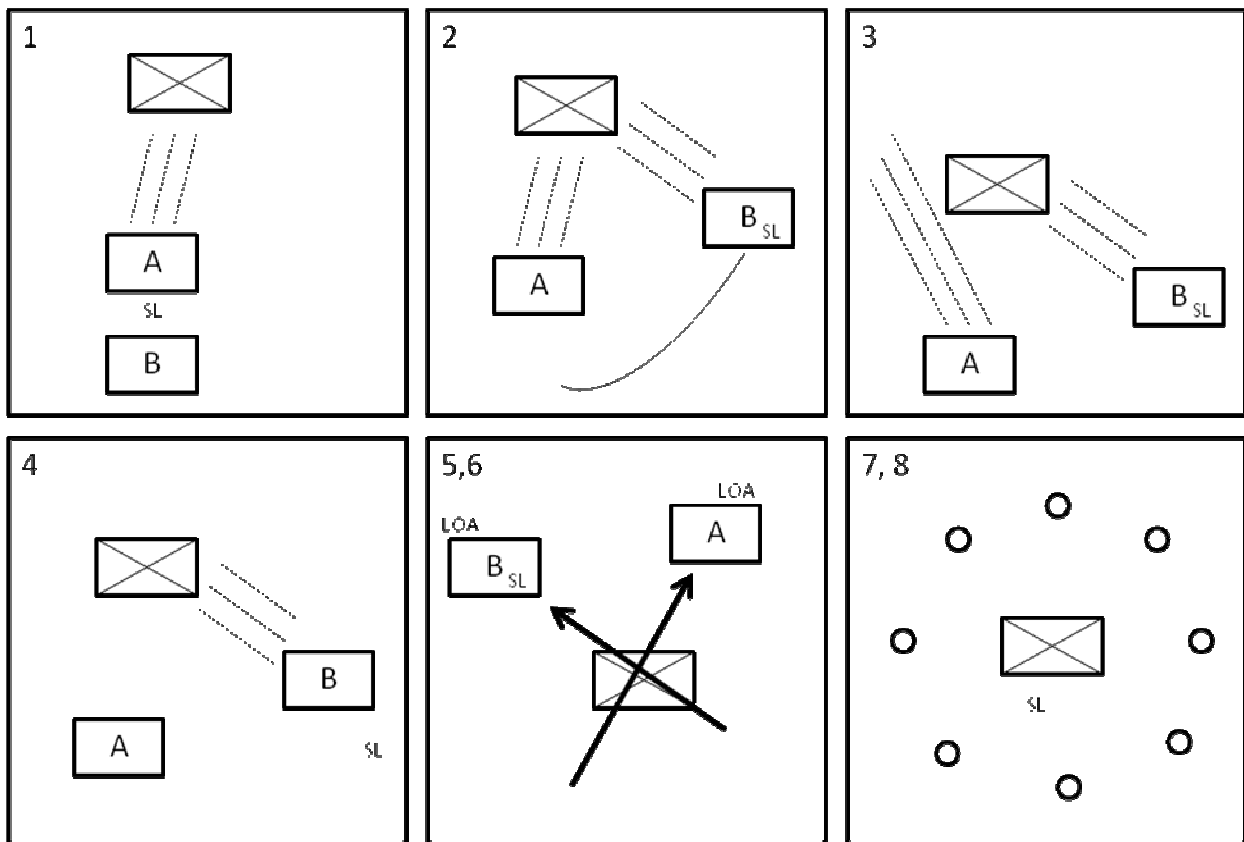

Battle Drill 1A

- 1) Alpha Team engages enemy and initiates suppressive fire
- 2) Squad leader (SL) flanks enemy with Bravo Team and initiates intersecting lines of fire
- 3) Suppressive fire element (Alpha Team) shifts fire 30 degrees
- 4) Suppressive fire element lifts fire as step 5 occurs
- 5) Assault element (Bravo Team) assaults through to Limit of Advance (LOA)
- 6) Suppressive fire element assaults through to LOA
- 7) Squad ensures 360 degree security
- 8) Actions on Objective