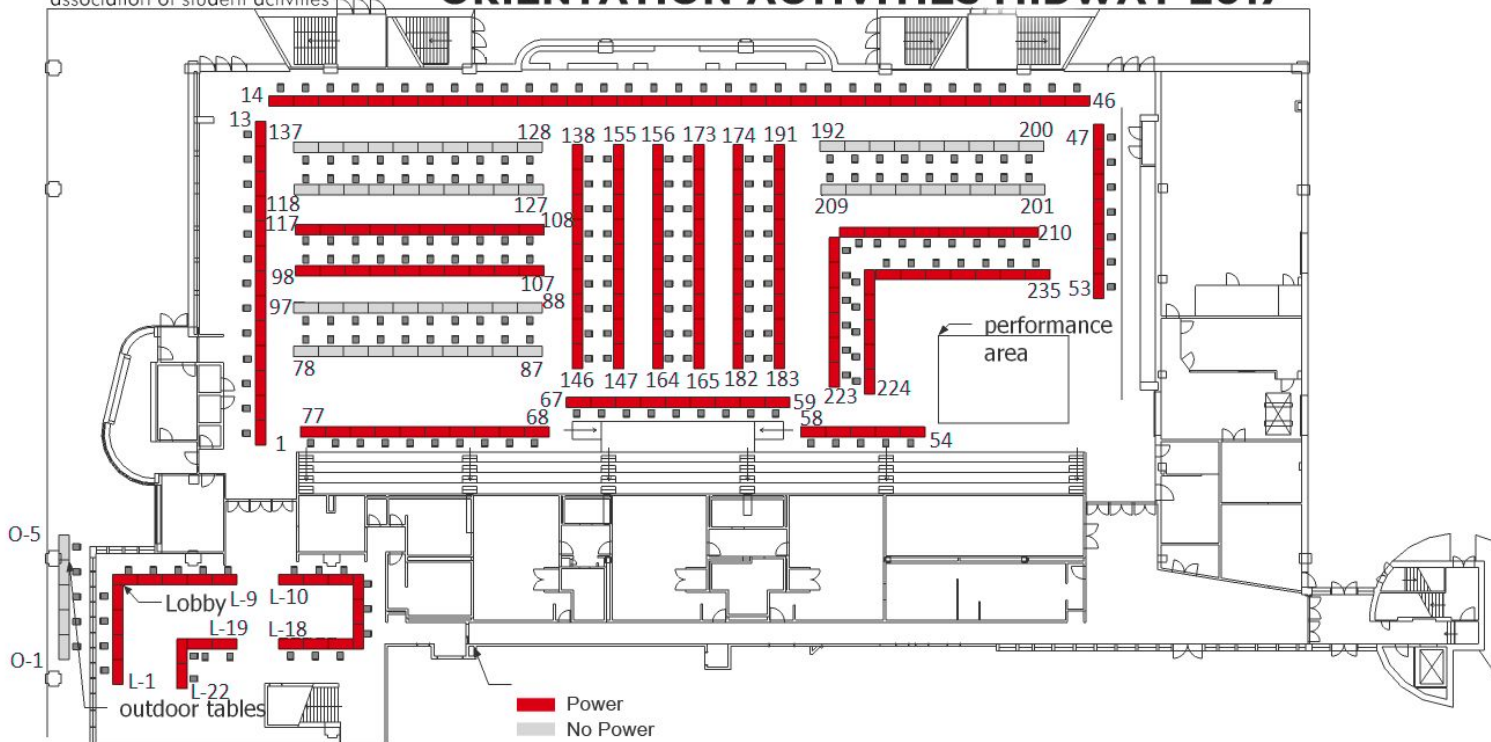

association of student activities

ORIENTATION ACTIVITIES MIDWAY 2017

Lobby: Student Activities Office, Undergraduate Association, Club Sports Council, Interfraternity Council, Panhellenic Association, Living Group Council, Association of Student Activities