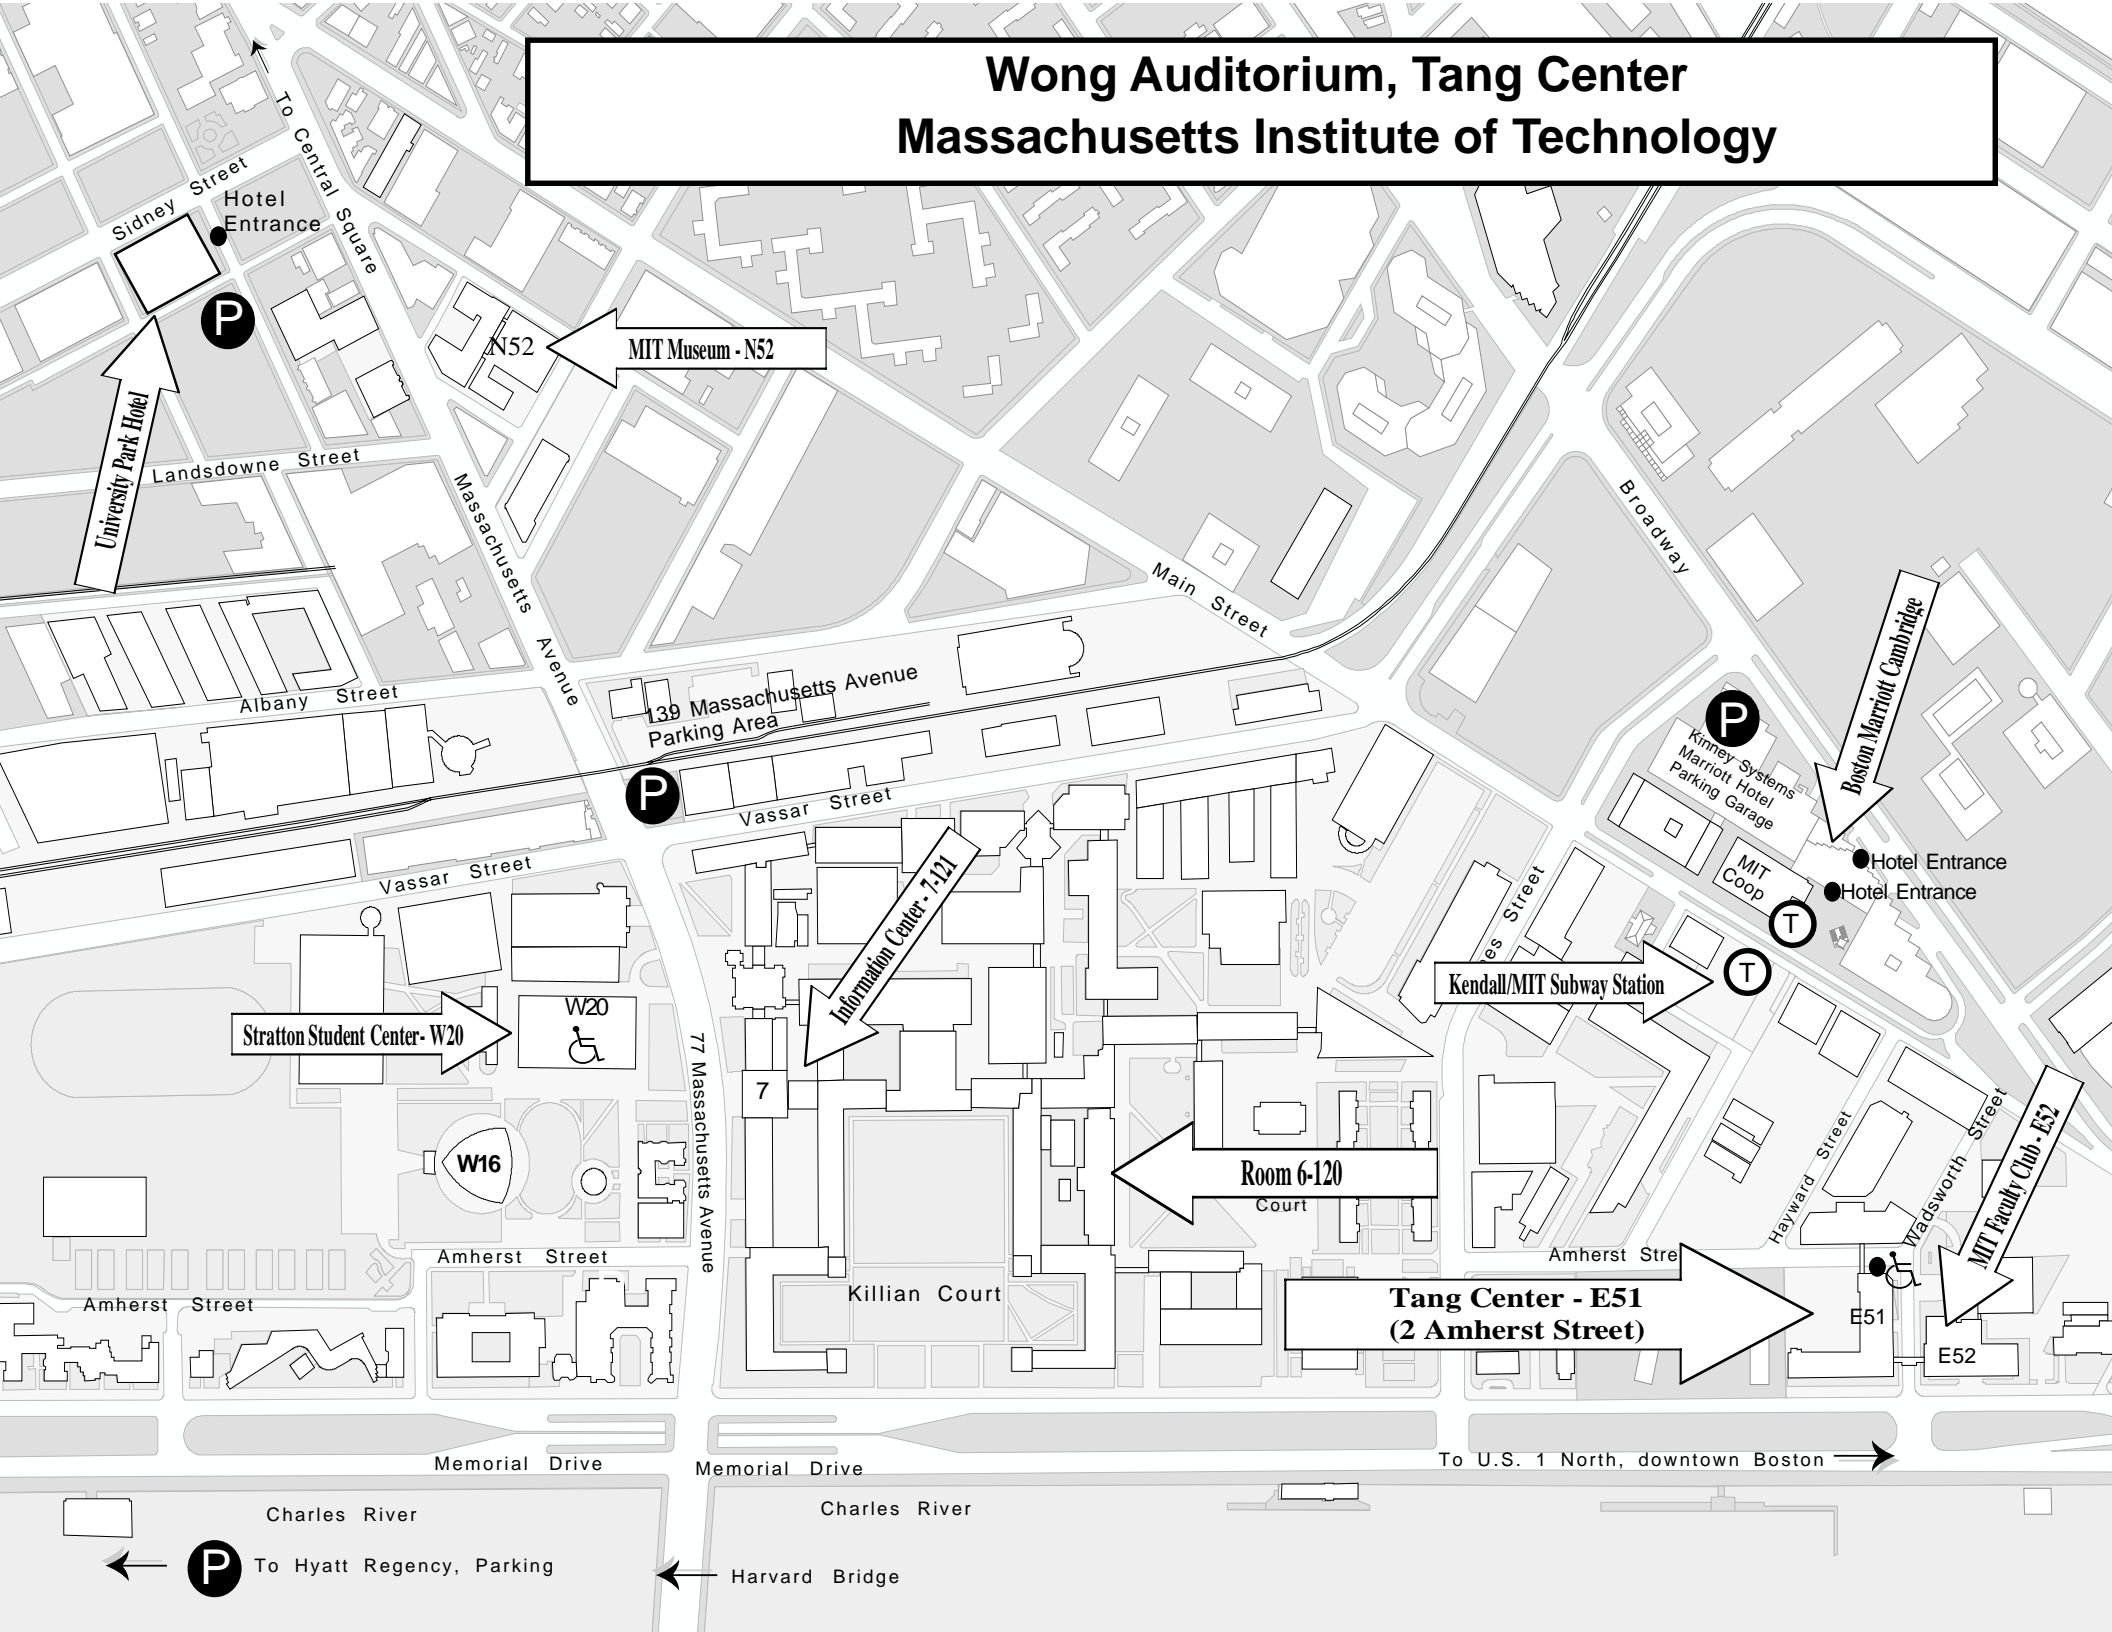

Wong Auditorium, Tang Center Massachusetts Institute of Technology

Stratton Student Center - W20

W16

Information Center - 7-121

7

Killian Court

Room 6-120
Court

Tang Center - E51
(2 Amherst Street)

MIT Faculty Club - E52

MIT Museum - N52

N52

139 Massachusetts Avenue
Parking Area

Kinney Systems
Marriott Hotel
Parking Garage

Boston Marriott Cambridge

Hotel Entrance
Hotel Entrance

Kendall/MIT Subway Station

P

To Hyatt Regency, Parking

P

Harvard Bridge

To U.S. 1 North, downtown Boston

Charles River

Charles River

Memorial Drive

Memorial Drive

Sidney Street

To Central Square

Landsdowne Street

Albany Street

Vassar Street

Amherst Street

Amherst Street