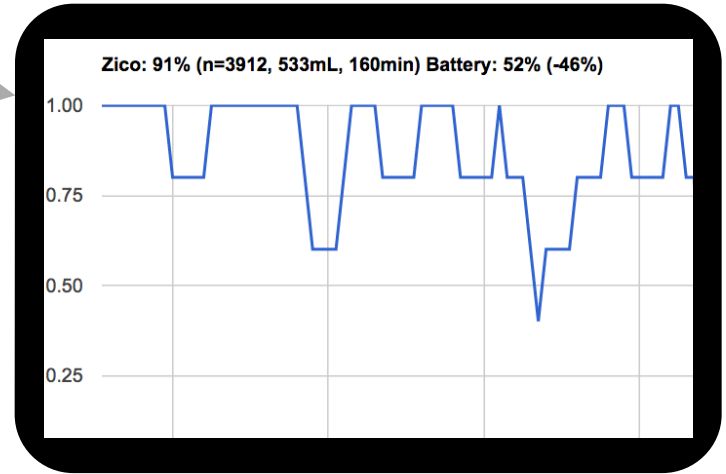

Task

HTML

Data

- wireless
- battery powered
- scalable