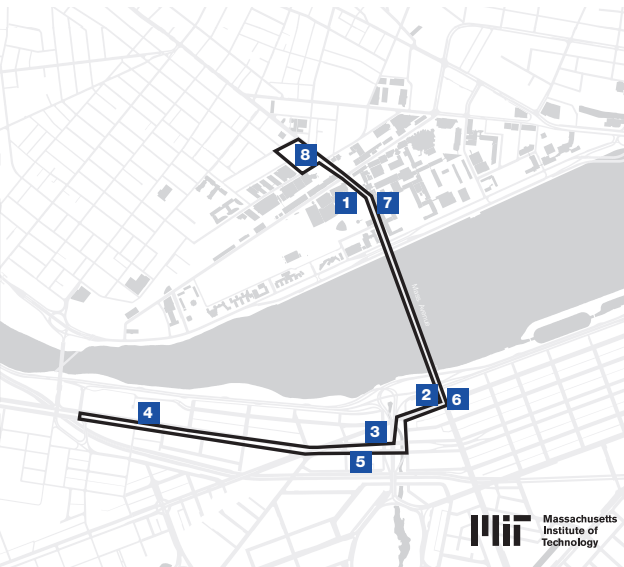

# Boston Daytime Schedule

For realtime info, please use mobile web services.

[nextbus.com](http://nextbus.com)

[m.mit.edu](http://m.mit.edu)

8:00a.m.–5:55p.m.

every  
30min

|          |                                    |      |      |
|----------|------------------------------------|------|------|
| <b>1</b> | <b>84 Mass Ave</b>                 | 8:00 | 5:30 |
| <b>2</b> | <b>Mass Ave/Beacon St</b>          | 8:05 | 5:35 |
| <b>3</b> | <b>487 Commonwealth Ave</b>        | 8:08 | 5:38 |
| <b>4</b> | <b>Commonwealth Ave/Silber Way</b> | 8:10 | 5:40 |
| <b>5</b> | <b>478 Commonwealth Ave</b>        | 8:13 | 5:43 |
| <b>6</b> | <b>Mass Ave/Beacon St</b>          | 8:19 | 5:49 |
| <b>7</b> | <b>77 Mass Ave</b>                 | 8:21 | 5:51 |
| <b>8</b> | <b>Edgerton House (NW10)</b>       | 8:25 | 5:55 |

RUNS SEPTEMBER THROUGH MAY

Massachusetts  
Institute of  
Technology