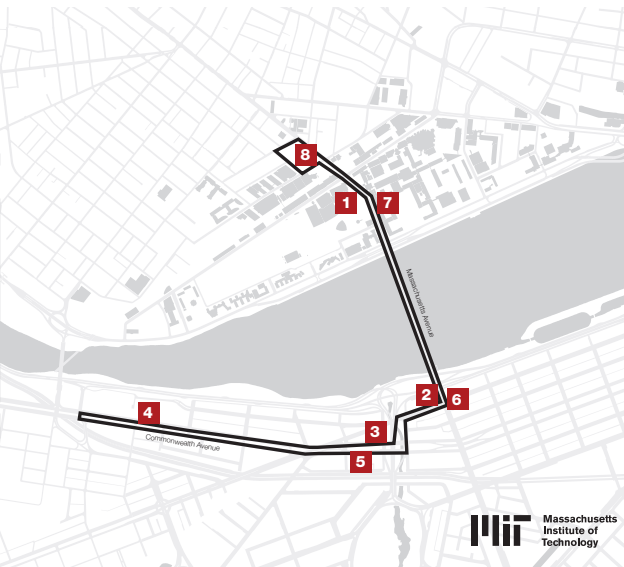

Boston Daytime Schedule

All times are approximate.

For realtime info, please use mobile web services.

nextbus.com

m.mit.edu

8am – 6pm

every
30min

| | | | |
|----------|------------------------------------|------|------|
| 1 | 84 Mass Ave | 8:15 | 5:15 |
| 2 | Mass Ave/Beacon St | | |
| 3 | 487 Commonwealth Ave | | |
| 4 | Commonwealth Ave/Silber Way | | |
| 5 | 478 Commonwealth Ave | | |
| 6 | Mass Ave/Beacon St | | |
| 7 | 77 Mass Ave | | |
| 8 | Edgerton House (NW10) | 8:45 | 5:45 |

RUNS SEPTEMBER THROUGH MAY

Massachusetts
Institute of
Technology