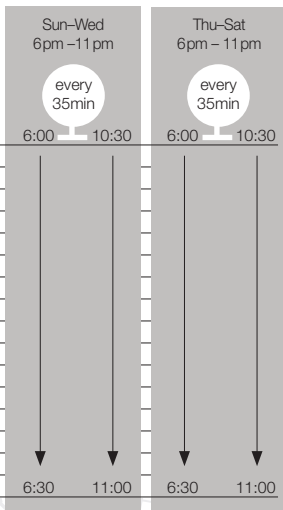

Campus Route Schedule

All times are approximate.

For realtime info, please use mobile web services.

nextbus.com

m.mit.edu

- 1 84 Mass Ave
- 2 Amherst St/Kresge (W16)
- 3 Burton Connor (W51)
- 4 Tang/Westgate (W84/W85)
- 5 600 Memorial Dr (W98)
- 6 Simmons Hall (W79)
- 7 Z-Center (W35)
- 8 Edgerton House (NW10)
- 9 Albany St/Pacific St
- 10 70 Pacific St
- 11 Mass Ave/Sidney St
- 12 Main St/Windsor St
- 13 Main St/Koch (76)
- 14 Kendall Square MBTA station
- 15 Amherst St/Wadsworth St
- 16 Media Lab (E14)
- 17 Mass Ave