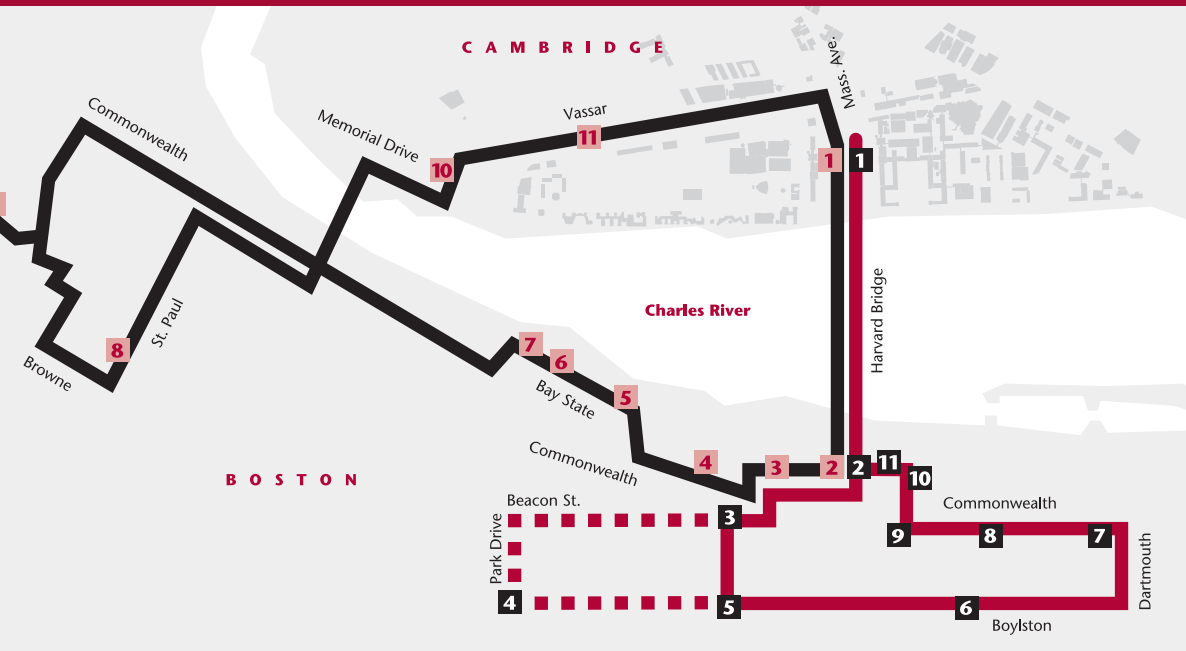

Saferide Shuttle

Cambridge

Cambridge West Stops

- 1 **84 Mass. Ave**
- 2 **W4 / McCormick** — Ashdown House, Green Hall, Baker House, Kresge and the Chapel
- 3 **W51 / Burton** — fraternities at 372, 400, 403, 405 and 407 Memorial Drive, including tennis bubble and the Six Club
- 4 **W70 / New House** — McGregor House and Next House
- 5 **W85 / Tang / Westgate** — New House, Tang Hall, Westgate High/Low Rise
- 6 **W79 / Simmons**
- 7 **WW15 (Request)**
- 8 **Brookline St @ Chestnut St**
- 9 **Putnum Ave @ Magazine St**
- 10 **River St @ Fairmont St**
- 11 **River St @ Upton St**
- 12 **River St @ Franklin St**
- 13 **Sydney @ Green St**
- 14 **NW86 / 70 Pacific St**
- 15 **NW30 / Warehouse**
- 16 **NW10 / Edgerton**

Boston

Boston West Stops

- 1 **84 Mass. Ave** — pick-up location for all stops to Boston as well as the stop for the main campus, W20
- 2 **Mass Ave @ Beacon St**
- 3 **528 Beacon St**
- 4 **487 Commonwealth Ave**
- 5 **64 Bay State Rd**
- 6 **111 Bay State Rd**
- 7 **155 Bay State Rd**
- 8 **259 St Paul St (ET)**
- 9 **58 Manchester Rd (ZBT)**
- 10 **550 Memorial Drive (Tang)**
- 11 **Simmons Hall**

Boston East Stops

- 1 **84 Mass. Ave** — pick-up location for all stops to Boston as well as the stop for the main campus, W20
- 2 **Mass. Ave / Beacon St**
- 3 **478 Commonwealth Ave**
- 4 **Vanderbilt Hall** — on request only
- 5 **28 Fenway**
- 6 **Prudential Center**
- 7 **229 Commonwealth Ave**
- 8 **253 Commonwealth Ave**
- 9 **32 Hereford St**
- 10 **450 Beacon St**
- 11 **Beacon St. at Mass. Ave**