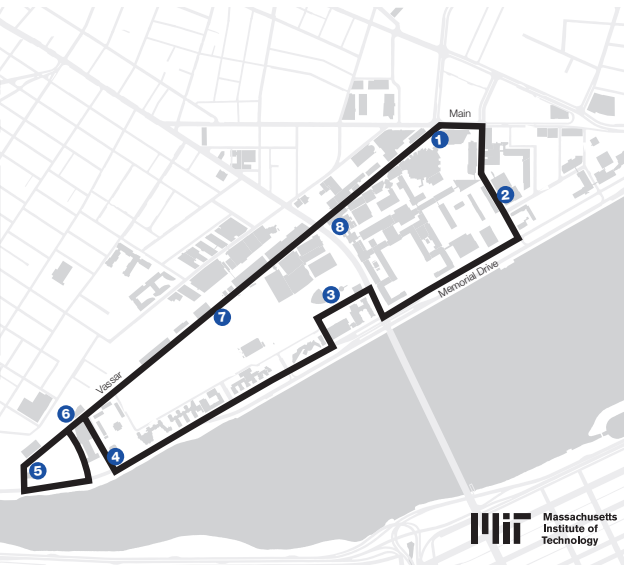

Tech Shuttle Afternoon Schedule

For realtime info, please use mobile web services.

nextbus.com

m.mit.edu

2:35p.m.–7:10p.m.

every
20min

every
10min

every
20min

1	Main St/Vassar St	2:35	4:05	5:55	6:55
2	Media Lab	2:38	4:08	5:58	6:58
3	Amherst St @ Kresge	2:41	4:11	6:01	7:01
4	Tang/Westgate	2:43	4:13	6:03	7:03
5	Vassar St @ W98	2:44	4:14	6:04	7:04
6	Amesbury St @ W92	2:45	4:15	6:05	7:05
7	Simmons Hall	2:46	4:18	6:08	7:08
8	Vassar St/Mass Ave	2:49	4:19	6:09	7:09

RUNS 2018-2019

Massachusetts
Institute of
Technology