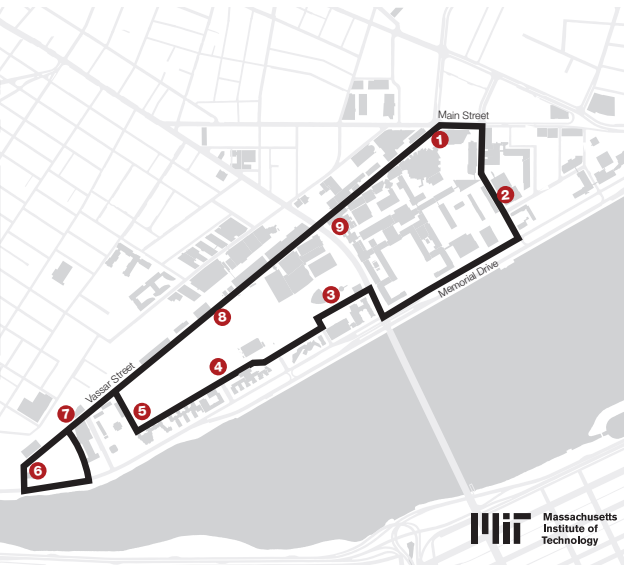

Tech Shuttle Afternoon Schedule

All times are approximate.

For realtime info, please use mobile web services.

nextbus.com

m.mit.edu

2:30pm – 7:45pm

	every 20min	every 10min	every 20min	
1 Main St/Vassar St	2:35	4:05	5:55	7:30
2 Media Lab				
3 Amherst St @ Kresge				
4 Burton Connor (W51)				
5 Tang/Westgate				
6 Vassar St @ W98				
7 Amesbury St @ W92				
8 Simmons Hall				
9 Vassar St/Mass Ave	2:50	4:20	6:10	7:45

RUNS 2019-2020

Massachusetts
Institute of
Technology