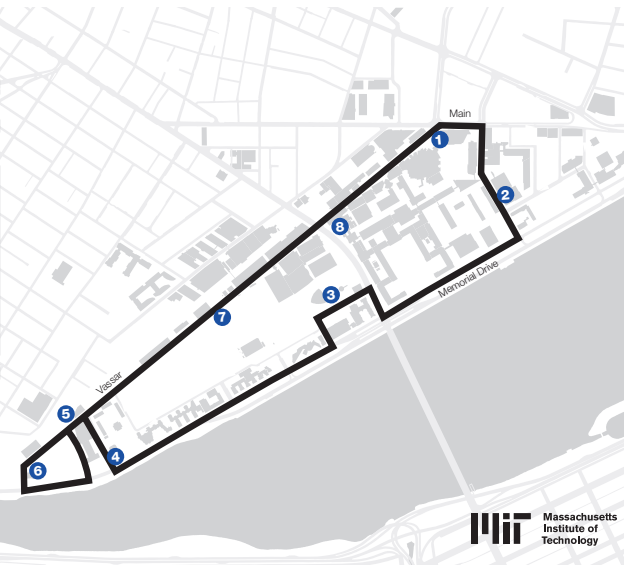

Tech Shuttle Afternoon Schedule

For realtime info, please use mobile web services.

nextbus.com

m.mit.edu

2:35p.m.–7:10p.m.

every
20min

every
10min

every
20min

1	Main St/Vassar St	2:35	4:05	5:55	6:55
2	Media Lab	2:38	4:08	5:58	6:58
3	Amherst St @ Kresge	2:41	4:11	6:01	7:01
4	Tang/Westgate	2:43	4:13	6:03	7:03
5	Amesbury St @ W92	2:44	4:14	6:04	7:04
6	Vassar St @ W98	2:45	4:15	6:05	7:05
7	Simmons Hall	2:46	4:18	6:08	7:08
8	Vassar St/Mass Ave	2:49	4:19	6:09	7:09

RUNS SUMMER 2018

Massachusetts
Institute of
Technology