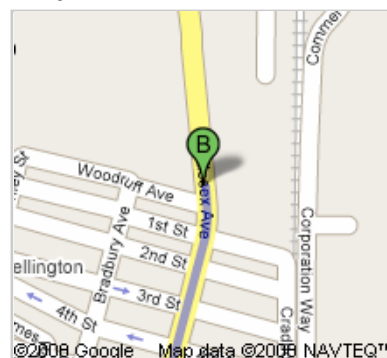

End

Map data ©2008 NAVTEQ™, Sanborn