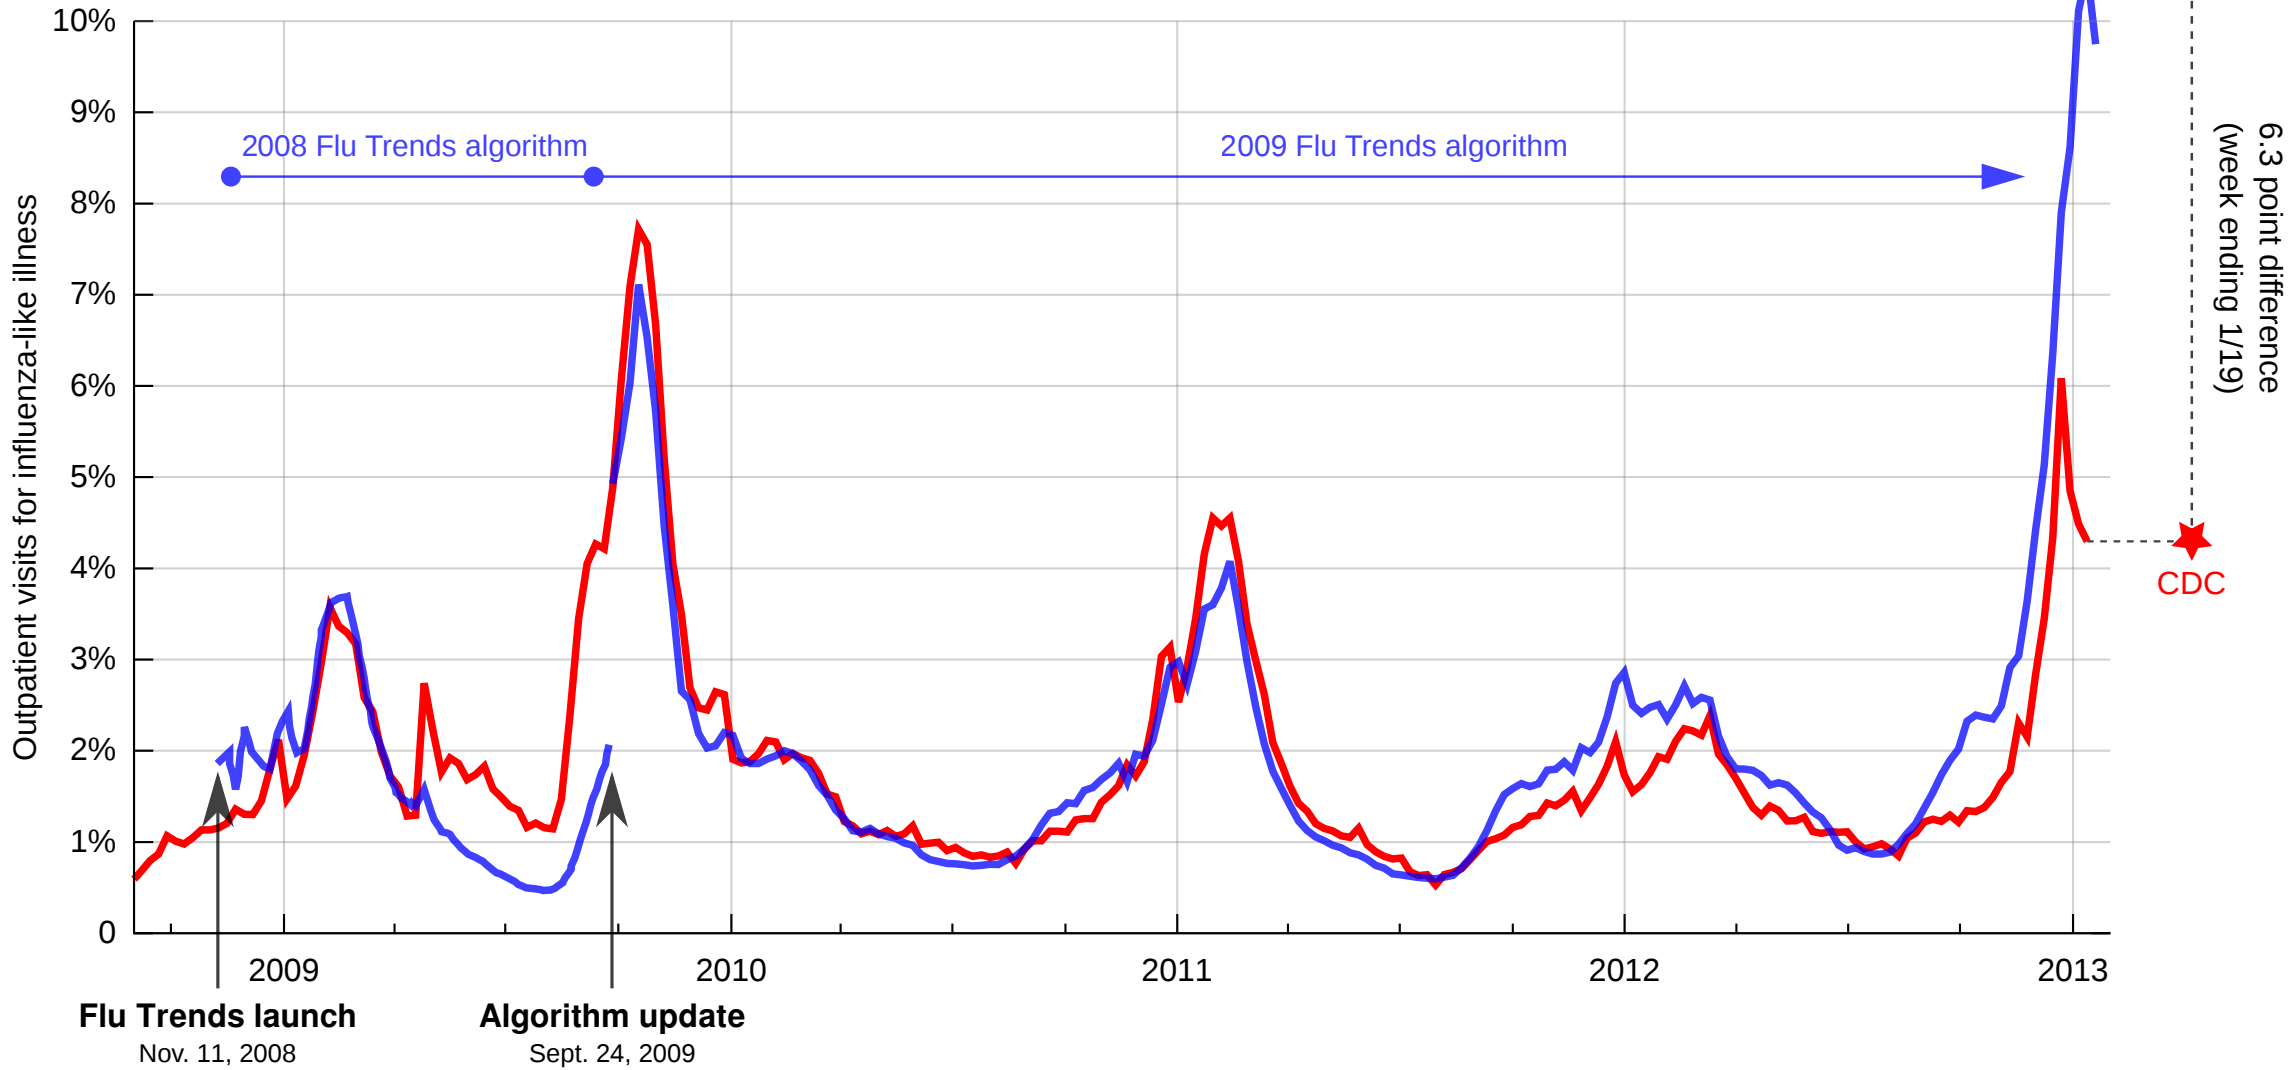

Google Flu Trends appears to be overstating 2012-13 U.S. flu intensity

Flu Trends launch
Nov. 11, 2008

Algorithm update
Sept. 24, 2009