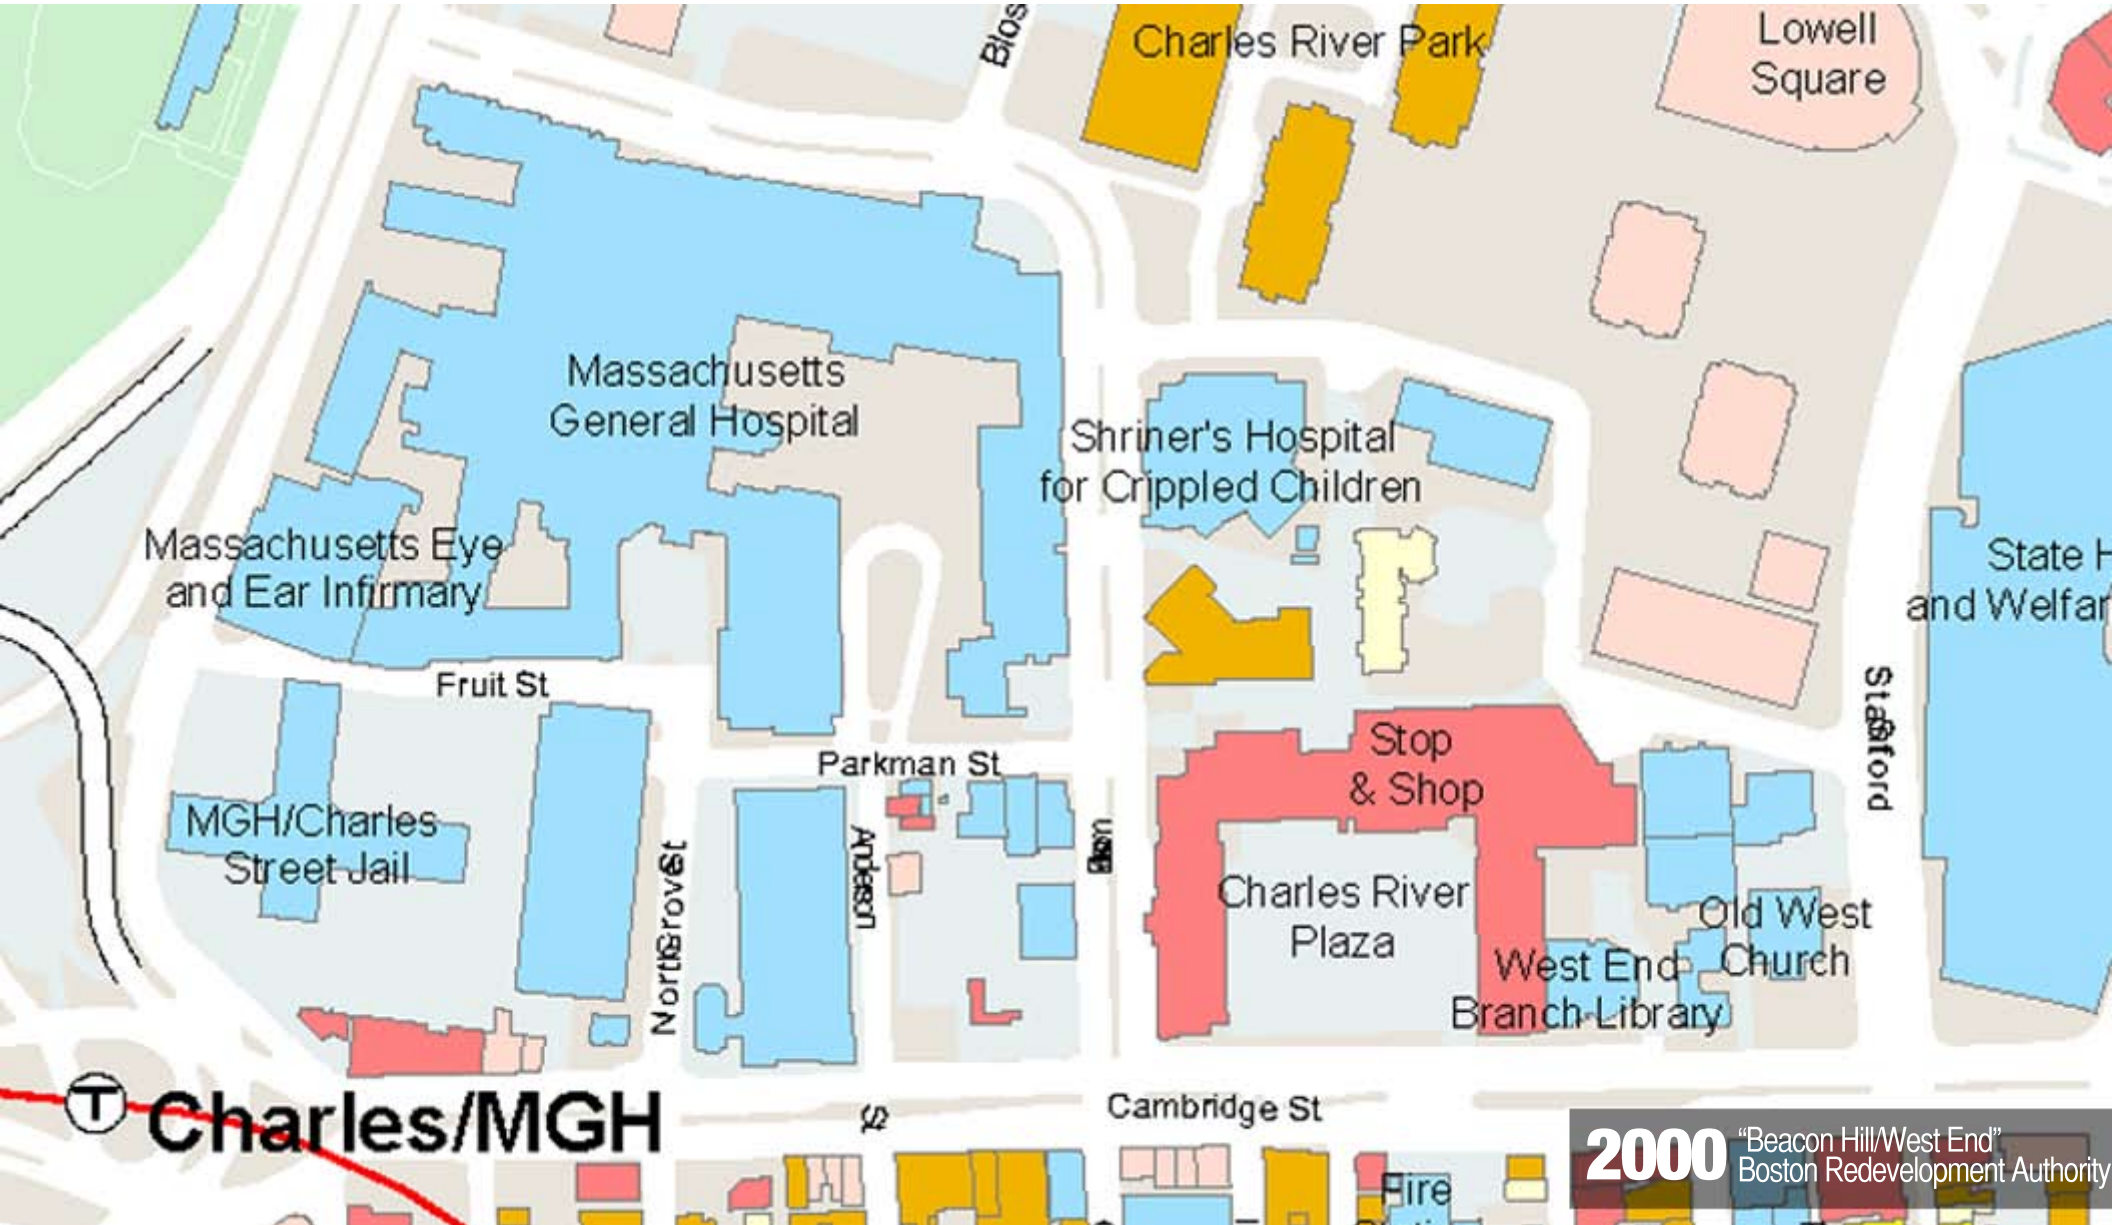

1776 "A Plan for Boston"
William Faden

1867 "Insurance Map of Boston" Daniel A. Sanborn

1867 "Insurance Map of Boston"
Daniel A. Sanborn

1900 "Boston, Massachusetts"
Sanborn Map Company

1938 "Boston, Massachusetts"
Sanborn Map Company

1951 "Boston, Massachusetts"
Sanborn Map Company

Charles/MGH

2000 "Beacon Hill/West End"
Boston Redevelopment Authority