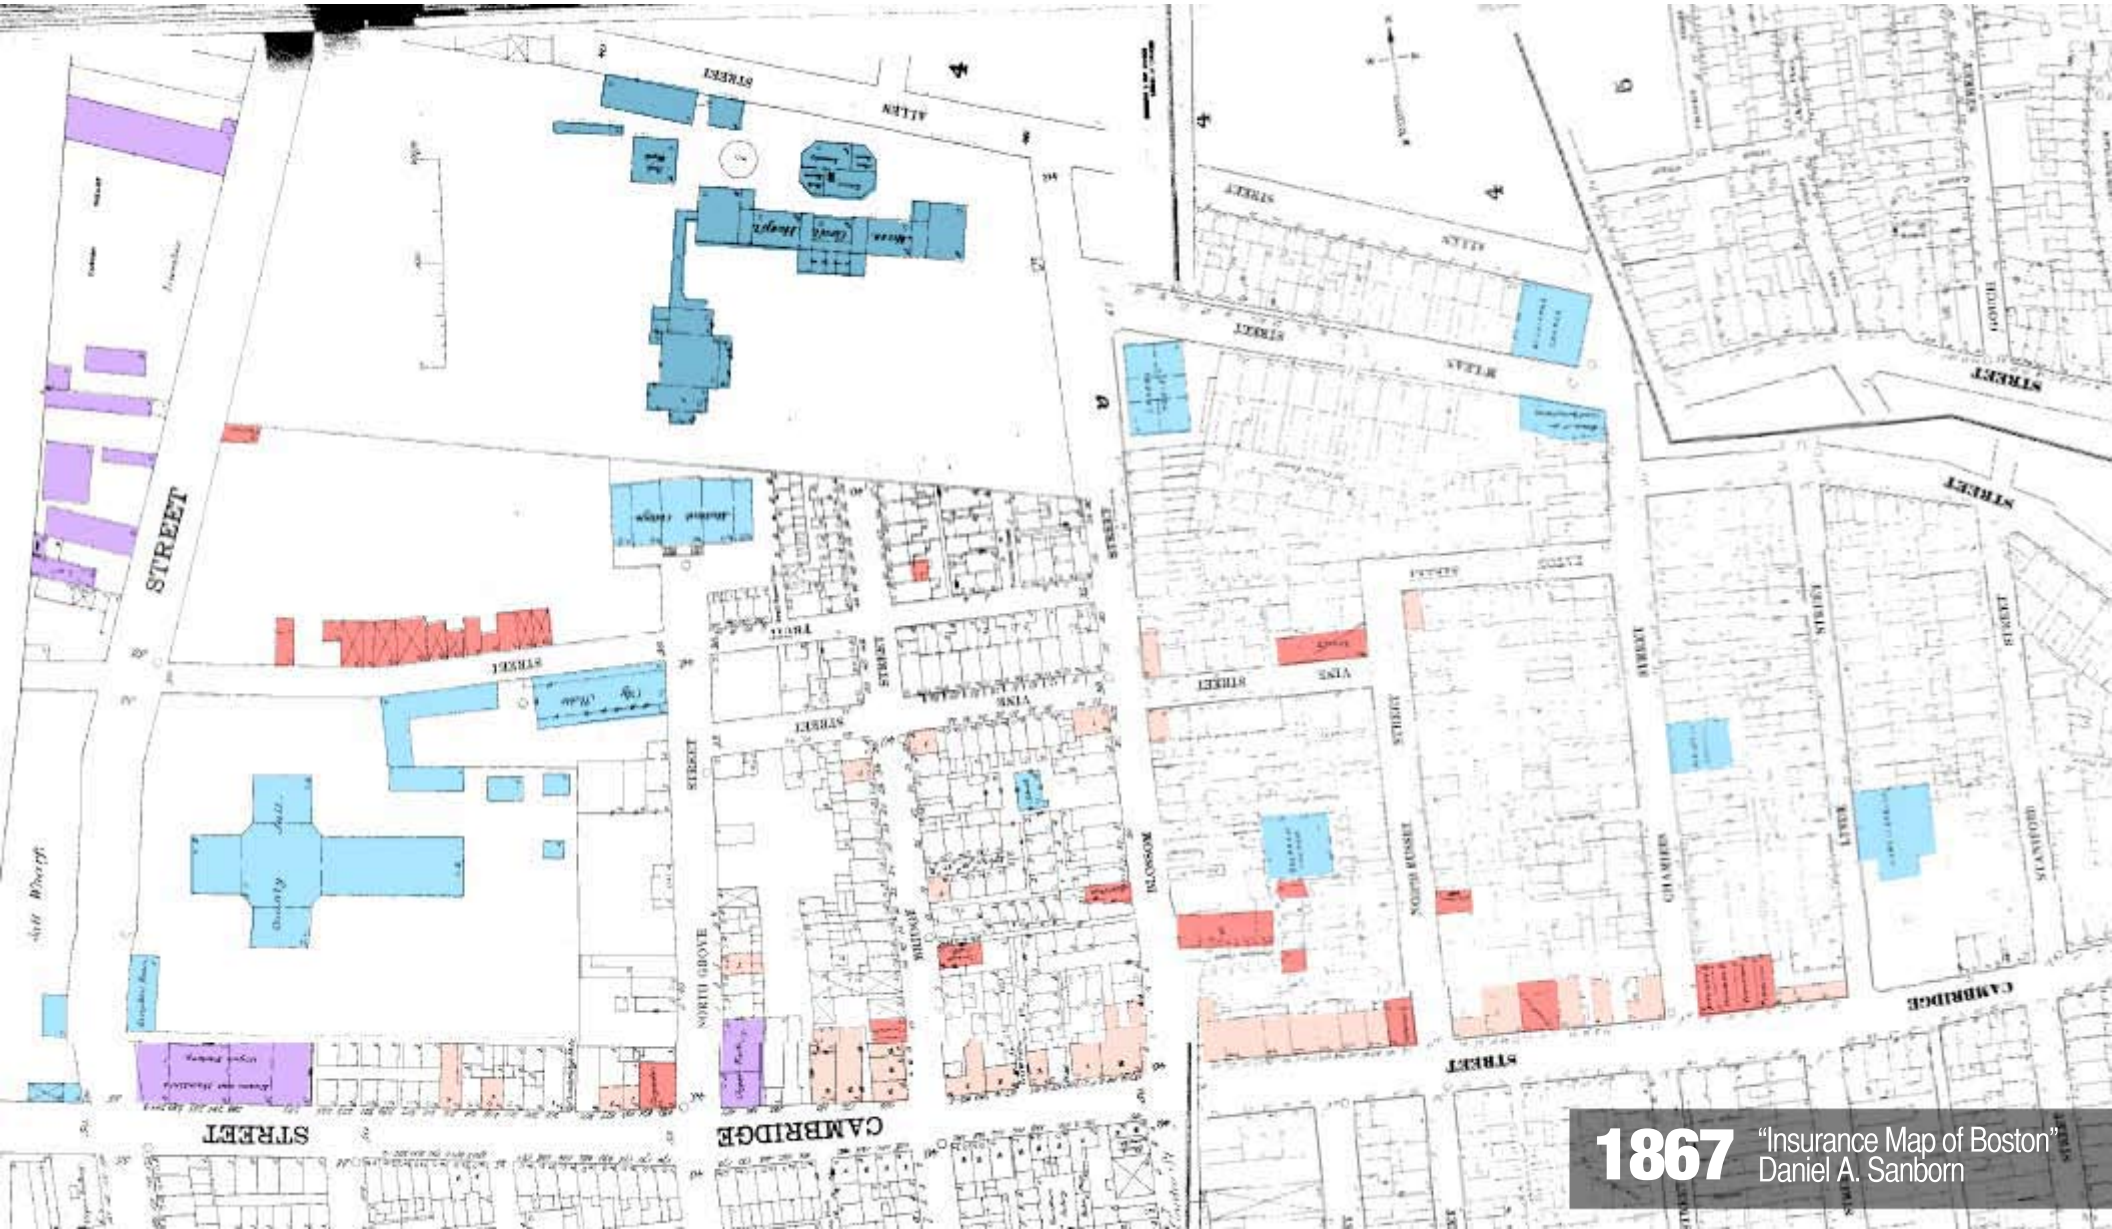

1776 "A Plan for Boston"
William Faden

1867 "Insurance Map of Boston" Daniel A. Sanborn

1867 "Insurance Map of Boston"
Daniel A. Sanborn

1900 "Boston, Massachusetts"
Sanborn Map Company

1938 "Boston, Massachusetts"
Sanborn Map Company

1951 "Boston, Massachusetts"
Sanborn Map Company

Charles/MGH

2000 "Beacon Hill/West End"
Boston Redevelopment Authority