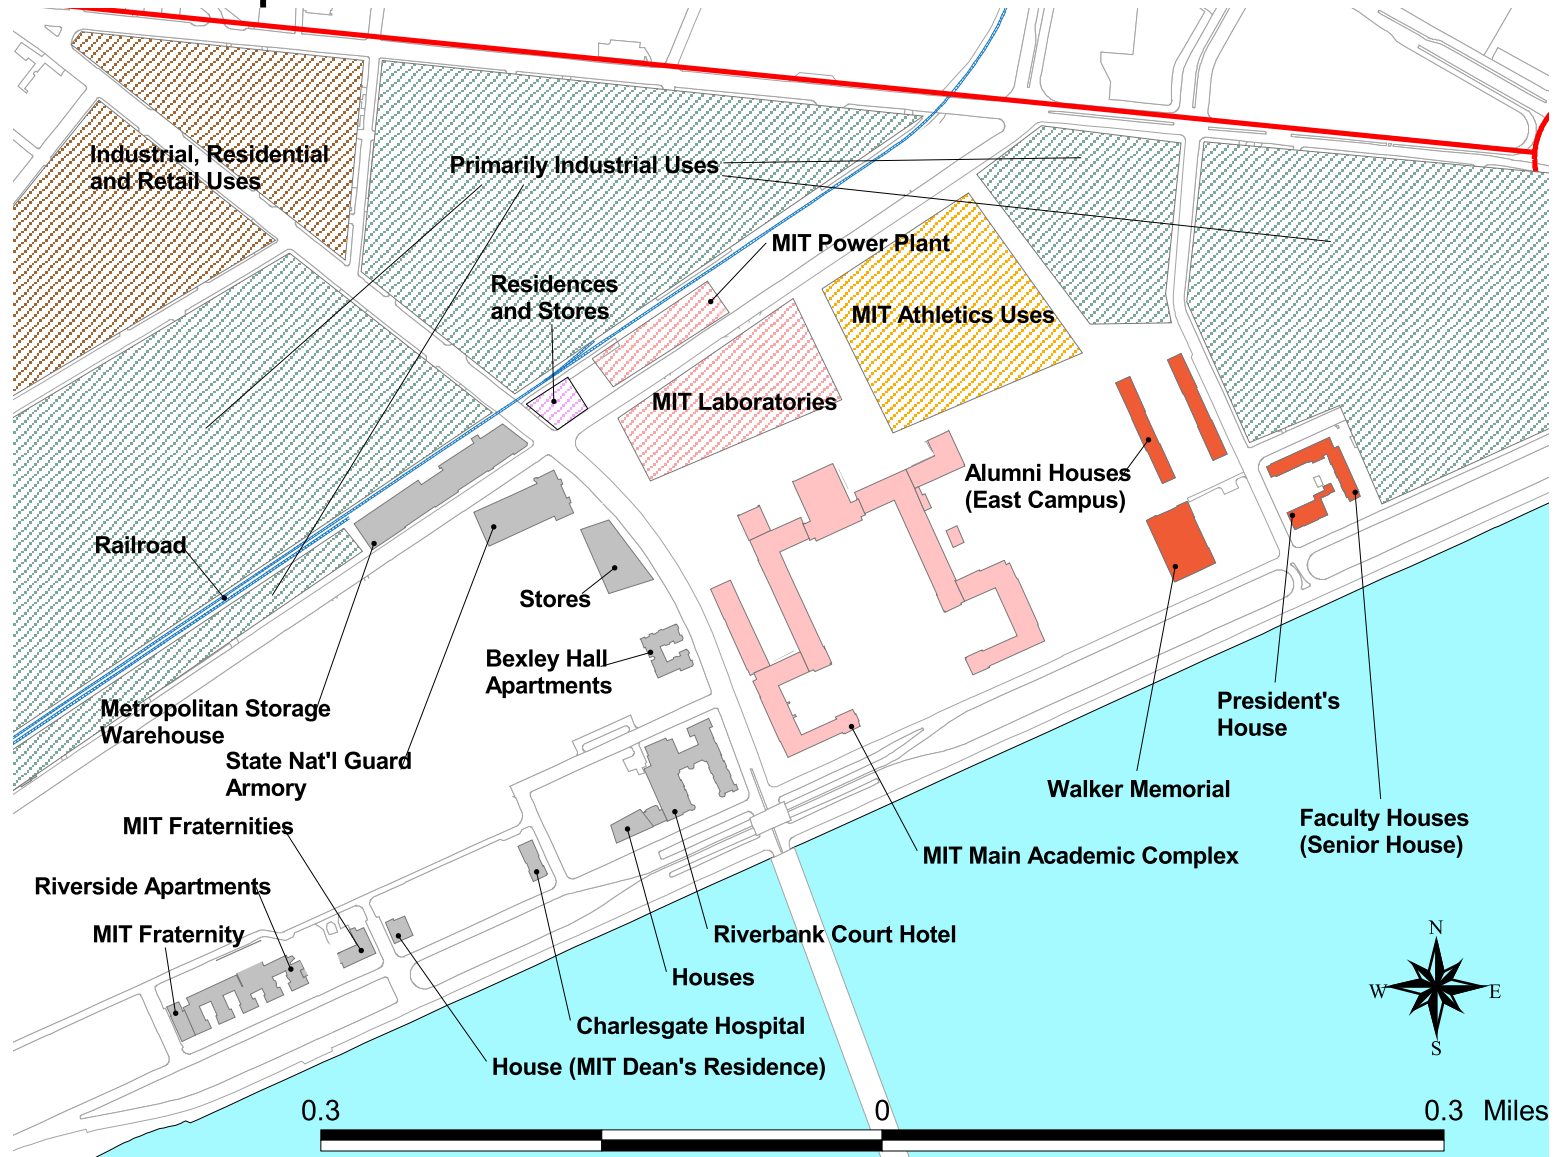

2-1 MIT Campus 1931

Sources: Sanborn 1934, MIT Department of Facilities, City of Cambridge. Author: Jeff Roberts