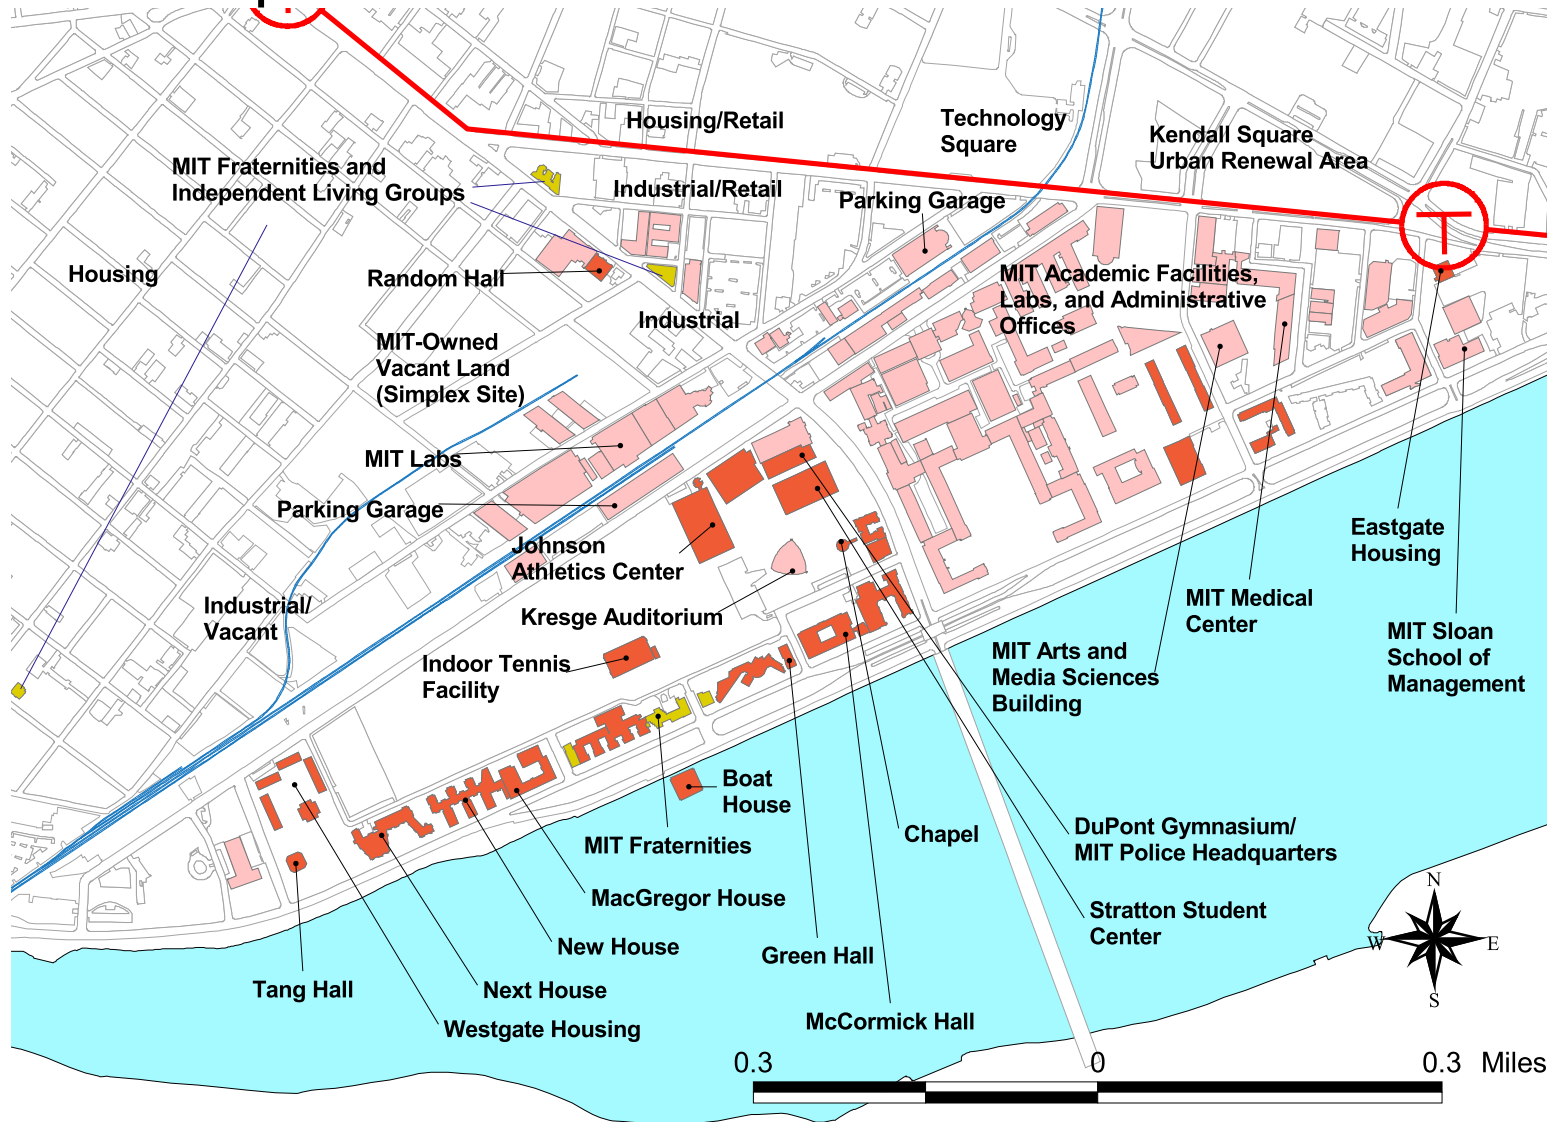

2-3 MIT Campus 1983

Sources: MIT Department of Facilities, City of Cambridge. Author: Jeff Roberts.
 * Off-campus neighborhood buildings based on 1995 City of Cambridge data.