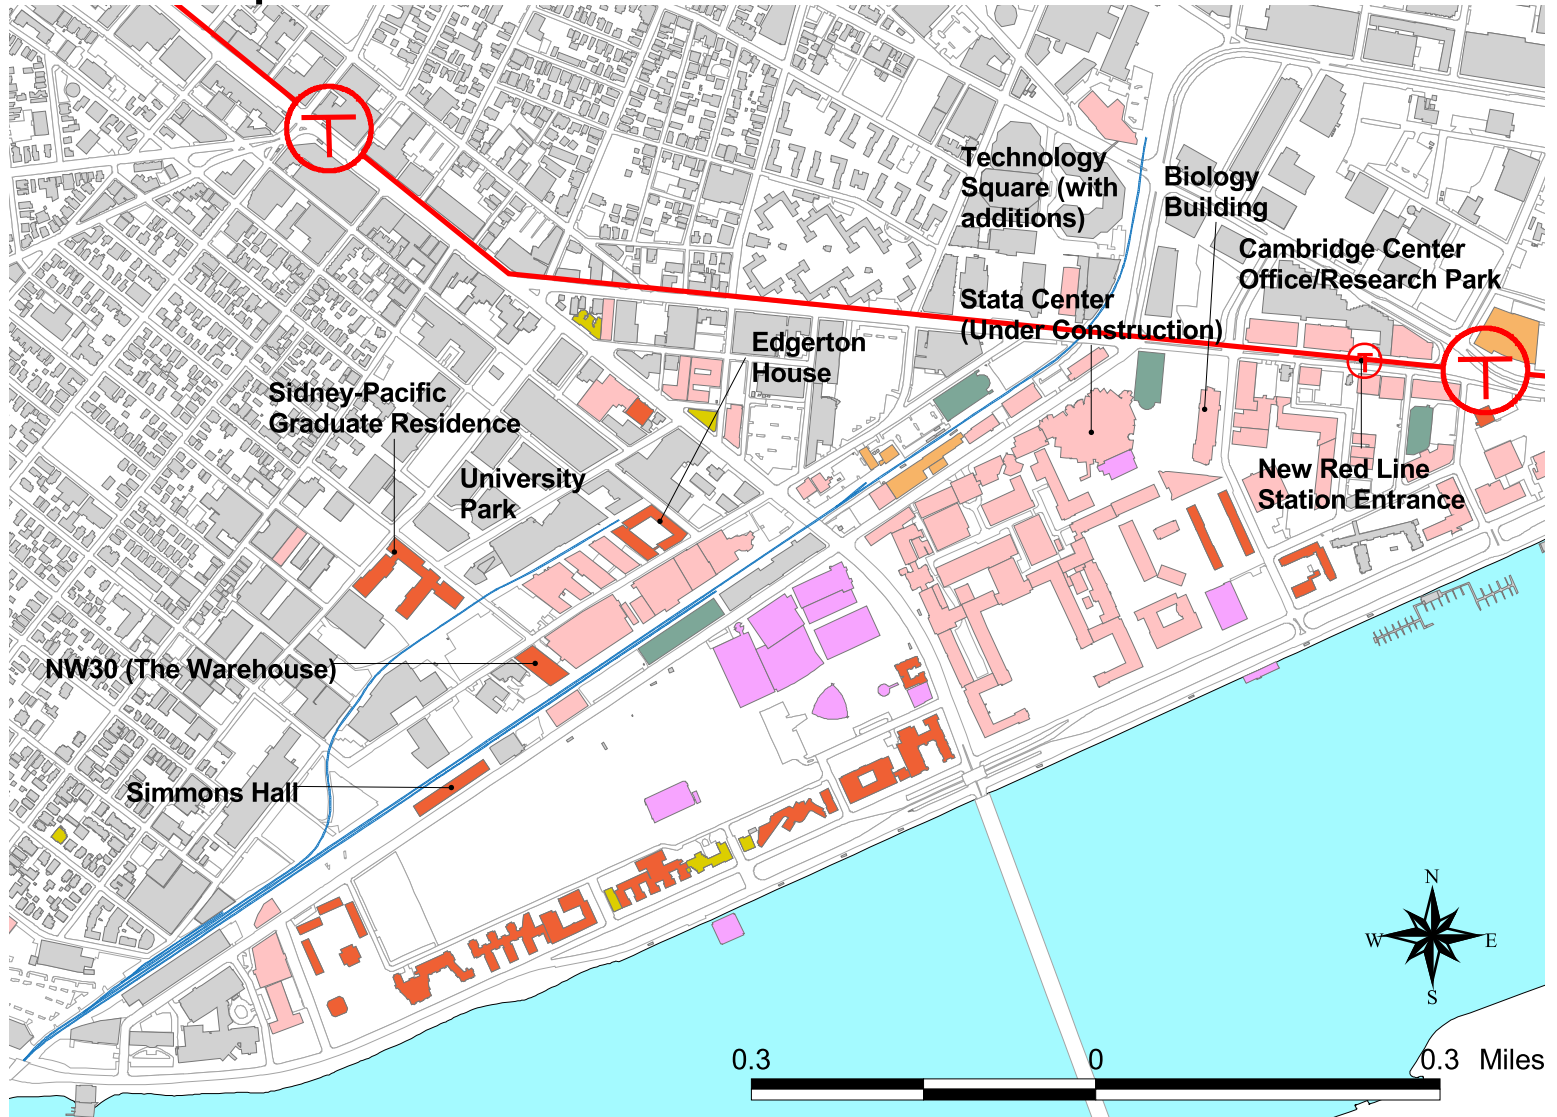

## 2-4 MIT Campus 2002

Sources: MIT Department of Facilities, City of Cambridge. Author: Jeff Roberts.  
\* Off-campus neighborhood buildings based on 1995 City of Cambridge data.