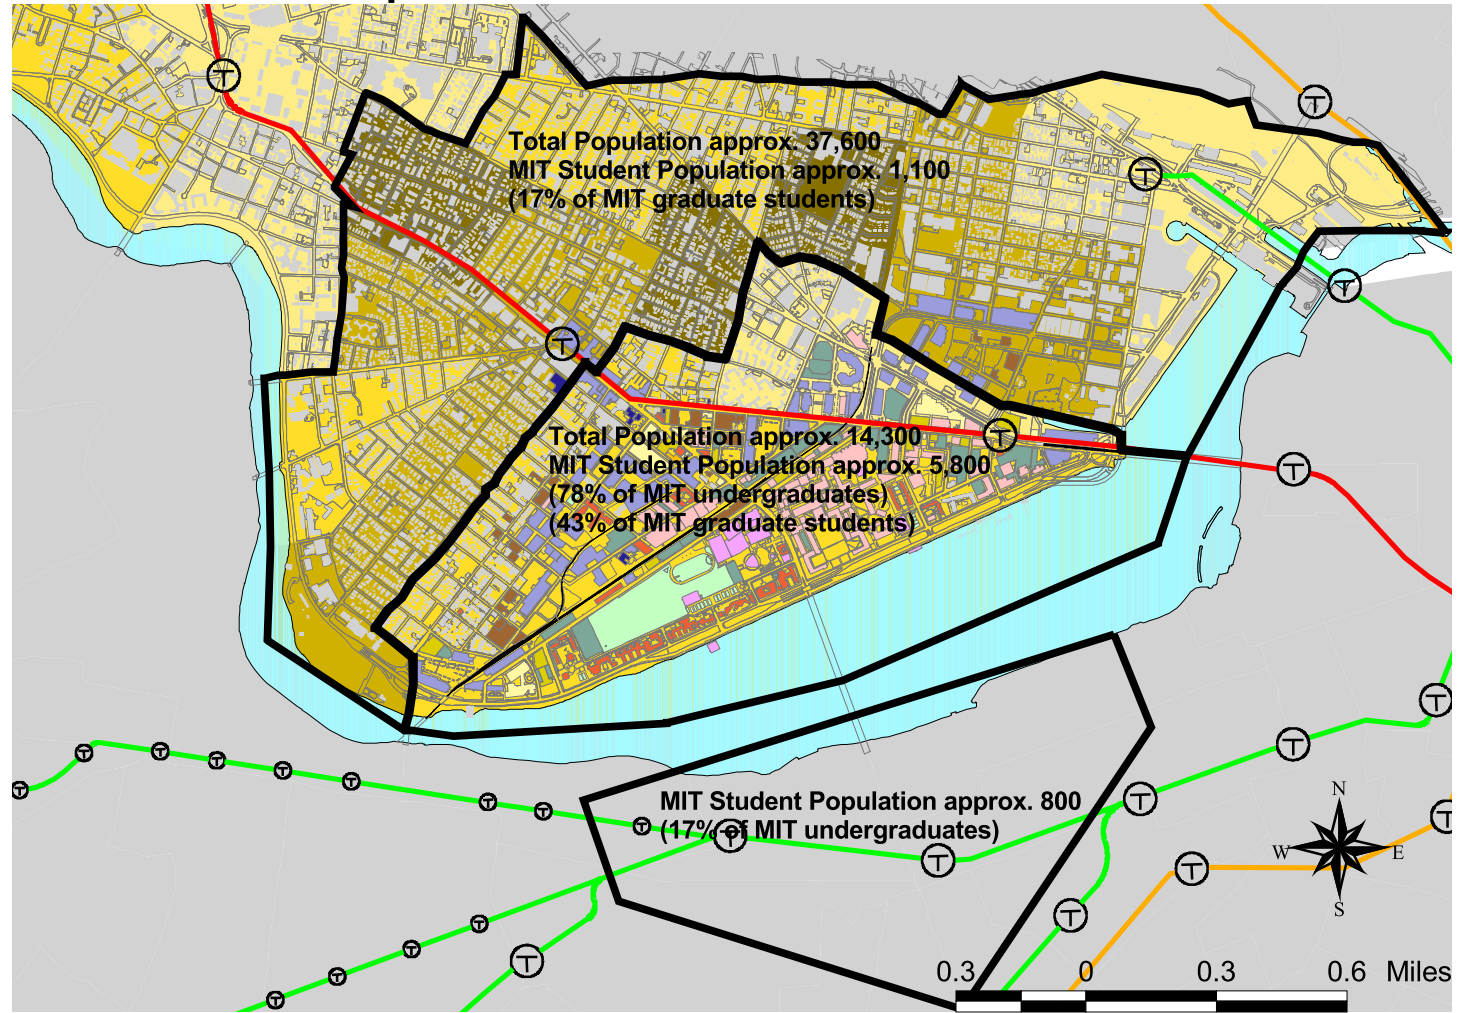

3-4 MIT Student Population in Extended Area

Cambridge Census Tracts

- 0.03 - 0.105
- 0.105 - 0.366
- 0.366 - 0.778
- 0.778 - 1.396
- 1.396 - 2.596
- Outside Cambridge

(figures represent population density of off-campus MIT graduate students in persons/acre)

Shapefile Sources: MIT Department of Facilities, City of Cambridge, US Census Department.
 Figures estimated based on combined information from the MIT Office of the Registrar, the MIT Housing Office Website, the City of Cambridge website, and the 2002 MIT Town-Gown Report.
 Author: Jeff Roberts