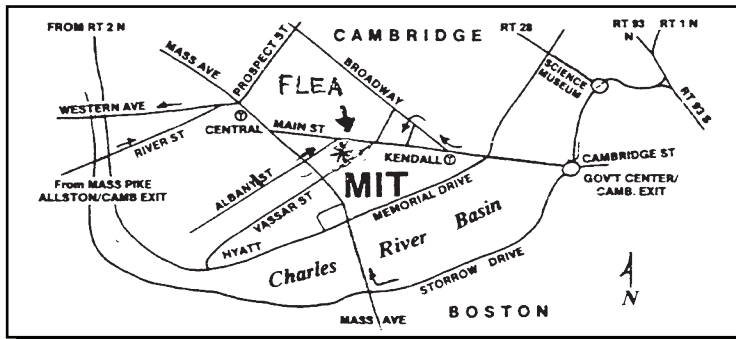

• VALUABLE FLYER — Buyer's discount $1 with this flyer or a photocopy •
COMPUTERS—ELECTRONICS—HAM RADIO

All Summer **FLEA at MIT**

Third Sunday, April thru October

April 19, May 17, June 21, July 19, August 16, September 20, and October 18, 2009

APRIL 19th

9 am to 2 pm
(Sellers Setup 7am)

*Celebrating
100 years of
ham radio at
MIT and
Harvard!*

Albany and Main Sts

Outdoor Lot and Garage (6'8" clearance)

Cambridge, Massachusetts

- Buyers $5 • Sellers $20 1st space; $15 each additional space
- Season Pass $99 1st space; $70 each additional space
- Sellers advance $17 1st; $12/additional space if mailed by the 5th

FREE!

Off Street
Buyers Parking
for More Than
1,000 Cars

For more info:
617-253-3776
(9-5 M-F)

Talk-in 146.52 & 449.725/444.725 W1XM/R • PL 114.8 (2A)

SPONSORED BY: the Harvard Wireless Club (W1AF), the MIT Electronics Research Society, the MIT UHF Repeater Association (W1XM), and the MIT Radio Society (W1MX)

**Seller's
Discount
Advance
Registration**

(If mailed by 5th of month.
Discount season pass orders
must be received by April 19.
Lock in your rate now!)

Check Our Web Site:
WWW.SWAPFEST.US

**HARVARD WIRELESS CLUB
MIT ELECTRONICS RESEARCH SOCIETY
MIT UHF REPEATER ASSOCIATION
MIT RADIO SOCIETY** | **FLEA MARKET**

Name _____ Call Sign _____

Address _____ Phone _____

City _____ State _____ Zip _____

Spaces required: ___ Season ___ Apr ___ May ___ Jun ___ Jul ___ Aug ___ Sep ___ Oct

Seller - $17 1st space $12 each additional × _____ = _____
(Includes 1 admission) Spaces Wanted $ Enclosed

— MAKE CHECKS PAYABLE TO: MIT RADIO SOCIETY —
Mail to: **W1GSL, P.O. Box 397082, Cambridge, MA 02139-7082**
— INCLUDE SASE FOR RECEIPT —