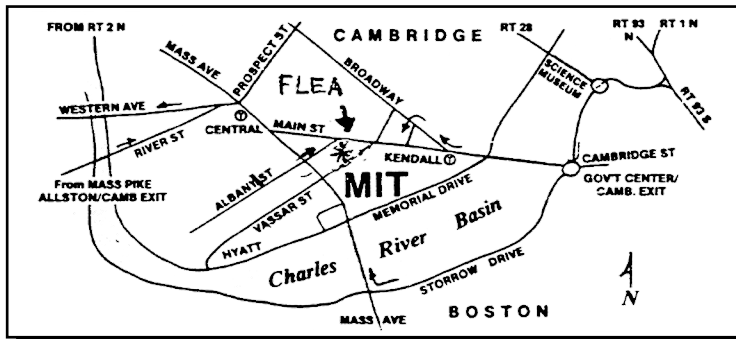

• VALUABLE FLYER — Buyer's discount $1 with this flyer or a photocopy •
COMPUTERS—ELECTRONICS—HAM RADIO

All Summer **FLEA at MIT**

Third Sunday, April thru October

April 19, May 17, June 21, July 19, August 16, September 20, and October 18, 2009

OCTOBER 18th

9 am to 2 pm

(Sellers Setup 7am)

*Celebrating
100 years of
ham radio at
MIT and
Harvard!*

Albany and Main Sts

Outdoor Lot and Garage (6'8" clearance)

Cambridge, Massachusetts

- Buyers $5 • Sellers $20 1st space; $15 each additional space
- Season Pass $99 1st space; $70 each additional space
- Sellers advance $17 1st; $12/additional space if mailed by the 5th

FREE!

Off Street
Buyers Parking
for More Than
1,000 Cars

For more info:
617-253-3776
(9-5 M-F)

Talk-in 146.52 & 449.725/444.725 W1XM/R • PL 114.8 (2A)

SPONSORED BY: the Harvard Wireless Club (W1AF), the MIT Electronics Research Society, the MIT UHF Repeater Association (W1XM), and the MIT Radio Society (W1MX)

Seller's Discount Advance Registration

(If mailed by 5th of month.)

Check Our Web Site:
WWW.SWAPFEST.US

**HARVARD WIRELESS CLUB
MIT ELECTRONICS RESEARCH SOCIETY
MIT UHF REPEATER ASSOCIATION
MIT RADIO SOCIETY** | **FLEA MARKET**

Name _____ Call Sign _____

Address _____ Phone _____

City _____ State _____ Zip _____

Spaces required: ___ Season ___ Apr ___ May ___ Jun ___ Jul ___ Aug ___ Sep ___ Oct

Seller - $17 1st space $12 each additional × _____ = _____
(Includes 1 admission) Spaces Wanted $ Enclosed

— MAKE CHECKS PAYABLE TO: MIT RADIO SOCIETY —
Mail to: **W1GSL, P.O. Box 397082, Cambridge, MA 02139-7082**
— INCLUDE SASE FOR RECEIPT —