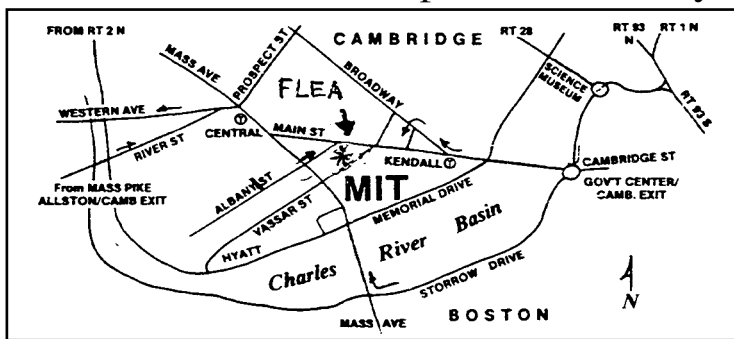

● VALUABLE FLYER — Buyer's discount $1 with this flyer or a photocopy ●
COMPUTERS—ELECTRONICS—HAM RADIO

All Summer **FLEA at MIT**

Third Sunday, April thru October

April 17, May 15, June 19, July 17, August 21, September 18, and October 16, 2011

MAY 15th

9 am to 2 pm
(Sellers Setup 7am)

Albany and Main Sts

Outdoor Lot and Garage (6'8" clearance)

Cambridge, Massachusetts

Buyers $5 • Sellers $20 1st space; $15 each additional space

• Season Pass $99 1st space; $70 each additional space

• Sellers advance $17 1st; $12/additional space if mailed by the 5th

FREE!

Off Street
Buyers Parking
for More Than
1,000 Cars

For more info:
617-253-3776
(9-5 M-F)

Talk-in 146.52 & 449.725/444.725 W1XM/R • PL 114.8 (2A)

SPONSORED BY: the Harvard Wireless Club (W1AF), the MIT Electronics Research Society, the MIT UHF Repeater Association (W1XM), and the MIT Radio Society (W1MX)

**Seller's
Discount
Advance
Registration**

(If mailed by 5th of month)

Check Our Web Site:
WWW.SWAPFEST.US

**HARVARD WIRELESS CLUB
MIT ELECTRONICS RESEARCH SOCIETY
MIT UHF REPEATER ASSOCIATION
MIT RADIO SOCIETY** | **FLEA MARKET**

Name _____ Call Sign _____

Address _____ Phone _____

City _____ State _____ Zip _____

Spaces required: ___ Season ___ Apr ___ May ___ Jun ___ Jul ___ Aug ___ Sep ___ Oct

Seller - $17 1st space $12 each additional × _____ = _____
(Includes 1 admission) Spaces Wanted $ Enclosed

— MAKE CHECKS PAYABLE TO: MIT RADIO SOCIETY —
Mail to: W1GSL, P.O. Box 397082, Cambridge, MA 02139-7082
— INCLUDE SASE FOR RECEIPT —