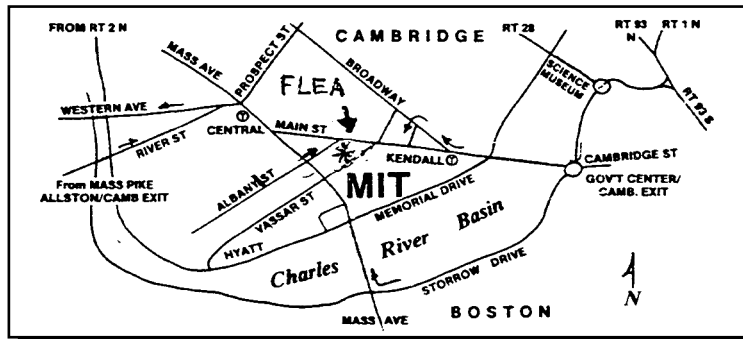

● VALUABLE FLYER — Buyer's discount $1 with this flyer or a photocopy ●
COMPUTERS—ELECTRONICS—HAM RADIO

All Summer **FLEA at MIT**

Third Sunday, April thru October

April 17, May 15, June 19, July 17, August 21, September 18, and October 16, 2011

AUGUST 21st

9 am to 2 pm
(Sellers Setup 7am)

Albany and Main Sts

Outdoor Lot and Garage (6'8" clearance)

Cambridge, Massachusetts

Buyers $5 • Sellers $20 1st space; $15 each additional space

• Season Pass $99 1st space; $70 each additional space

• Sellers advance $17 1st; $12/additional space if mailed by the 5th

FREE!

Off Street
Buyers Parking
for More Than
1,000 Cars

For more info:
617-253-3776
(9-5 M-F)

Talk-in 146.52 & 449.725/444.725 W1XM/R • PL 114.8 (2A)

SPONSORED BY: the Harvard Wireless Club (W1AF), the MIT Electronics Research Society, the MIT UHF Repeater Association (W1XM), and the MIT Radio Society (W1MX)

**Seller's
Discount
Advance
Registration**

(If mailed by 5th of month)

Check Our Web Site:
WWW.SWAPFEST.US

**HARVARD WIRELESS CLUB
MIT ELECTRONICS RESEARCH SOCIETY
MIT UHF REPEATER ASSOCIATION
MIT RADIO SOCIETY** | **FLEA MARKET**

Name _____ Call Sign _____

Address _____ Phone _____

City _____ State _____ Zip _____

Spaces required: ___ Season ___ Apr ___ May ___ Jun ___ Jul ___ Aug ___ Sep ___ Oct

Seller - $17 1st space $12 each additional × _____ = _____
(Includes 1 admission) Spaces Wanted $ Enclosed

— MAKE CHECKS PAYABLE TO: MIT RADIO SOCIETY —
Mail to: W1GSL, P.O. Box 397082, Cambridge, MA 02139-7082
— INCLUDE SASE FOR RECEIPT —