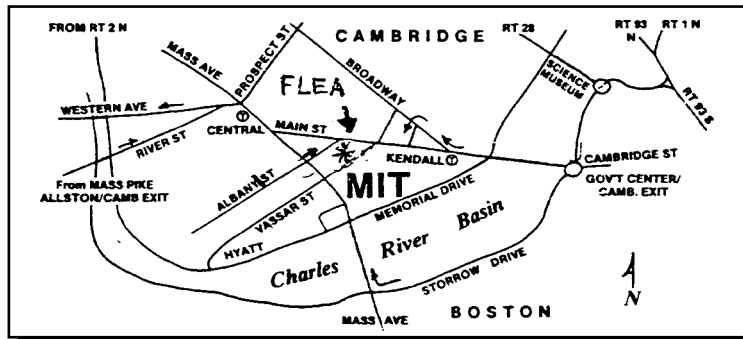

● VALUABLE FLYER — Buyer's discount $1 with this flyer or a photocopy ●
COMPUTERS—ELECTRONICS—HAM RADIO

All Summer **FLEA at MIT**

Third Sunday, April thru October

April 17, May 15, June 19, July 17, August 21, September 18, and October 16, 2011

OCTOBER 16th

9 am to 2 pm
(Sellers Setup 7am)

Albany and Main Sts

Outdoor Lot and Garage (6'8" clearance)

Cambridge, Massachusetts

Buyers $5 • Sellers $20 1st space; $15 each additional space

• Season Pass $99 1st space; $70 each additional space

• Sellers advance $17 1st; $12/additional space if mailed by the 5th

FREE!

Off Street
Buyers Parking
for More Than
1,000 Cars

For more info:
617-253-3776
(9-5 M-F)

Talk-in 146.52 & 449.725/444.725 W1XM/R • PL 114.8 (2A)

SPONSORED BY: the Harvard Wireless Club (W1AF), the MIT Electronics Research Society, the MIT UHF Repeater Association (W1XM), and the MIT Radio Society (W1MX)

**Seller's
Discount
Advance
Registration**

(If mailed by 5th of month)

Check Our Web Site:
WWW.SWAPFEST.US

**HARVARD WIRELESS CLUB
MIT ELECTRONICS RESEARCH SOCIETY
MIT UHF REPEATER ASSOCIATION
MIT RADIO SOCIETY** | **FLEA MARKET**

Name _____ Call Sign _____

Address _____ Phone _____

City _____ State _____ Zip _____

Spaces required: ___ Season ___ Apr ___ May ___ Jun ___ Jul ___ Aug ___ Sep ___ Oct

Seller - $17 1st space $12 each additional × _____ = _____
(Includes 1 admission) Spaces Wanted $ Enclosed

— MAKE CHECKS PAYABLE TO: MIT RADIO SOCIETY —
Mail to: W1GSL, P.O. Box 397082, Cambridge, MA 02139-7082
— INCLUDE SASE FOR RECEIPT —