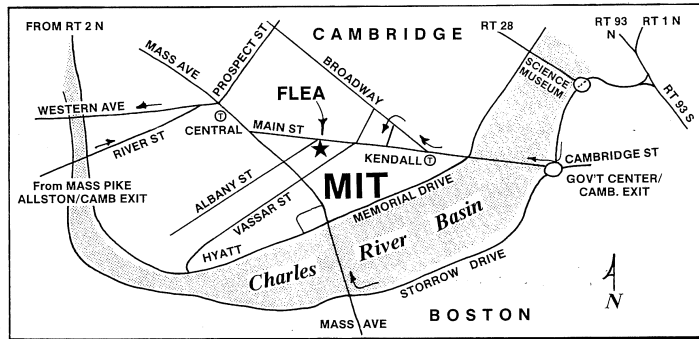

● VALUABLE FLYER — Buyer's discount $1 with this flyer or a photocopy ●
COMPUTERS—ELECTRONICS—HAM RADIO

All Summer **FLEA at MIT**

Third Sunday, April thru October

April 20, May 18, June 15, July 20, August 17, September 21, October 19, 2025

May 18th

Rain or Shine!

Garage clearance is 6'8"

IN OUR TRADITIONAL GARAGE

We may have to occasionally share the bottom levels with the athletics folks.

Limited space for oversize—call!

Albany and Main Sts

Cambridge, Massachusetts

9 am to 2 pm
(Sellers Setup 7am)

Buyers $6

- Sellers $20 1st space; $15 each additional space
- Season Pass $99 1st space; $70 each additional space
- Sellers advance $17 1st; $12/addt'l (sent by the 5th)

No parking meter fees on Sunday! Ample parking for buyers near the event.

See our web site for updates and changes, parking information, and map:
<http://swapfest.us>

For more info:
Email swapfest@mit.edu

Talk-in 449.725/444.725 W1XM/R • PL 114.8 (2A)

SPONSORED BY: the MIT Electronic Research Society (MITERS), the MIT UHF Repeater Association (W1XM), and the MIT Radio Society (W1MX)

Seller's Advance Registration Now Available Online!

(Mail or pay online by 5th of month)

**HARVARD WIRELESS CLUB
MIT ELECTRONICS RESEARCH SOCIETY
MIT UHF REPEATER ASSOCIATION
MIT RADIO SOCIETY** | **FLEA MARKET**

Name _____ Email _____ Callsign _____

Address _____ Phone _____

City _____ State _____ Zip _____

Spaces required: ___ Season ___ Apr ___ May ___ Jun ___ Jul ___ Aug ___ Sep ___ Oct

Seller - $17 1st space $12 each additional × _____ = _____
(Includes 1 admission per space)   Spaces Wanted $ Enclosed

— MAKE CHECKS PAYABLE TO: MIT RADIO SOCIETY —
Mail to: MIT Radio Society, PO BOX 51421, Boston, MA 02205-1421
—INCLUDE *SASE* FOR RECEIPT—

Register on Our Web Site:
WWW.SWAPFEST.US
(Online processing fees apply)