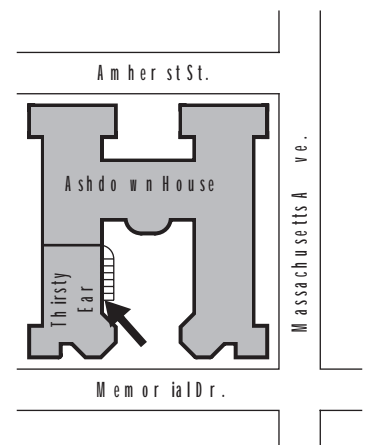

Thirsty Ear Pub Karaoke Night

Thursdays, 8p

Must be over 21. Proper ID required.

The Thirsty Ear Pub is available for private parties.

Ask for details at the bar, or email ear-info@mit.edu.

Visit <http://thirsty-ear.mit.edu> for more info.

Located in Ashdown House basement.
Enter through the courtyard.