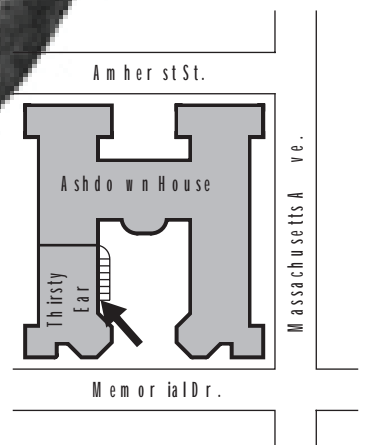

Thirsty Ear Pub Football!

Mondays, 8p

Must be over 21. Proper ID required.

The Thirsty Ear Pub is available for private parties.

Ask for details at the bar, or email ear-info@mit.edu.

Visit <http://thirsty-ear.mit.edu> for more info.

Located in Ashdown House basement.
Enter through the courtyard.