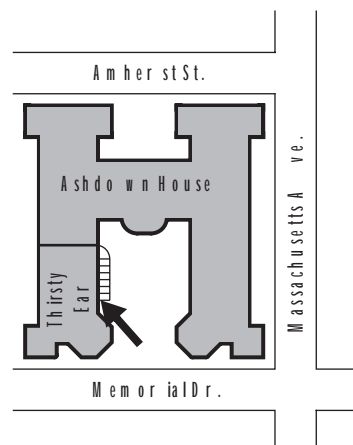

Thirsty Ear Pub Trivia Night

Mondays, 8p

Must be over 21. Proper ID required.

The Thirsty Ear Pub is available for private parties.
Ask for details at the bar, or email ear-info@mit.edu.
Visit <http://thirsty-ear.mit.edu> for more info.

Located in Ashdown House basement.
Enter through the courtyard.