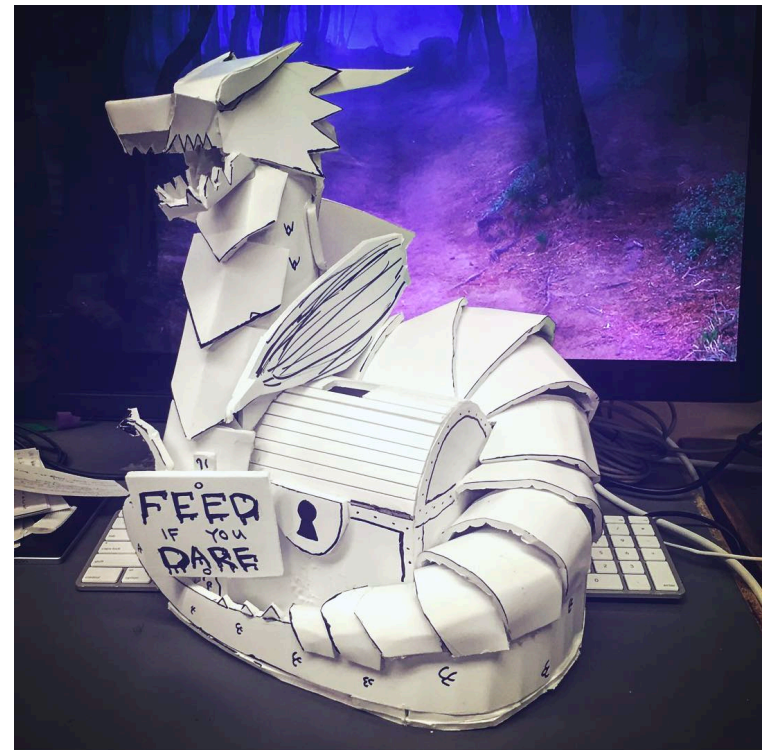

blade box challenge

build your own foam core blade box in 1.5 hrs

- 1) design in your notebook
- 2) signup for a workshop time
- 3) make your design in 1.5 hrs
- 4) practice and have fun

blade box challenge

build your own foam core blade box in 1.5 hrs

5) take a photo

6) upload to your portfolio

7) get photography feedback!