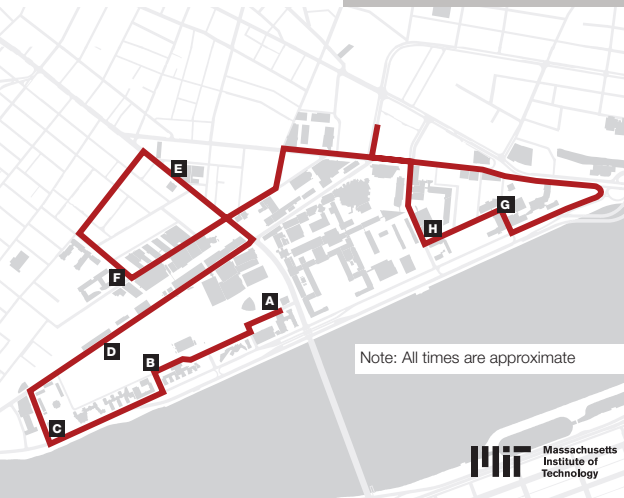

Costco/Target Schedule

All times are approximate.

For realtime info, please use mobile web services.

nextbus.com

m.mit.edu

Sundays
11:00am–3:05pm

| | Campus pick-up times | | | Campus drop-off only |
|--|----------------------|-------|--------|----------------------|
| A Maseeh Hall (W1) | 11:00 | 12:15 | 1:30 | 2:45 |
| B Burton Connor (W51) | | | | |
| C Tang/Westgate (W84/W85) | | | | |
| D Simmons Hall (W79) | | | | |
| E Random Hall/MIT Museum (N) | | | | |
| F Ashdown/Sidney Pacific Warehouse/Edgerton (NW) | | | | |
| G Eastgate (E55) | | | | |
| H East Campus/Media Lab (E14) | | | | 3:05 |
| I Costco (Everett) | 11:45 | 1:00 | 2:15** | |
| J Target (Everett) | 11:50 | 1:05 | 2:20** | |

**Final pick-up times

Shaded times indicate drop-off only:

No pick-up during these times

Note: All times are approximate

Massachusetts
Institute of
Technology