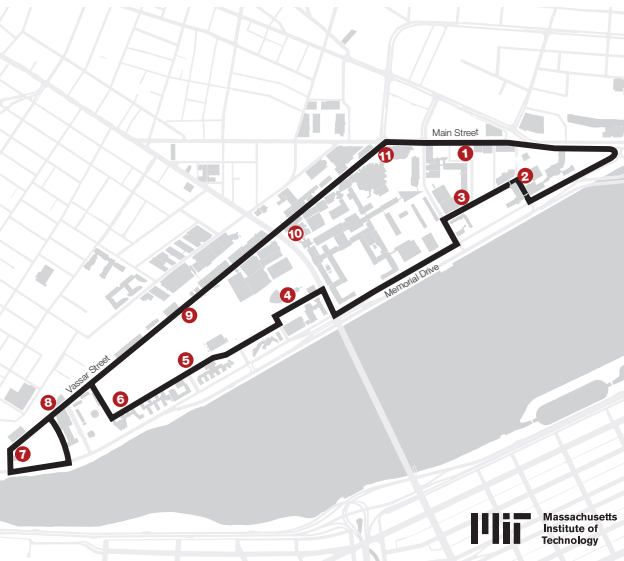

Tech Shuttle Morning Schedule

All times are approximate.

For realtime info, please use mobile web services.

nextbus.com

m.mit.edu

RUNS 2019-2020

Massachusetts
Institute of
Technology