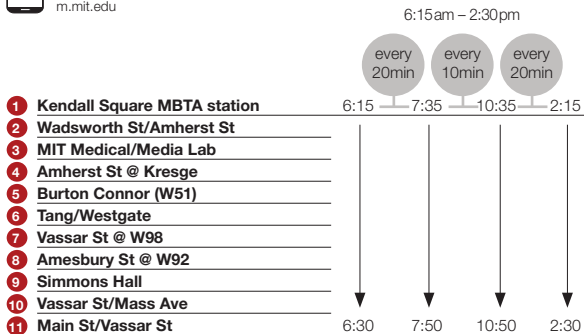

Tech Shuttle Morning Schedule

All times are approximate.

For realtime info, please use mobile web services.

nextbus.com

m.mit.edu

RUNS 2019-2020

Massachusetts
Institute of
Technology