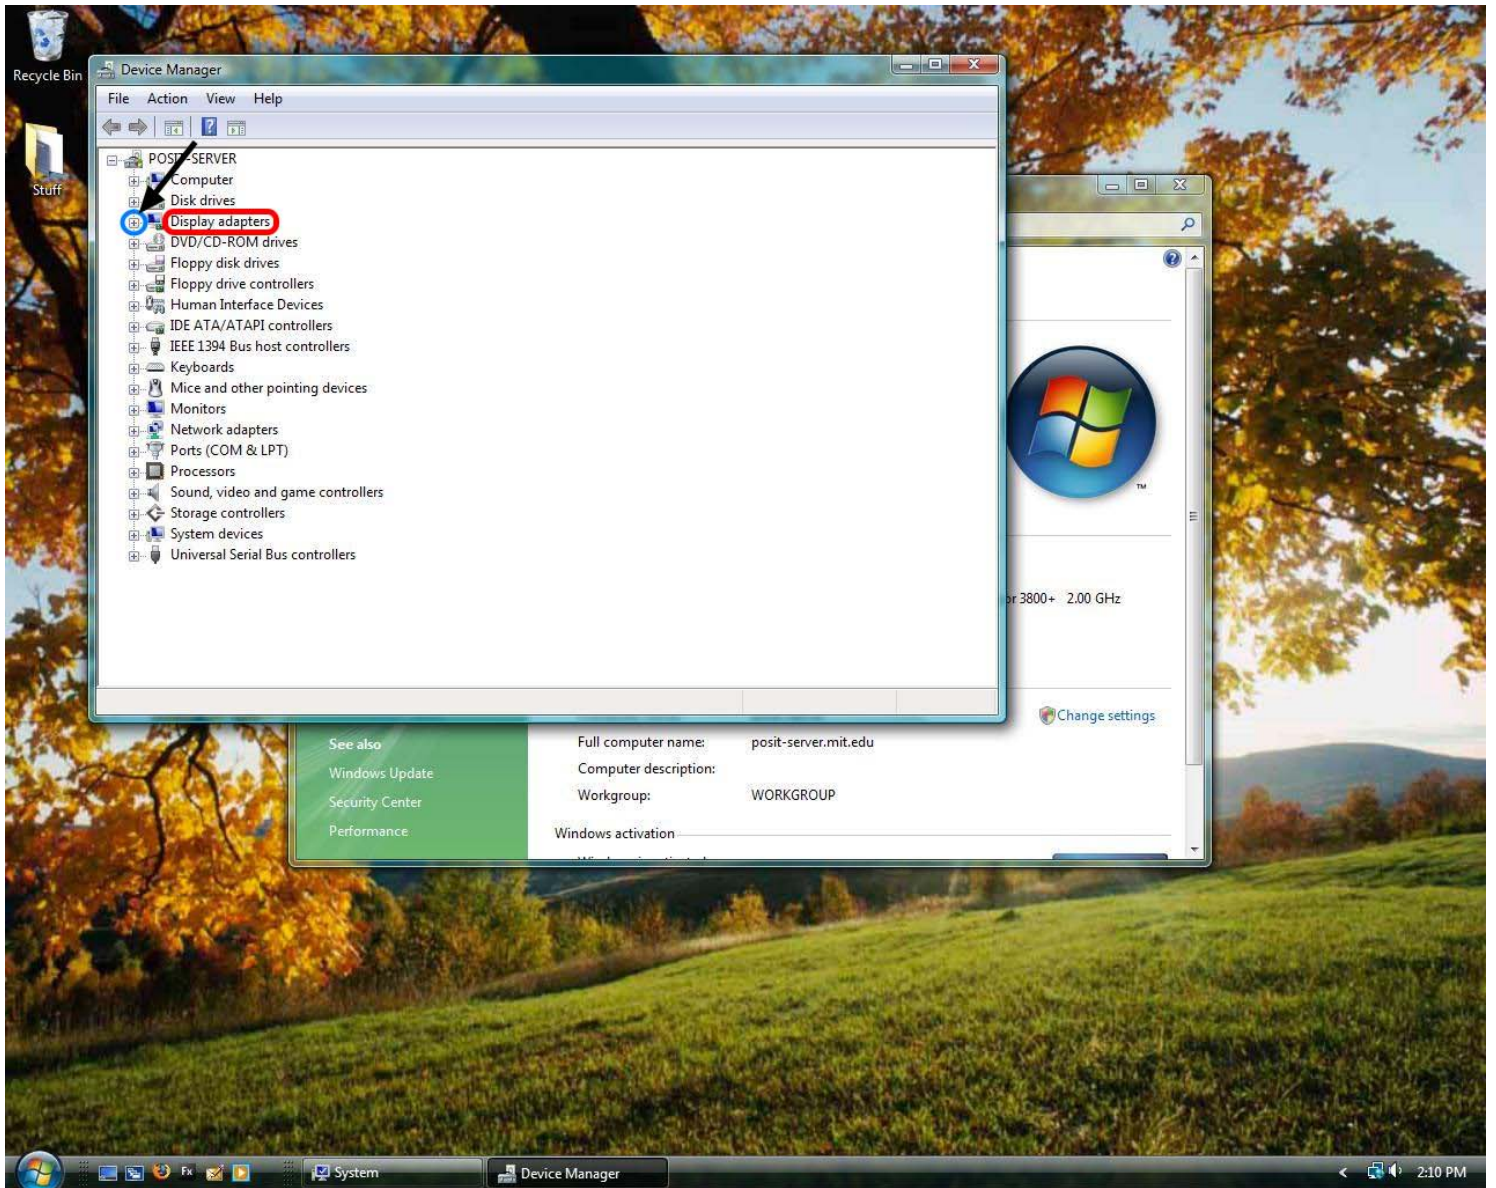

Click on the + symbol next to Display adapters to expand it.