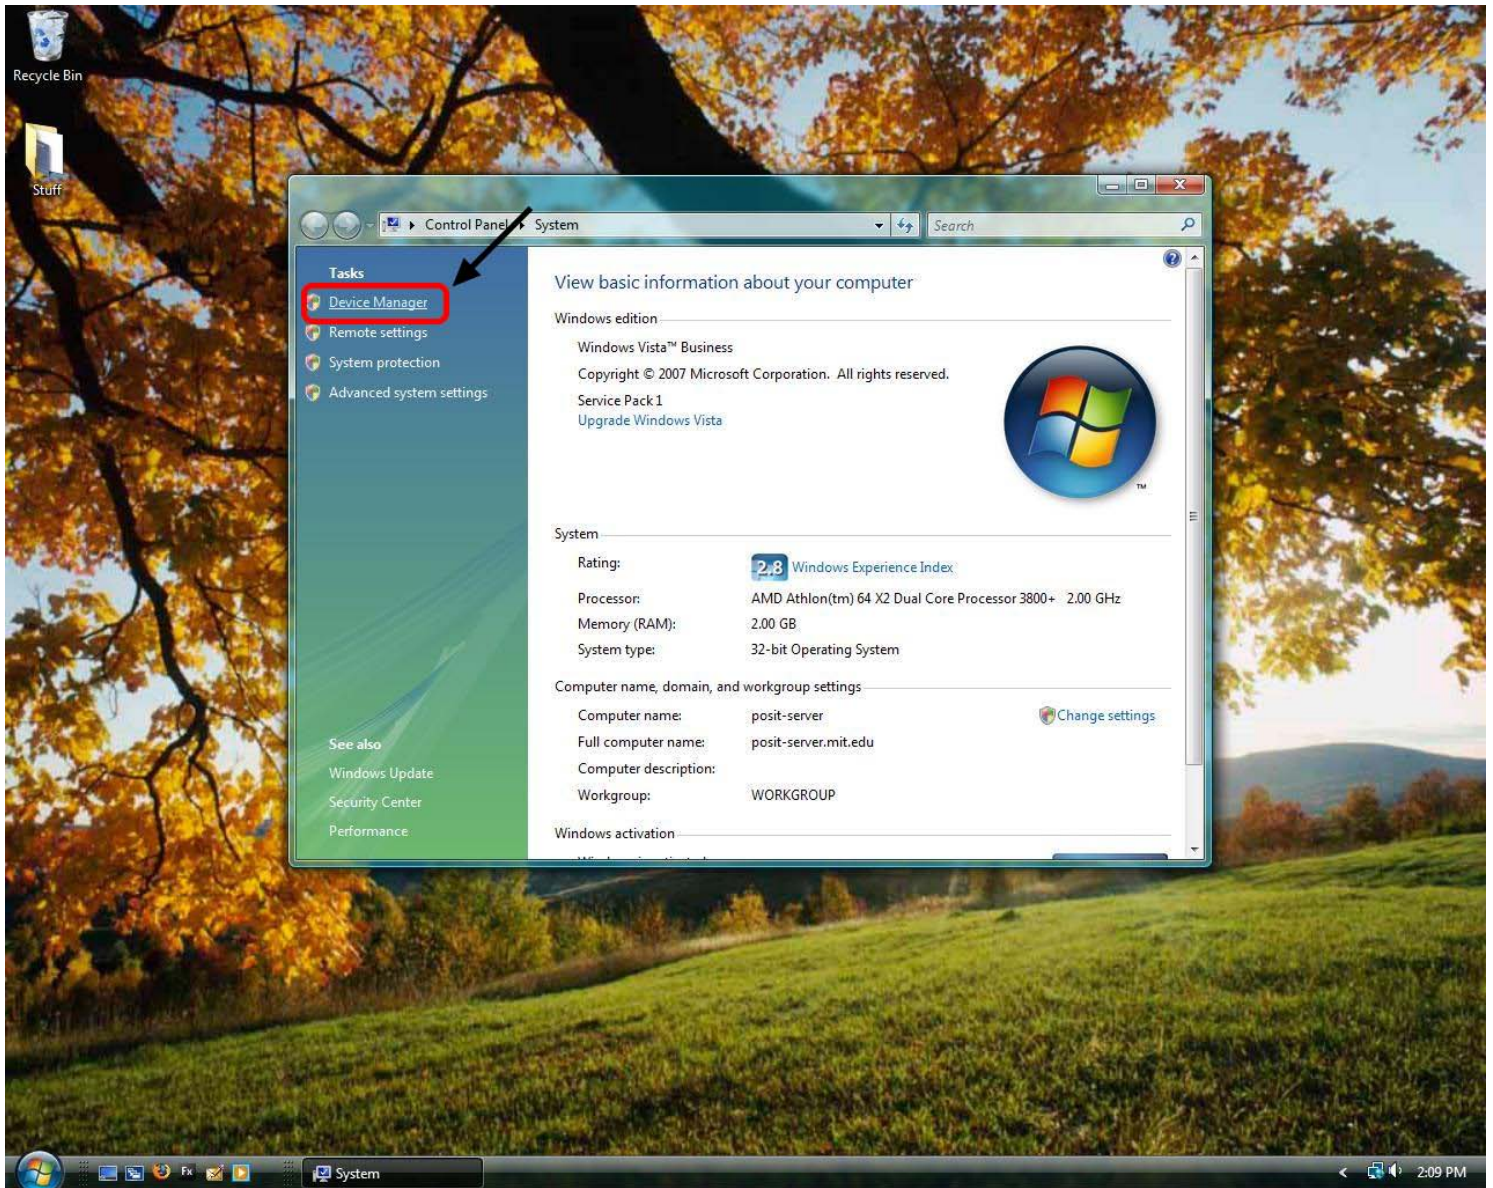

## How to identify the name of your graphics card in Windows Vista

Click on the Start Menu icon in the lower left-hand corner.

Right click on Computer and select Properties from the context menu.

Click on the Device Manager link in the left panel.