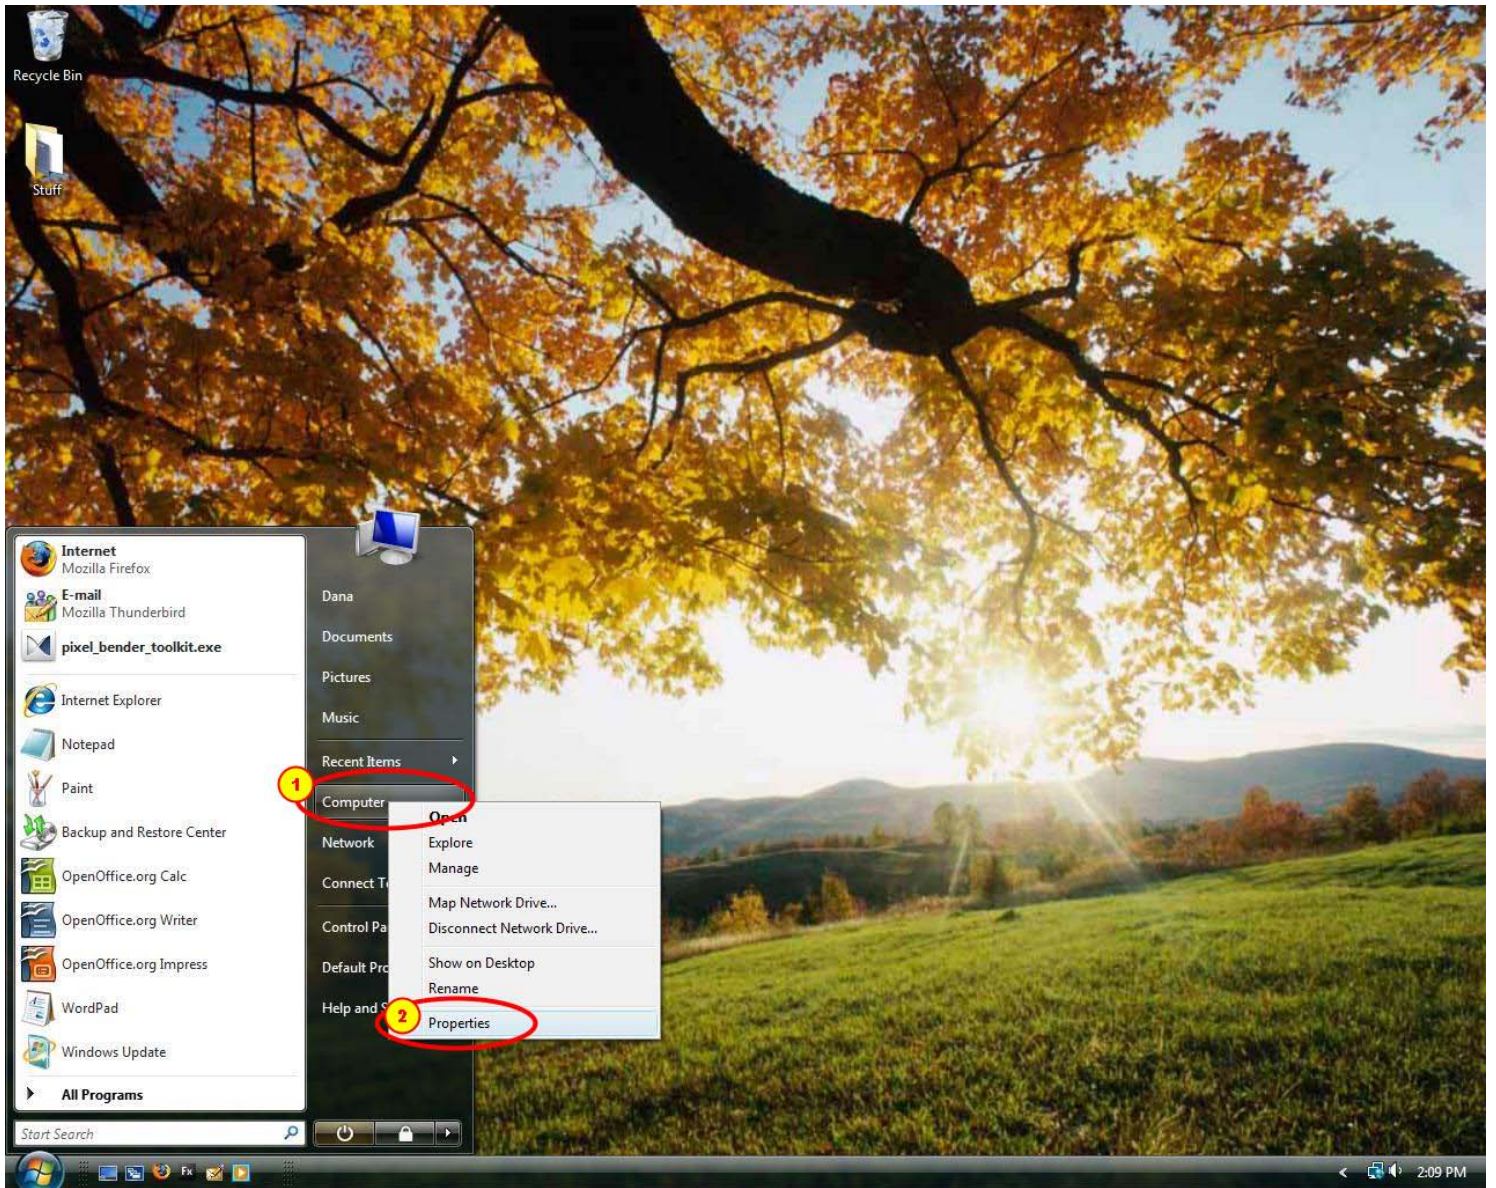

## How to identify the name of your graphics card in Windows Vista

Click on the Start Menu icon in the lower left-hand corner.

Right click on Computer and select Properties from the context menu.

Click on the Device Manager link in the left panel.